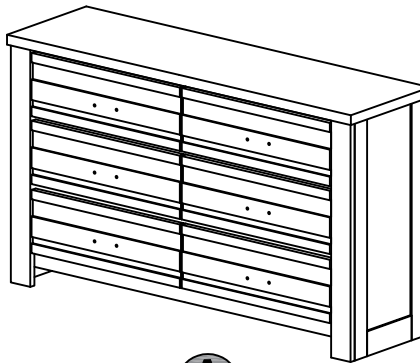

PARTS LIST / LISTE DES PIÈCES / LISTA DE PIEZA

ITEM / NO D'ARTICLE / ARTICULO NO.: 1498DB-5

DESCRIPTION / DESCRIPCION : DRAWER DRESSER / COMMODE À TIROIRS / TOCADOR CON CAJONES

WARNING

Children have died from furniture tipover. To reduce the risk of furniture tipover .

- ALWAYS install tipover restraint provided
- NEVER put a TV on this product .
- NEVER allow children to stand, climb or hang on drawers, doors, or shelves .
- NEVER open more than one drawer at a time.
- Place heaviest items in the lowest drawers.

*This is a permanent label.
Do not remove!*

A

- x1 Dresser
- x1 Commode
- x1 Tocador

B

- x1 Restraint anti-tipping system *
- x1 Restraint système anti basculement
- x1 Control para evitar vuelcos