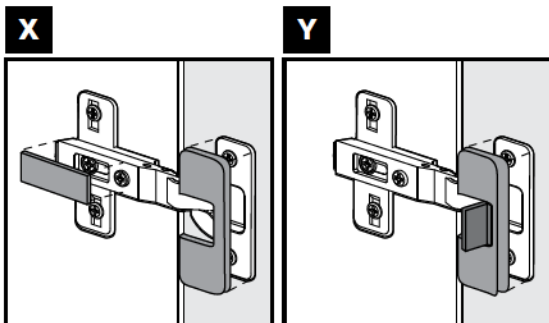

FITTING CHECK LIST

- | | | | |
|--|---------------|--|--------------------|
| S  | Wooden dowels | V  | Screw for feet |
| T  | Pins | R  | Shelf support |
| E  | Cams | P  | Back panel stopper |
| C  | Cap for cams | H  | Screw for handle |

1

2

3

4

5

6

7

8