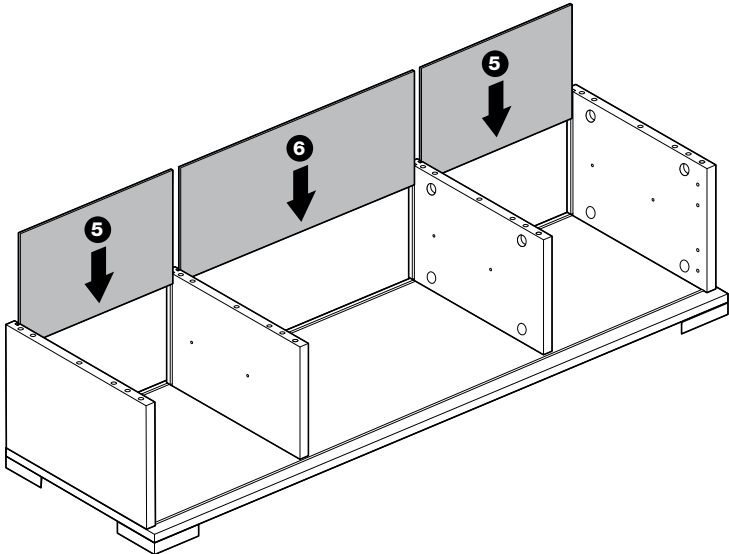

ASSEMBLING INSTRUCTIONS

4/D TV UNIT
MOD. SARAH

4/D TV UNIT

IMPORTANT
ASSEMBLING THIS
UNIT NEEDS
MINIMUM 2 PEOPLE

OK
IMPORTANT USE
ONLY THE
SCREWDRIVER

NO
DON'T USE THE DRILL

LEGEND

- 1 Bottom
- 2 Feet
- 3 Lateral side
- 4 Central side
- 5 Lateral back panel
- 6 Central back panel
- 7 Top
- 8 Lateral glass shelf
- 9 Central glass shelf
- 10 Lateral Door
- 11 Central Door
- 12 Handle

FITTING CHECK LIST

- | | | | |
|--|---------------|--|--------------------|
| S  | Wooden dowels | V  | Screw for feet |
| T  | Pins | R  | Shelf support |
| E  | Cams | P  | Back panel stopper |
| C  | Cap for cams | H  | Screw for handle |

1

2

3

4

5

6

7

8