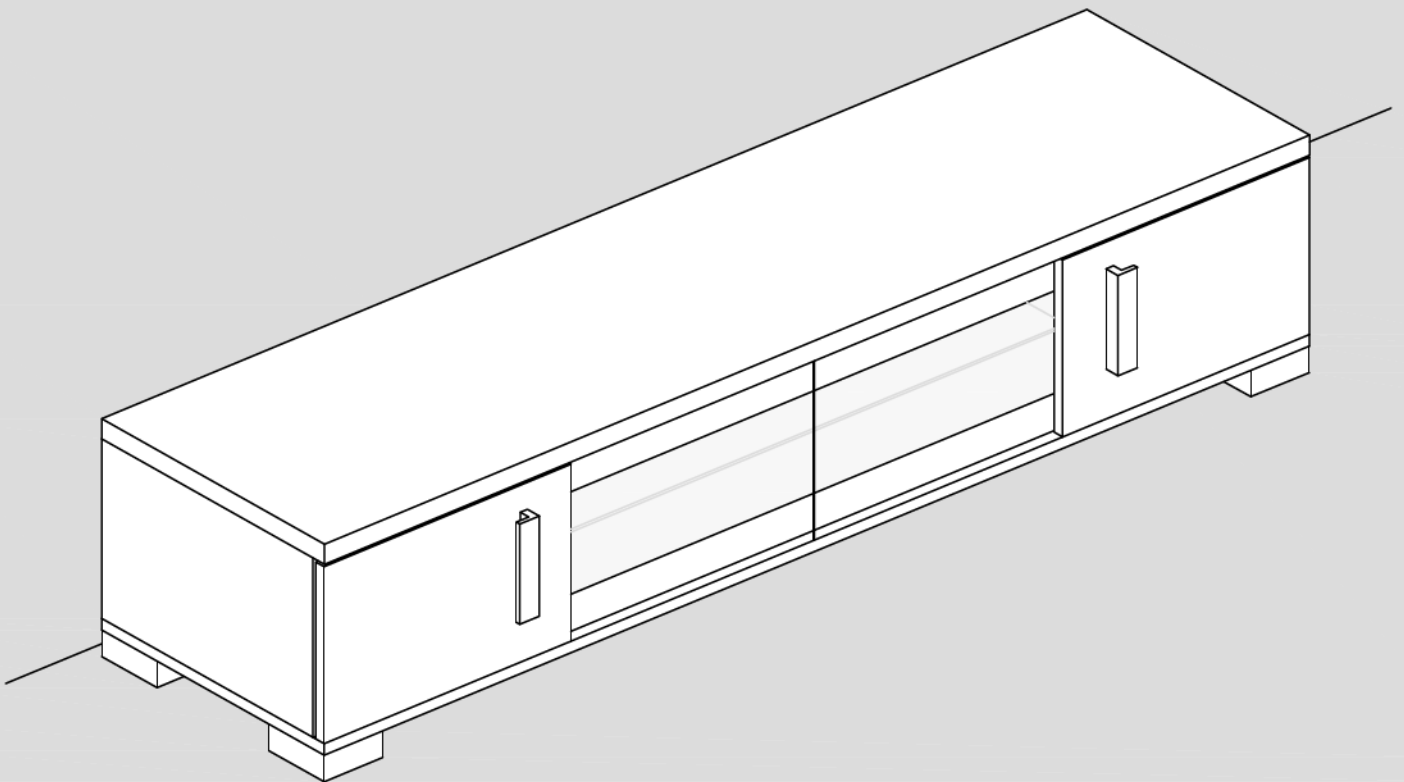

ASSEMBLING INSTRUCTIONS

4/D TV UNIT
MOD. SARAH

4/D TV UNIT

IMPORTANT
ASSEMBLING THIS
UNIT NEEDS
MINIMUM 2 PEOPLE

OK
IMPORTANT USE
ONLY THE
SCREWDRIVER

NO
DON'T USE THE DRILL

LEGEND

- 1 Bottom
- 2 Feet
- 3 Lateral side
- 4 Central side
- 5 Lateral back panel
- 6 Central back panel
- 7 Top
- 8 Lateral glass shelf
- 9 Central glass shelf
- 10 Lateral Door
- 11 Central Door
- 12 Handle