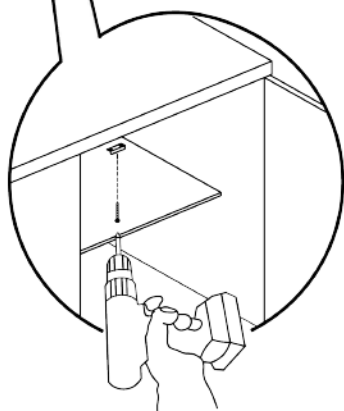

REMOVE THE METAL PLATES