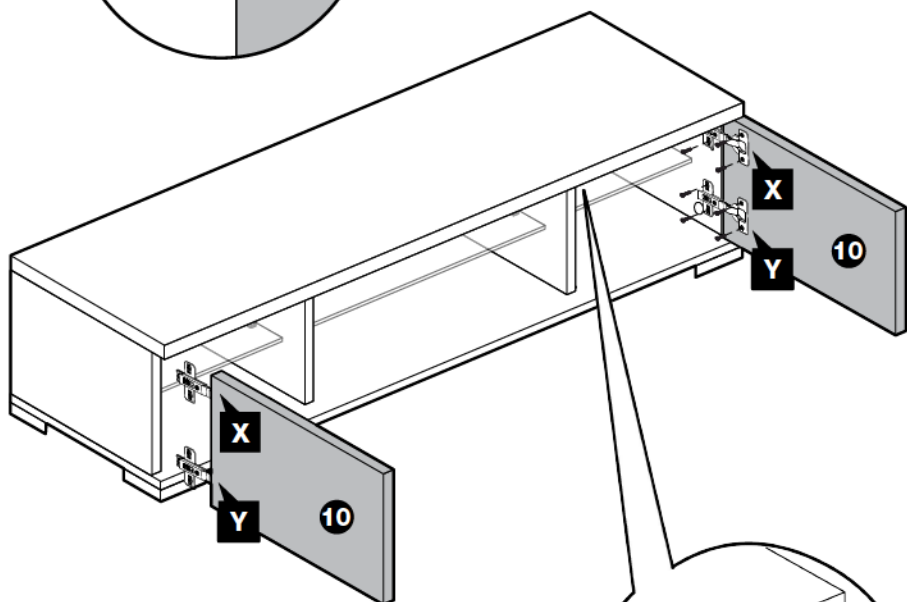

FITTING CHECK LIST

- | | | | |
|--|---------------|--|--------------------|
| S  | Wooden dowels | V  | Screw for feet |
| T  | Pins | R  | Shelf support |
| E  | Cams | P  | Back panel stopper |
| C  | Cap for cams | H  | Screw for handle |

1

2

3

4

5

6

7

8