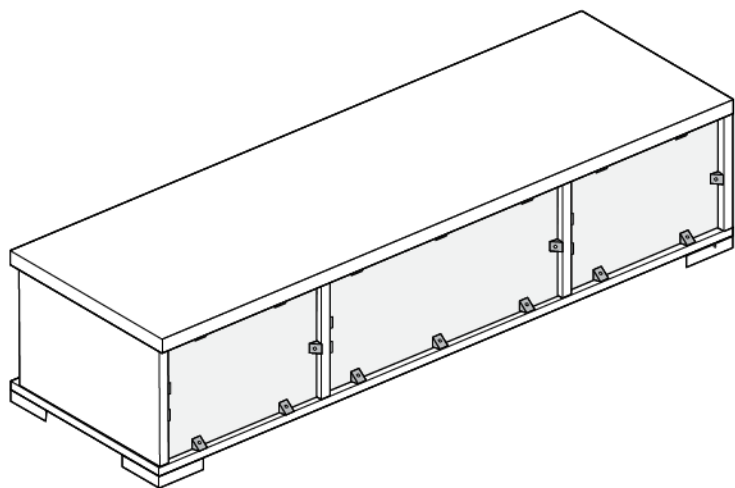

FITTING CHECK LIST

- | | | | |
|--|---------------|--|--------------------|
| S  | Wooden dowels | V  | Screw for feet |
| T  | Pins | R  | Shelf support |
| E  | Cams | P  | Back panel stopper |
| C  | Cap for cams | H  | Screw for handle |

1

2

3

4

5

6

7

8