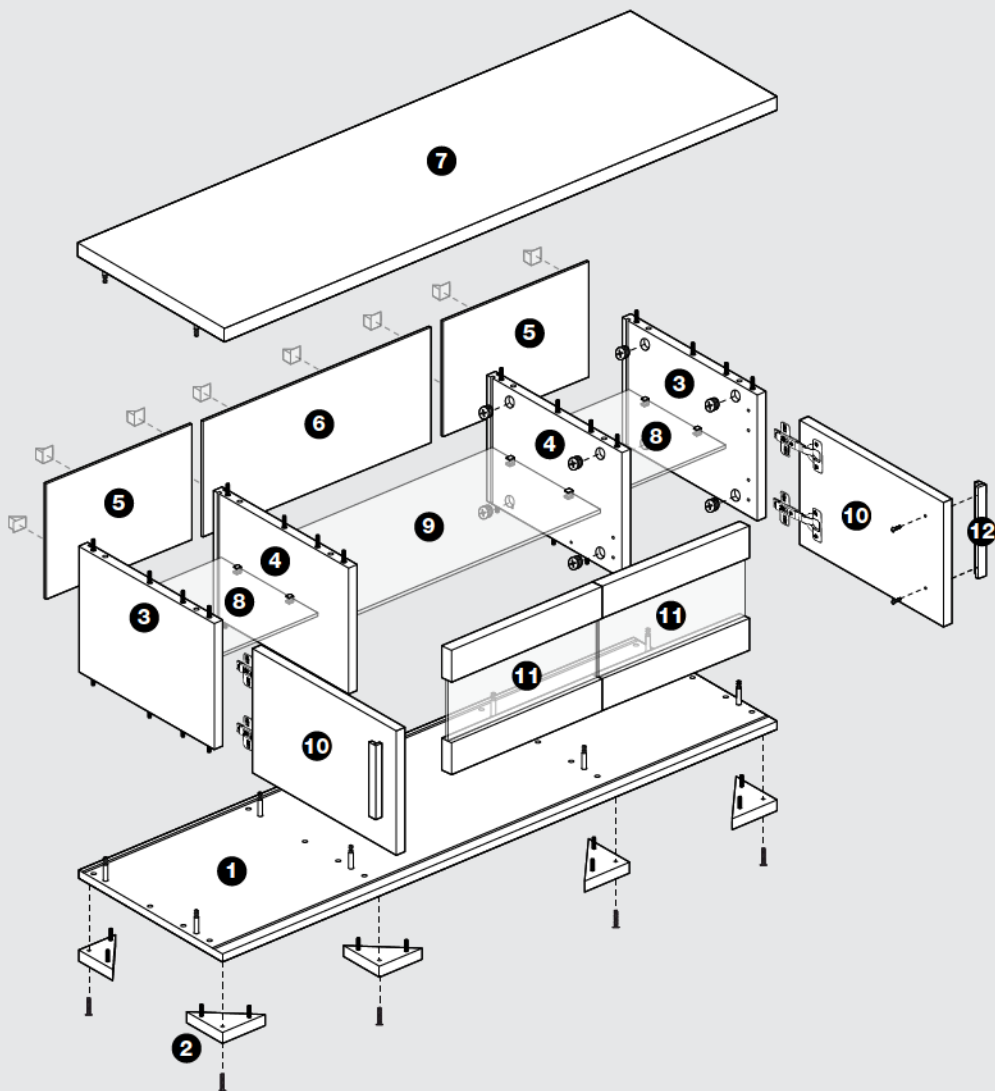

ASSEMBLING INSTRUCTIONS

4/D TV UNIT
MOD. SARAH

4/D TV UNIT

IMPORTANT
ASSEMBLING THIS
UNIT NEEDS
MINIMUM 2 PEOPLE

OK
IMPORTANT USE
ONLY THE
SCREWDRIVER

NO
DON'T USE THE DRILL

LEGEND

- 1 Bottom
- 2 Feet
- 3 Lateral side
- 4 Central side
- 5 Lateral back panel
- 6 Central back panel
- 7 Top
- 8 Lateral glass shelf
- 9 Central glass shelf
- 10 Lateral Door
- 11 Central Door
- 12 Handle

FITTING CHECK LIST

- | | | | |
|--|---------------|--|--------------------|
| S  | Wooden dowels | V  | Screw for feet |
| T  | Pins | R  | Shelf support |
| E  | Cams | P  | Back panel stopper |
| C  | Cap for cams | H  | Screw for handle |