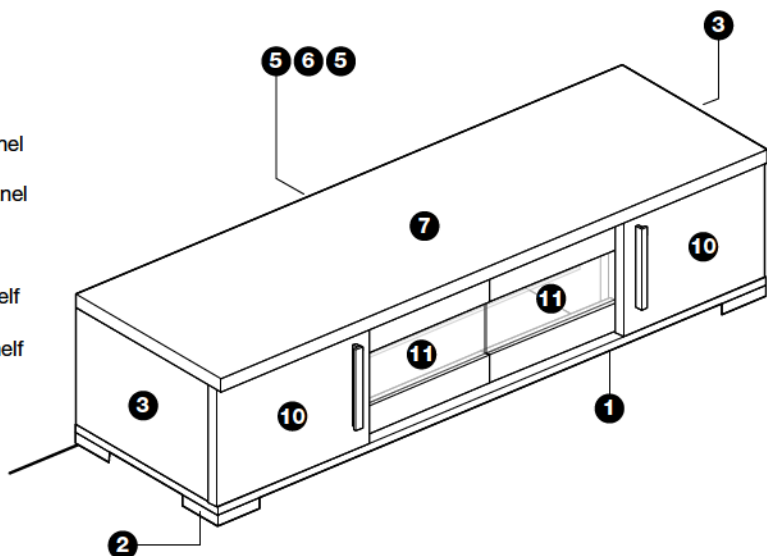

ASSEMBLING INSTRUCTIONS

4/D TV UNIT
MOD. SARAH

4/D TV UNIT

IMPORTANT
ASSEMBLING THIS
UNIT NEEDS
MINIMUM 2 PEOPLE

OK
IMPORTANT USE
ONLY THE
SCREWDRIVER

NO
DON'T USE THE DRILL

LEGEND

- 1 Bottom
- 2 Feet
- 3 Lateral side
- 4 Central side
- 5 Lateral back panel
- 6 Central back panel
- 7 Top
- 8 Lateral glass shelf
- 9 Central glass shelf
- 10 Lateral Door
- 11 Central Door
- 12 Handle

FITTING CHECK LIST

- | | | | |
|--|---------------|--|--------------------|
| S  | Wooden dowels | V  | Screw for feet |
| T  | Pins | R  | Shelf support |
| E  | Cams | P  | Back panel stopper |
| C  | Cap for cams | H  | Screw for handle |