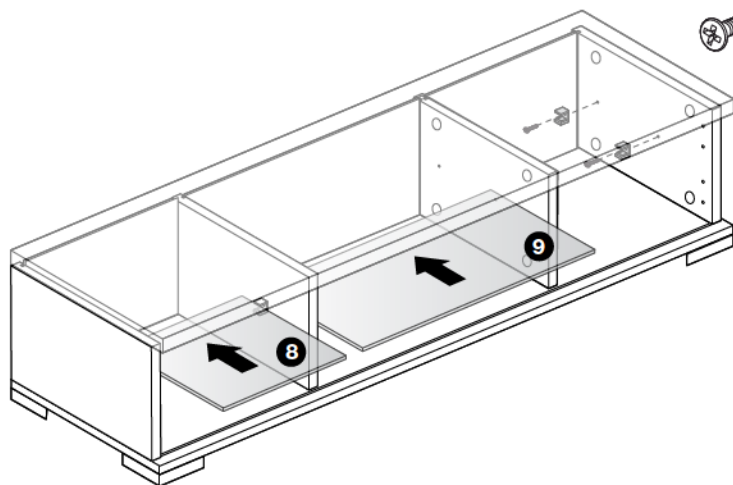

ASSEMBLING INSTRUCTIONS

4/D TV UNIT
MOD. SARAH

4/D TV UNIT

IMPORTANT
ASSEMBLING THIS
UNIT NEEDS
MINIMUM 2 PEOPLE

OK
IMPORTANT USE
ONLY THE
SCREWDRIVER

NO
DON'T USE THE DRILL

LEGEND

- 1 Bottom
- 2 Feet
- 3 Lateral side
- 4 Central side
- 5 Lateral back panel
- 6 Central back panel
- 7 Top
- 8 Lateral glass shelf
- 9 Central glass shelf
- 10 Lateral Door
- 11 Central Door
- 12 Handle

FITTING CHECK LIST

- | | | | |
|--|---------------|--|--------------------|
| S  | Wooden dowels | V  | Screw for feet |
| T  | Pins | R  | Shelf support |
| E  | Cams | P  | Back panel stopper |
| C  | Cap for cams | H  | Screw for handle |

1

2

3

4

5

6

7

8