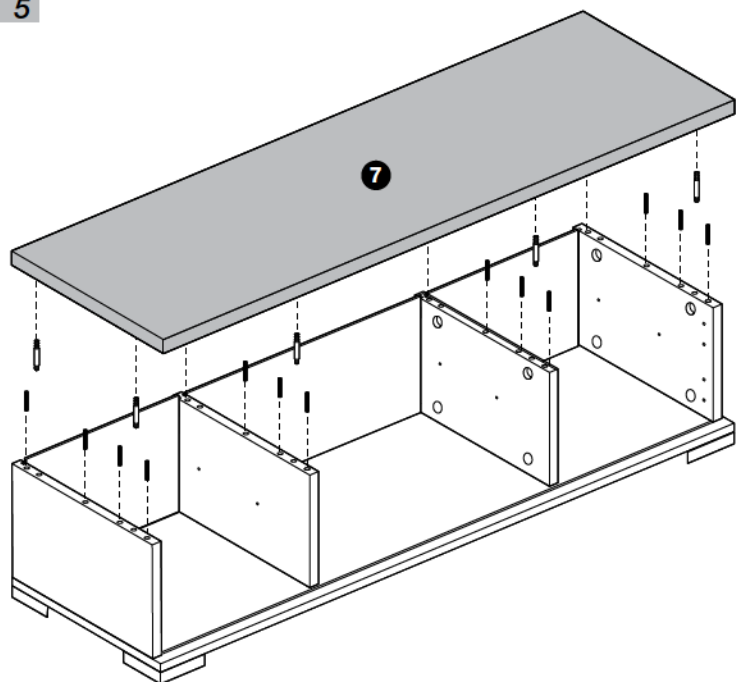

ASSEMBLING INSTRUCTIONS

4/D TV UNIT
MOD. SARAH

4/D TV UNIT

IMPORTANT
ASSEMBLING THIS
UNIT NEEDS
MINIMUM 2 PEOPLE

OK
IMPORTANT USE
ONLY THE
SCREWDRIVER

NO
DON'T USE THE DRILL

LEGEND

- 1 Bottom
- 2 Feet
- 3 Lateral side
- 4 Central side
- 5 Lateral back panel
- 6 Central back panel
- 7 Top
- 8 Lateral glass shelf
- 9 Central glass shelf
- 10 Lateral Door
- 11 Central Door
- 12 Handle

1

2

3

4

5

6

7

8