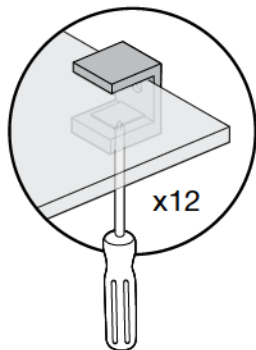

FITTING CHECK LIST

- | | | | |
|--|---------------|--|--------------------|
| S  | Wooden dowels | V  | Screw for feet |
| T  | Pins | R  | Shelf support |
| E  | Cams | P  | Back panel stopper |
| C  | Cap for cams | H  | Screw for handle |

1

2

3

4

5

6

7

8