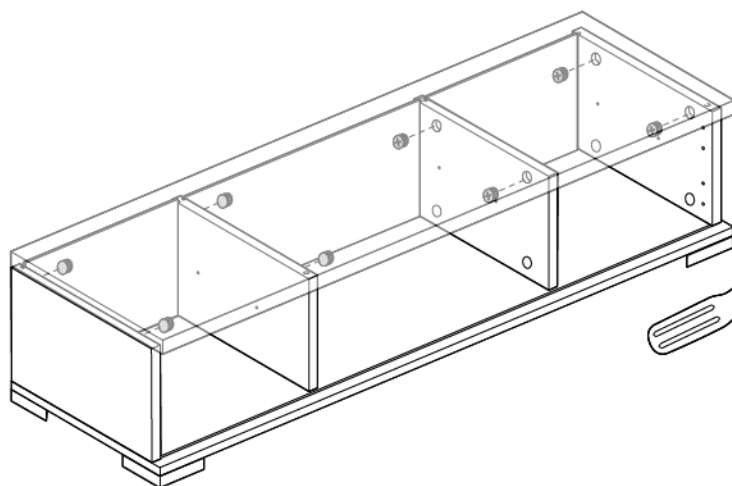

ASSEMBLING INSTRUCTIONS

4/D TV UNIT
MOD. SARAH

4/D TV UNIT

IMPORTANT
ASSEMBLING THIS
UNIT NEEDS
MINIMUM 2 PEOPLE

OK
IMPORTANT USE
ONLY THE
SCREWDRIVER

NO
DON'T USE THE DRILL

LEGEND

- 1 Bottom
- 2 Feet
- 3 Lateral side
- 4 Central side
- 5 Lateral back panel
- 6 Central back panel
- 7 Top
- 8 Lateral glass shelf
- 9 Central glass shelf
- 10 Lateral Door
- 11 Central Door
- 12 Handle

1

2

3

4

5

6

7

8