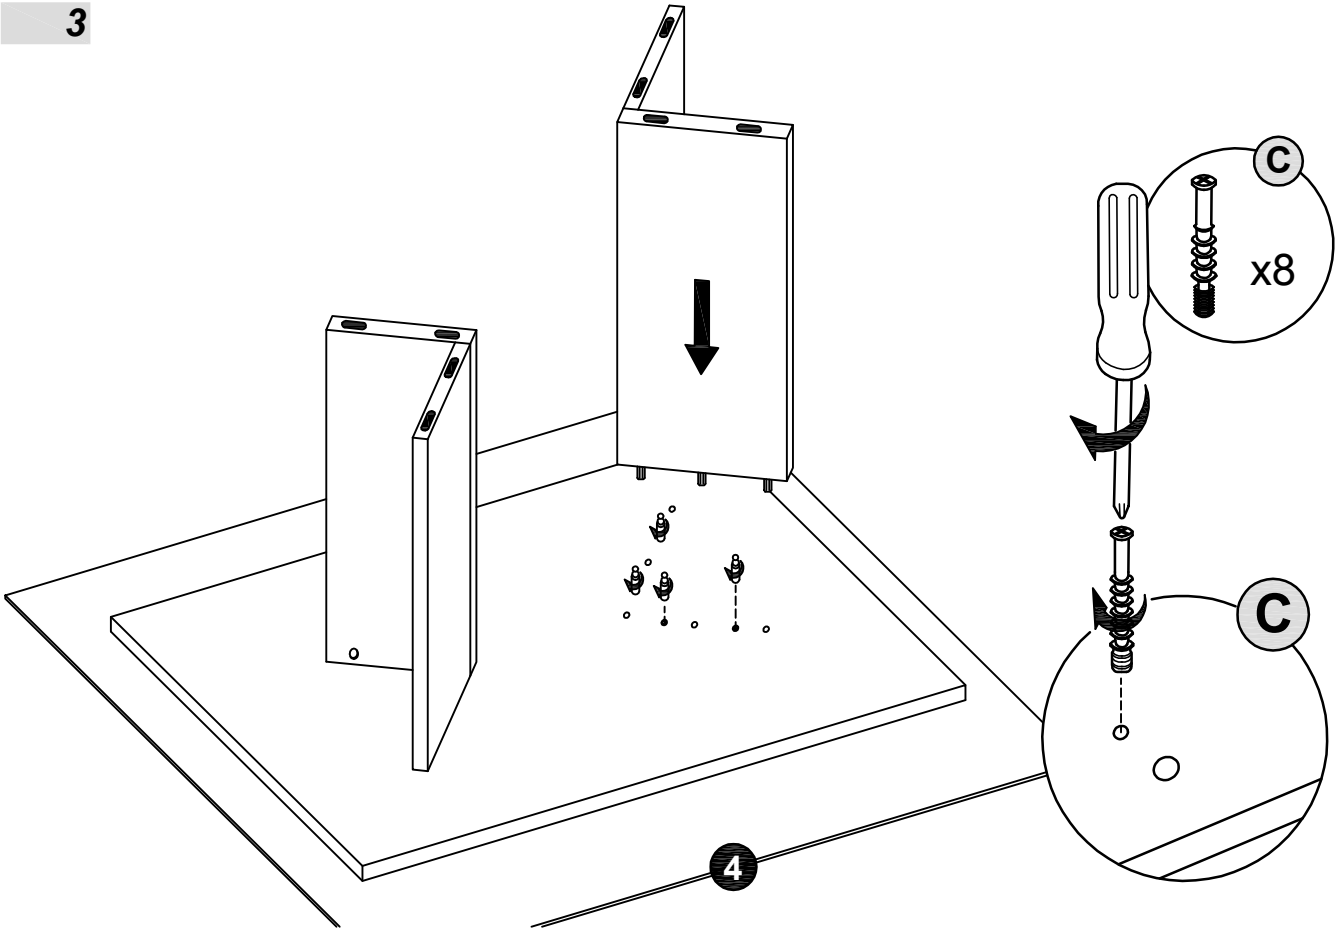

ASSEMBLING INSTRUCTIONS

COFFEE TABLE
MOD. TREVISO

LEGEND

- ① Leg A (length 30.2 cm)
- ② Leg B (length 26.3 cm)
- ③ Top
- ④ Carpet

GENERAL FITTINGS CHECK LIST

- | | | | | | |
|---|---|--------------------|---|---|---------------------------------|
| ① |  | Wooden dowels (18) | ② |  | Cams (14) |
| ③ |  | Pins for legs (6) | ④ |  | Adhesive hole covers grey (4) |
| ⑤ |  | Pins for top (8) | ⑥ |  | Adhesive hole covers white (10) |

1

**DO THE SAME OPERATION
ON BOTH LEGS**

2

**INSERT THE WOODEN
DOWELS IN THE LEGS B - 2**

3

4