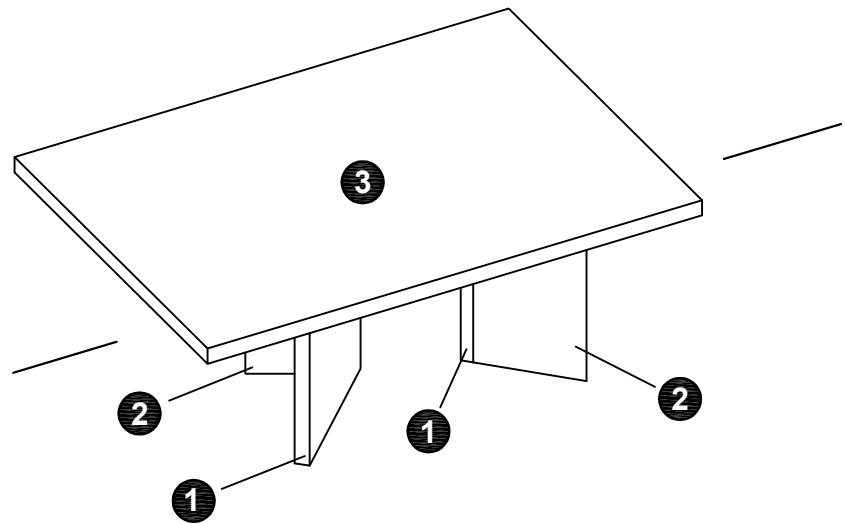

ASSEMBLING INSTRUCTIONS

COFFEE TABLE
MOD. TREVISO

LEGEND

- ① Leg A (length 30.2 cm)
- ② Leg B (length 26.3 cm)
- ③ Top
- ④ Carpet

GENERAL FITTINGS CHECK LIST

- | | | | | | |
|---|---|--------------------|---|---|---------------------------------|
| ① |  | Wooden dowels (18) | ② |  | Cams (14) |
| ③ |  | Pins for legs (6) | ④ |  | Adhesive hole covers grey (4) |
| ⑤ |  | Pins for top (8) | ⑥ |  | Adhesive hole covers white (10) |

1

**DO THE SAME OPERATION
ON BOTH LEGS**

2

**INSERT THE WOODEN
DOWELS IN THE LEGS B - 2**

3

4