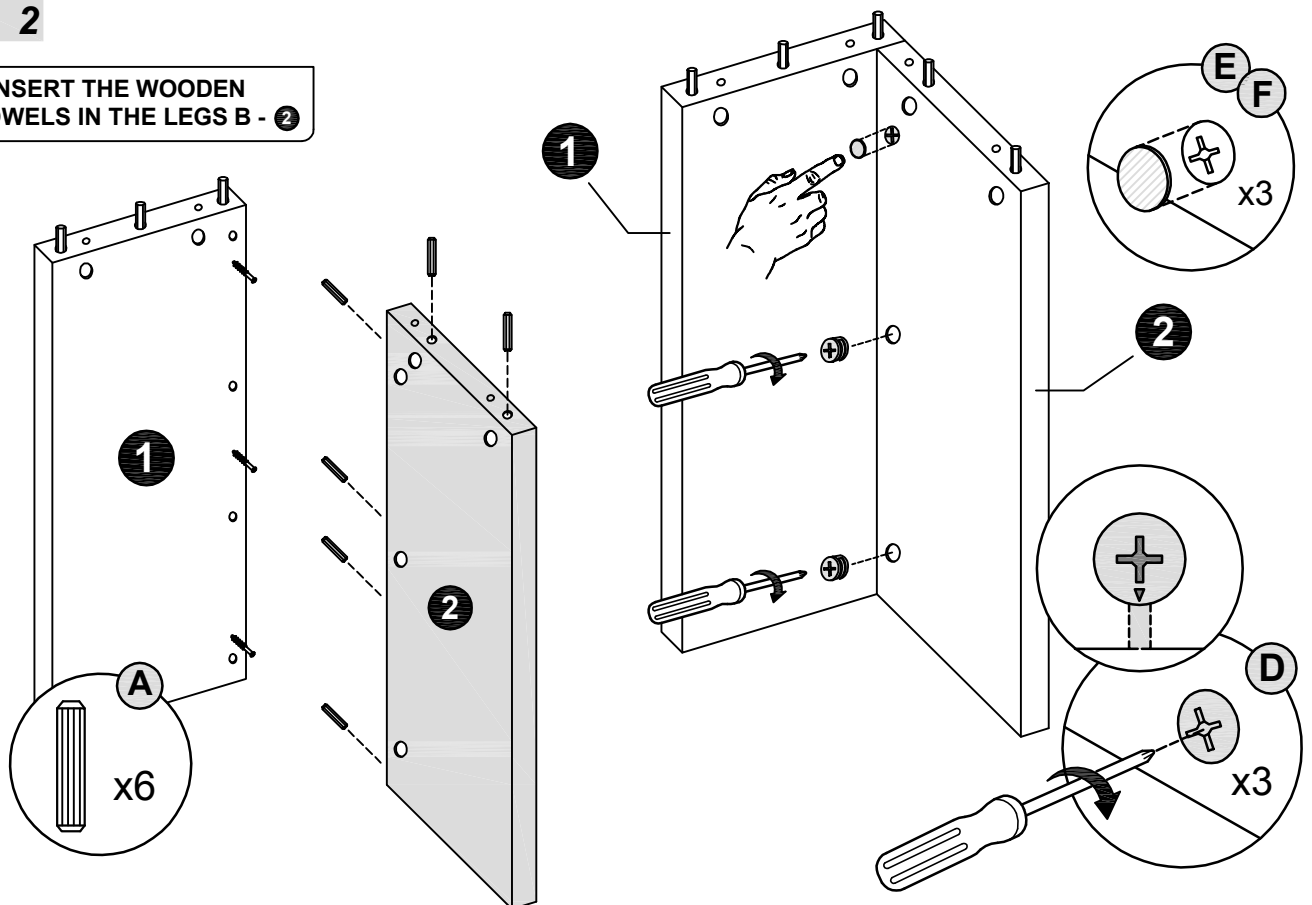

ASSEMBLING INSTRUCTIONS

COFFEE TABLE
MOD. TREVISO

LEGEND

- ① Leg A (length 30.2 cm)
- ② Leg B (length 26.3 cm)
- ③ Top
- ④ Carpet

GENERAL FITTINGS CHECK LIST

- | | | | | | |
|---|---|--------------------|---|---|---------------------------------|
| ① |  | Wooden dowels (18) | ② |  | Cams (14) |
| ③ |  | Pins for legs (6) | ④ |  | Adhesive hole covers grey (4) |
| ⑤ |  | Pins for top (8) | ⑥ |  | Adhesive hole covers white (10) |

1

**DO THE SAME OPERATION
ON BOTH LEGS**

2

**INSERT THE WOODEN
DOWELS IN THE LEGS B - 2**

3

4