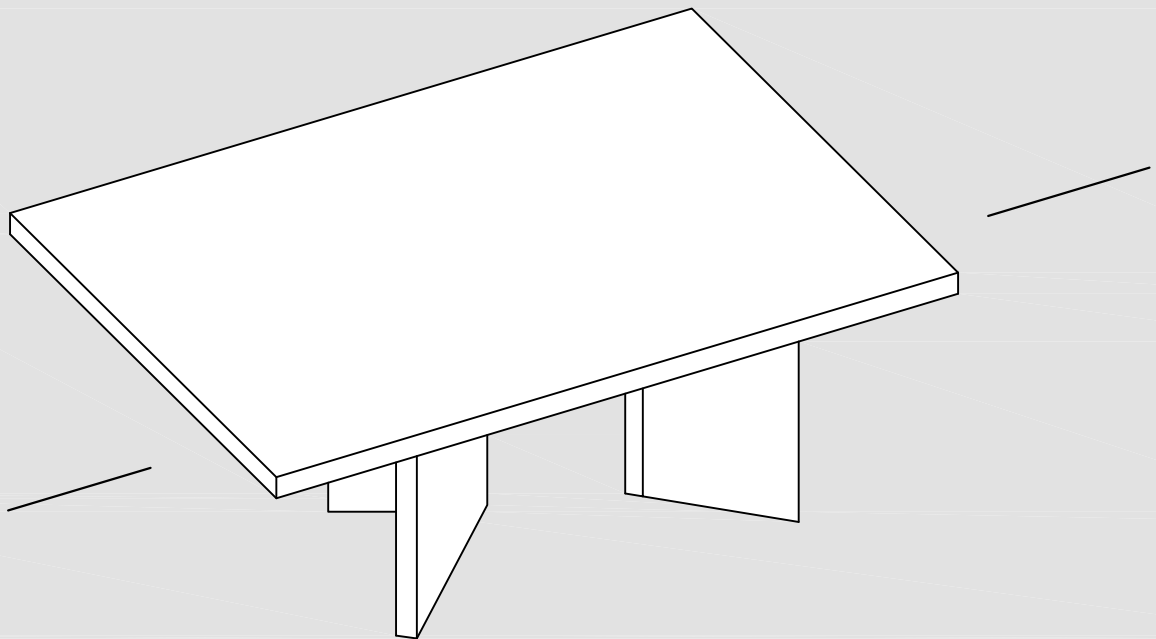

ASSEMBLING INSTRUCTIONS

COFFEE TABLE
MOD. TREVISO

LEGEND

- ① Leg A (length 30.2 cm)
- ② Leg B (length 26.3 cm)
- ③ Top
- ④ Carpet

GENERAL FITTINGS CHECK LIST

- | | | | | | |
|---|---|--------------------|---|---|---------------------------------|
| ① |  | Wooden dowels (18) | ② |  | Cams (14) |
| ③ |  | Pins for legs (6) | ④ |  | Adhesive hole covers grey (4) |
| ⑤ |  | Pins for top (8) | ⑥ |  | Adhesive hole covers white (10) |

1

**DO THE SAME OPERATION
ON BOTH LEGS**

2

**INSERT THE WOODEN
DOWELS IN THE LEGS B - 2**

3

4