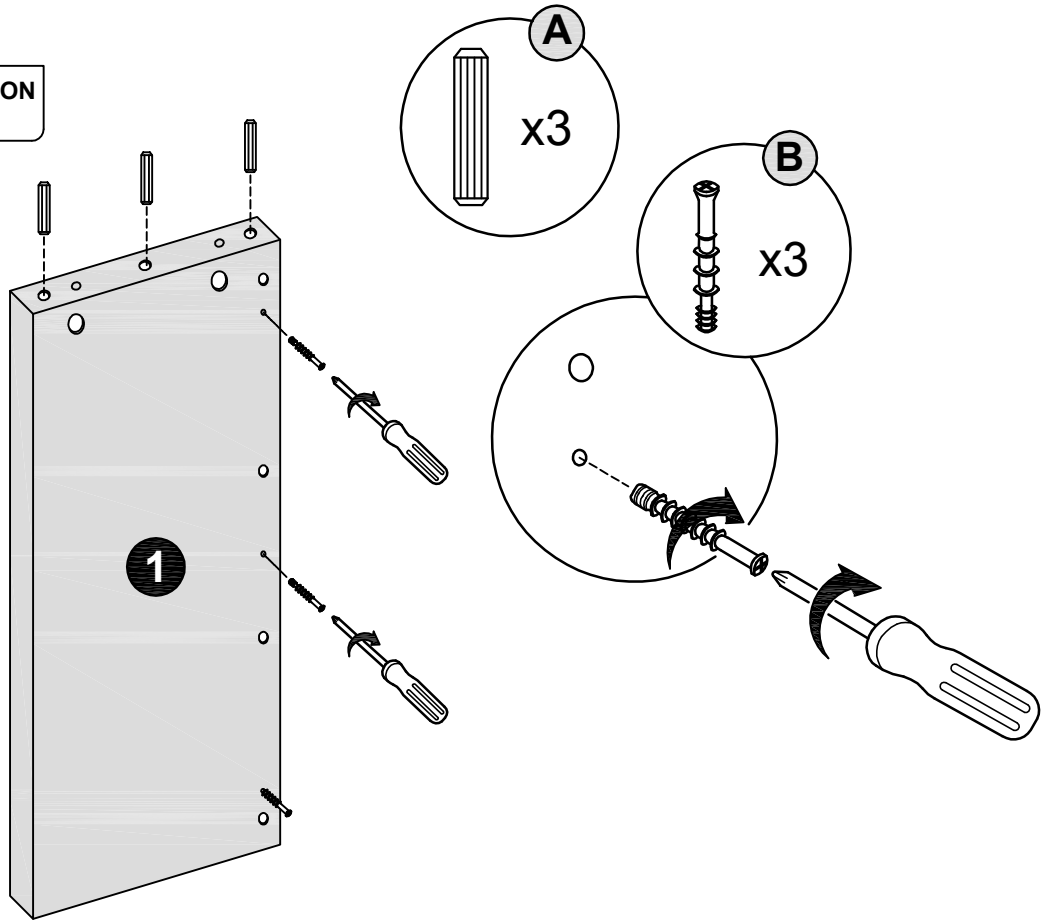

ASSEMBLING INSTRUCTIONS

COFFEE TABLE
MOD. TREVISO

LEGEND

- ① Leg A (length 30.2 cm)
- ② Leg B (length 26.3 cm)
- ③ Top
- ④ Carpet

GENERAL FITTINGS CHECK LIST

- | | | | | | |
|---|---|--------------------|---|---|---------------------------------|
| ① |  | Wooden dowels (18) | ② |  | Cams (14) |
| ③ |  | Pins for legs (6) | ④ |  | Adhesive hole covers grey (4) |
| ⑤ |  | Pins for top (8) | ⑥ |  | Adhesive hole covers white (10) |

1

**DO THE SAME OPERATION
ON BOTH LEGS**

2

**INSERT THE WOODEN
DOWELS IN THE LEGS B - 2**

3

4