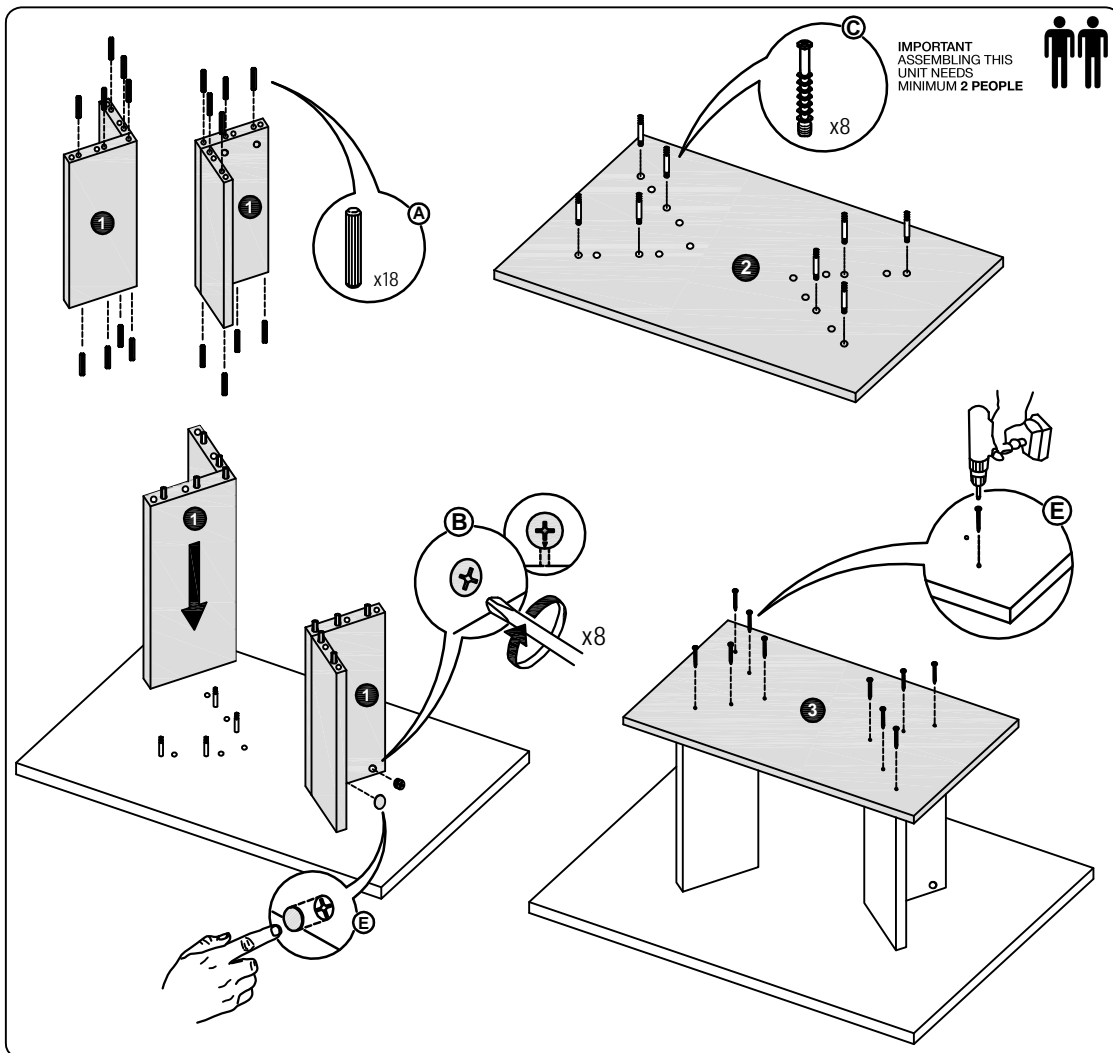

## LEGEND

- 1 Legs
- 2 Top
- 3 Basement

## FITTINGS CHECK LIST

Model	SARAH Dining
Code	SADGRCT01
Item	Table Coffee