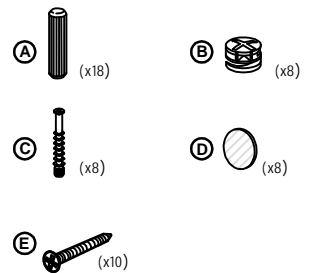

FITTINGS CHECK LIST

Model	SARAH Dining
Code	SADGRCT01
Item	Table Coffee