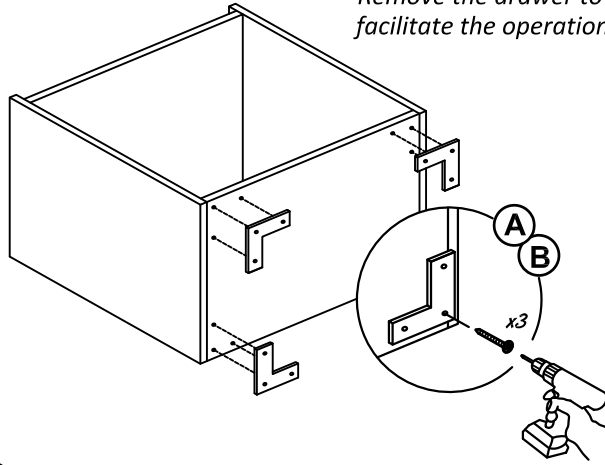

Remove the drawer to facilitate the operation

TREVISO

FITTINGS CHECK LIST

- (A)  Screws for feet
ø3,5 L25 (12)
- (B)  Feet (4)
- (C)  Handles (2)
- (D)  Screws for handles
ø3,5 L25 (4)

Model	TREVISO Bedroom
Code	ERTRBWHCD01
Item	Night Table

STATUS
Italian status symbol

100% made in Italy

Remove the drawer to facilitate the operation

TREVISO

FITTINGS CHECK LIST

- (A)  Screws for feet
ø3,5 L25 (12)
- (B)  Feet (4)
- (C)  Handles (2)
- (D)  Screws for handles
ø3,5 L25 (4)