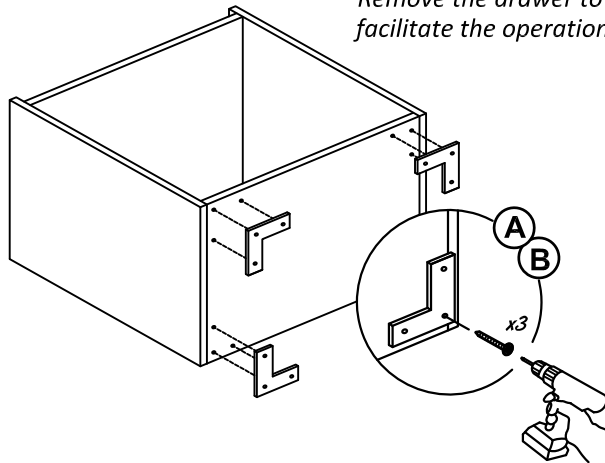

Remove the drawer to facilitate the operation

TREVISO

FITTINGS CHECK LIST

- (A)  Screws for feet
ø3,5 L25 (12)
- (B)  Feet (4)
- (C)  Handles (2)
- (D)  Screws for handles
ø3,5 L25 (4)

Model	TREVISO Bedroom
Code	ERTRBWHCD01
Item	Night Table

STATUS
Italian status symbol

100% made in Italy

Remove the drawer to facilitate the operation

TREVISO

FITTINGS CHECK LIST

- (A)  Screws for feet
ø3,5 L25 (12)
- (B)  Feet (4)
- (C)  Handles (2)
- (D)  Screws for handles
ø3,5 L25 (4)