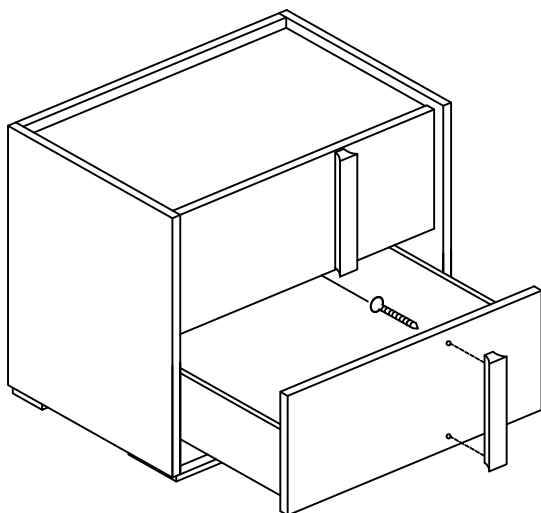

Remove the drawer to facilitate the operation

TREVISO

FITTINGS CHECK LIST

- (A)  Screws for feet
ø3,5 L25 (12)
- (B)  Feet (4)
- (C)  Handles (2)
- (D)  Screws for handles
ø3,5 L25 (4)

Model	TREVISO Bedroom
Code	ERTRBWHCD01
Item	Night Table

STATUS
Italian status symbol

100% made in Italy

Remove the drawer to facilitate the operation

TREVISO

FITTINGS CHECK LIST

- (A)  Screws for feet
ø3,5 L25 (12)
- (B)  Feet (4)
- (C)  Handles (2)
- (D)  Screws for handles
ø3,5 L25 (4)