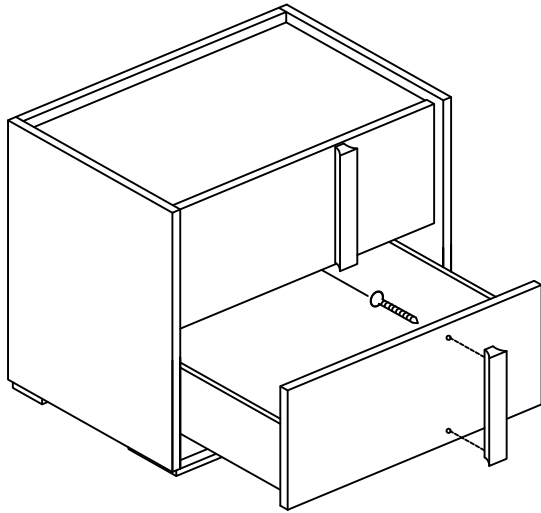

Remove the drawer to facilitate the operation

TREVISO

FITTINGS CHECK LIST

- (A)  Screws for feet
ø3,5 L25 (12)
- (B)  Feet (4)
- (C)  Handles (2)
- (D)  Screws for handles
ø3,5 L25 (4)

Model	TREVISO Bedroom
Code	ERTRBWHCD01
Item	Night Table

STATUS
Italian status symbol

100% made in Italy

Remove the drawer to facilitate the operation

TREVISO

FITTINGS CHECK LIST

- (A)  Screws for feet
ø3,5 L25 (12)
- (B)  Feet (4)
- (C)  Handles (2)
- (D)  Screws for handles
ø3,5 L25 (4)