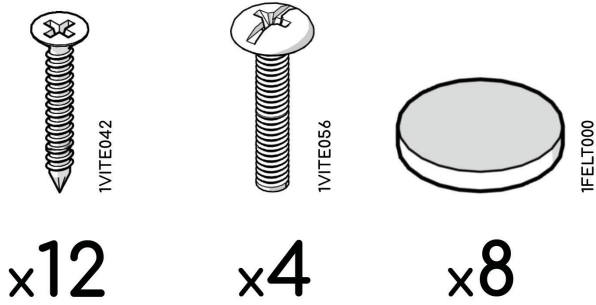

MARA-CARRARA NIGHT TABLE

MABWHCD01

STATUS[®]
Italian status symbol

1.

2.

3.

4.

5.