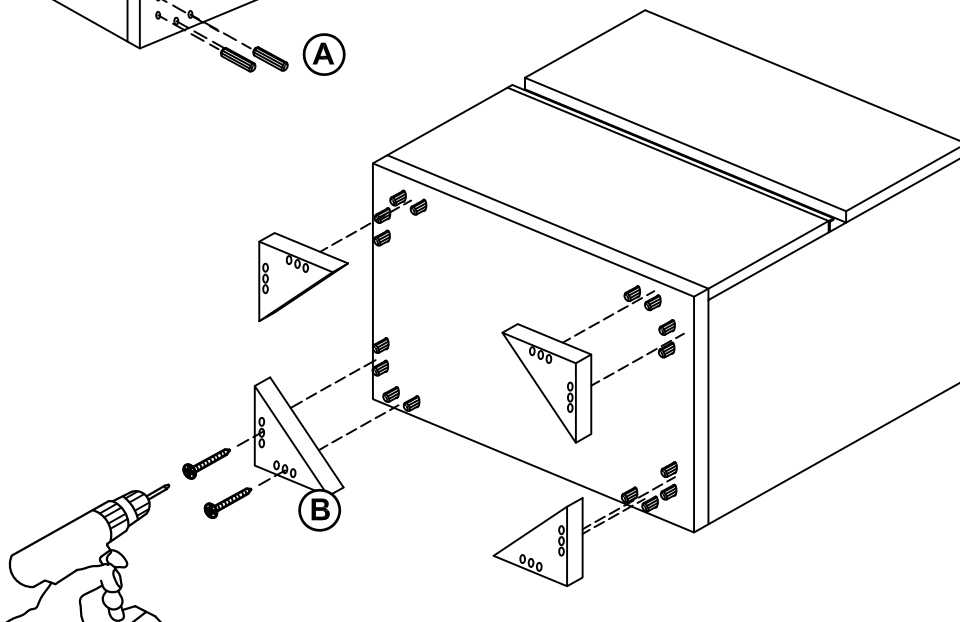

Remove the drawer to facilitate the operation

IMPORTANT
ASSEMBLING THIS
UNIT NEEDS
MINIMUM 2 PEOPLE

DEA

FITTINGS CHECK LIST

- (A)  Wooden Dowels (16)
- (B)  Screws for feet $\varnothing 4$ L20 (8)

Model	DEA Bedroom
Code	DEBVOC01
Item	Night Table

STATUS

Italian status symbol

100% made in Italy

Remove the drawer to facilitate the operation

IMPORTANT
ASSEMBLING THIS
UNIT NEEDS
MINIMUM 2 PEOPLE

DEA

FITTINGS CHECK LIST

- (A)  Wooden Dowels (16)
- (B)  Screws for feet $\varnothing 4$ L20 (8)

Model	DEA Bedroom
Code	DEBVOC01
Item	Night Table

STATUS

Italian status symbol

100% made in Italy