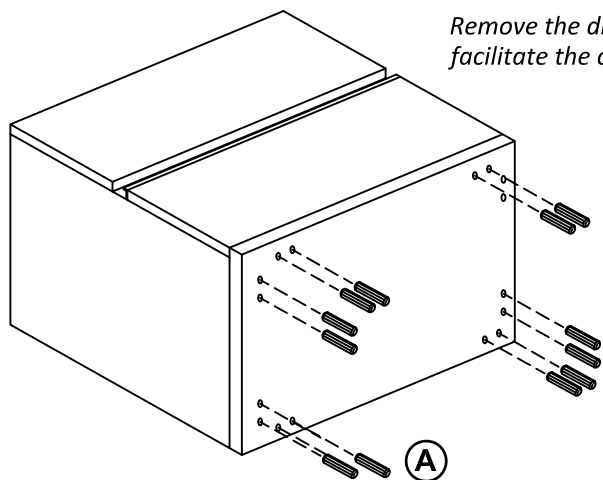

Remove the drawer to facilitate the operation

IMPORTANT
ASSEMBLING THIS
UNIT NEEDS
MINIMUM 2 PEOPLE

DEA

FITTINGS CHECK LIST

- (A)  Wooden Dowels (16)
- (B)  Screws for feet $\varnothing 4$ L20 (8)

Model	DEA Bedroom
Code	DEBVOC01
Item	Night Table

STATUS

Italian status symbol

100% made in Italy

Remove the drawer to facilitate the operation

IMPORTANT
ASSEMBLING THIS
UNIT NEEDS
MINIMUM 2 PEOPLE

DEA

FITTINGS CHECK LIST

- (A)  Wooden Dowels (16)
- (B)  Screws for feet $\varnothing 4$ L20 (8)