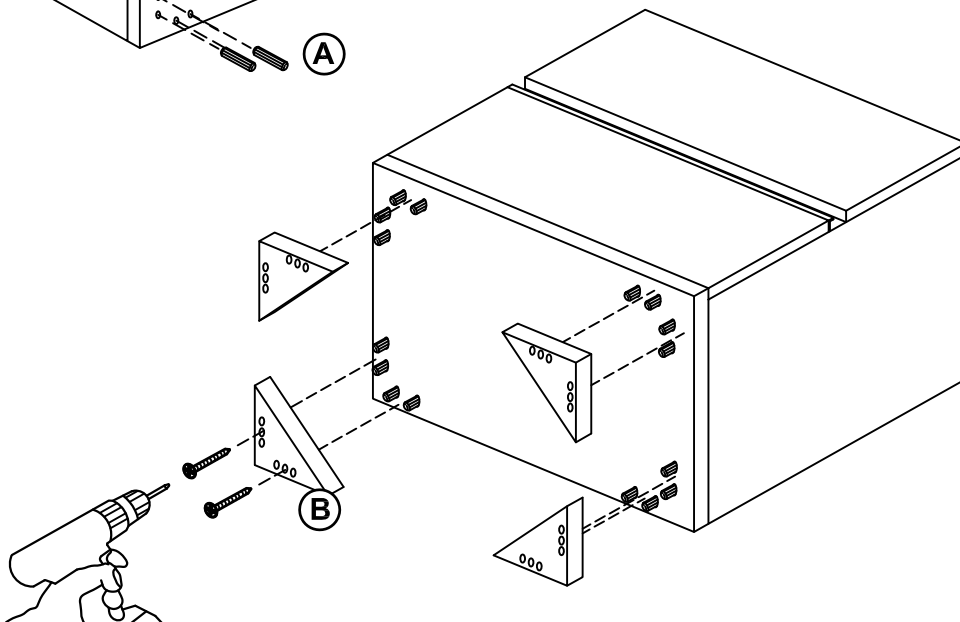

Remove the drawer to facilitate the operation

IMPORTANT
ASSEMBLING THIS
UNIT NEEDS
MINIMUM 2 PEOPLE

DEA

FITTINGS CHECK LIST

- (A)  Wooden Dowels (16)
- (B)  Screws for feet $\varnothing 4$ L20 (8)

Model	DEA Bedroom
Code	DEBVOC01
Item	Night Table

STATUS

Italian status symbol

100% made in Italy

Remove the drawer to facilitate the operation

IMPORTANT
ASSEMBLING THIS
UNIT NEEDS
MINIMUM 2 PEOPLE

DEA

FITTINGS CHECK LIST

- (A)  Wooden Dowels (16)
- (B)  Screws for feet $\varnothing 4$ L20 (8)

Model	DEA Bedroom
Code	DEBVOC01
Item	Night Table

STATUS

Italian status symbol

100% made in Italy