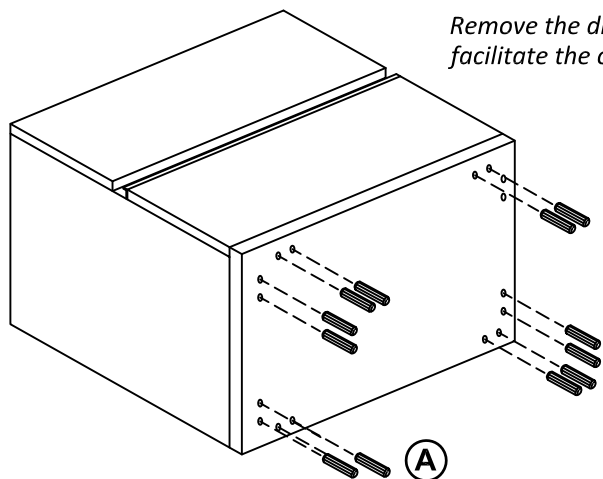

Remove the drawer to facilitate the operation

IMPORTANT
ASSEMBLING THIS
UNIT NEEDS
MINIMUM 2 PEOPLE

DEA

FITTINGS CHECK LIST

- (A)  Wooden Dowels (16)
- (B)  Screws for feet $\varnothing 4$ L20 (8)

Model	DEA Bedroom
Code	DEBVOC01
Item	Night Table

STATUS

Italian status symbol

100% made in Italy

Remove the drawer to facilitate the operation

IMPORTANT
ASSEMBLING THIS
UNIT NEEDS
MINIMUM 2 PEOPLE

DEA

FITTINGS CHECK LIST

- (A)  Wooden Dowels (16)
- (B)  Screws for feet $\varnothing 4$ L20 (8)