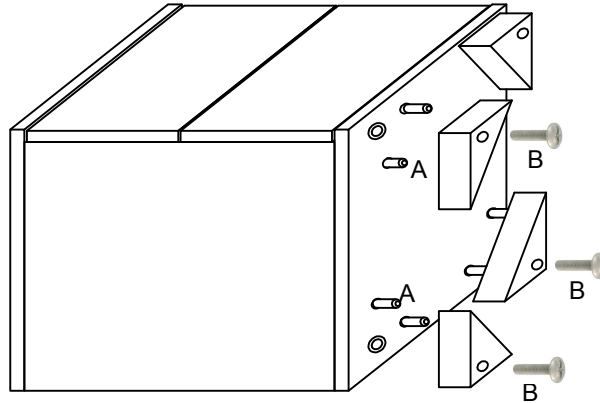

DAFNE

Fitting check list

A		Wooden dowels (8 pcs)
B		Screw for feet TBL 6MA (4 pcs)
C		Screw for handles TBL 4MA (6 pcs)

Tipologia	DAFNE Bedroom
Codice	DABWHCD01
Project	Night Table
StatuS - Albina di Gaiarine (Italy) - www.statuitaly.it	
TEL +39 0434 75195 FAX +39 0434759553	

NO

DON'T USE THE DRILL

Top

1. Turn the night table on the his back side and fix the feet

Top

2. Fit the handles

Top

1. Turn the night table on the his back side and fix the feet

Top

2. Fit the handles

NO

DON'T USE THE DRILL

DAFNE

Fitting check list

A		Wooden dowels (8 pcs)
B		Screw for feet TBL 6MA (4 pcs)
C		Screw for handles TBL 4MA (6 pcs)

Tipologia	DAFNE Bedroom
Codice	DABWHCD01
Project	Night Table
StatuS - Albina di Gaiarine (Italy) - www.statuitaly.it	
TEL +39 0434 75195 FAX +39 0434759553	

BOTTOM SIDE VIEW

BOTTOM SIDE VIEW