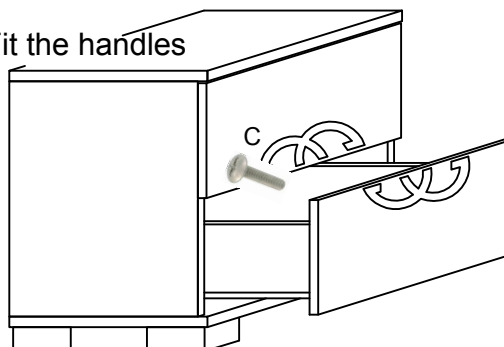

2. Fit the handles