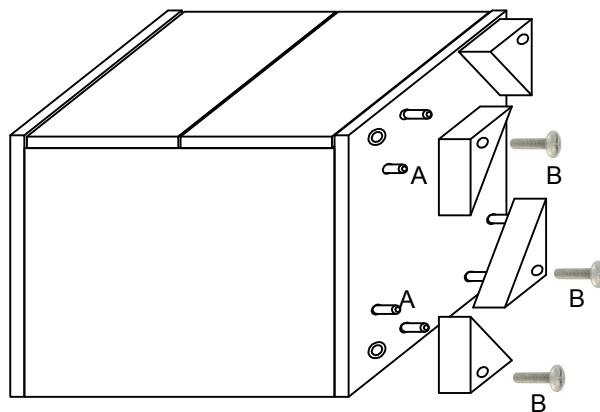

DAFNE

Fitting check list

A		Wooden dowels (8 pcs)
B		Screw for feet TBL 6MA (4 pcs)
C		Screw for handles TBL 4MA (6 pcs)

Tipologia	DAFNE Bedroom
Codice	DABWHCD01
Project	Night Table
StatuS - Albina di Gaiarine (Italy) - www.statuitaly.it	
TEL +39 0434 75195 FAX +39 0434759553	

NO

DON'T USE THE DRILL

Top

1. Turn the night table on the his back side and fix the feet

Top

2. Fit the handles

Top

1. Turn the night table on the his back side and fix the feet

Top

2. Fit the handles

NO

DON'T USE THE DRILL

DAFNE

Fitting check list

A		Wooden dowels (8 pcs)
B		Screw for feet TBL 6MA (4 pcs)
C		Screw for handles TBL 4MA (6 pcs)

Tipologia	DAFNE Bedroom
Codice	DABWHCD01
Project	Night Table
StatuS - Albina di Gaiarine (Italy) - www.statuitaly.it	
TEL +39 0434 75195 FAX +39 0434759553	

BOTTOM SIDE VIEW

BOTTOM SIDE VIEW