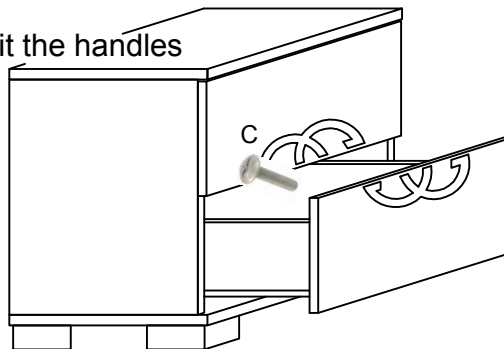

2. Fit the handles