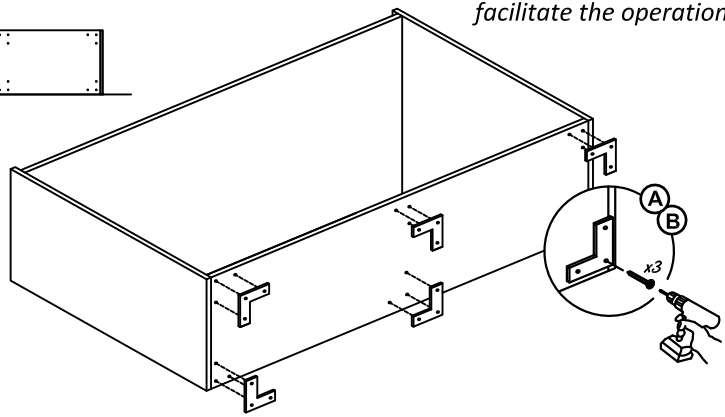

Remove the drawer to facilitate the operation