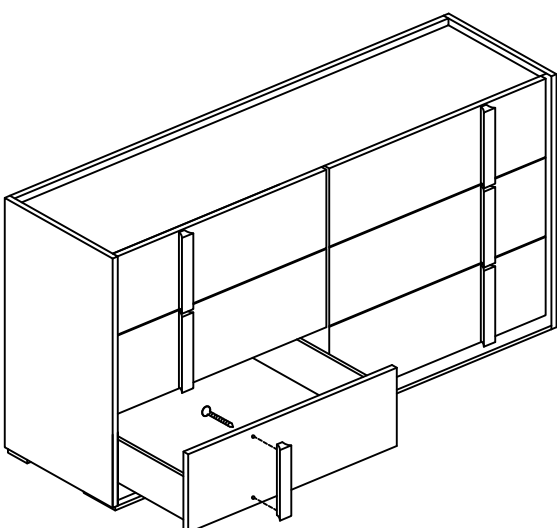

Remove the drawer to facilitate the operation