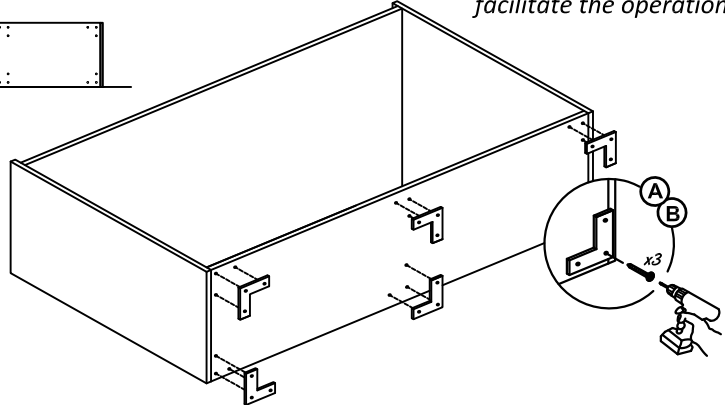

Remove the drawer to facilitate the operation

## FITTINGS CHECK LIST

- (A)  Screws for feet  
ø3,5 L25 (18)
- (B)  Feet (6)
- (C)  Handles (6)
- (D)  Screws for handles  
ø3,5 L25 (12)

Model **TREVISO Bedroom**  
Code **ERTRBWHCM01**  
Item **Night Table**