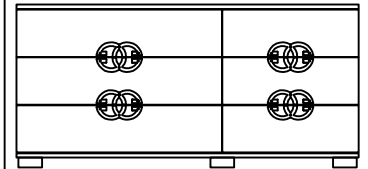

1. Turn the dresser on his back and fix the feet.

NO

DON'T USE THE DRILL

2. Remove the drawers in order to facilitate the operation

3. Fit the handles

DAFNE

Fitting check list

A		Wooden dowels (12 pcs)
B		Screw for feet TBL 6MA (6 pcs)
C		Screw for handles TBL 4MA (24 pcs)

Like
StatuS Srl

Tipologia	DAFNE Bedroom
Codice	DABWHCM01
Project	Dresser 6/ drawers
StatuS - Albina di Gaiarine (Italy) - www.statusitaly.it	
TEL +39 0434 75195 FAX +39 0434759553	

1. Turn the dresser on his back and fix the feet.

NO

DON'T USE THE DRILL

2. Remove the drawers in order to facilitate the operation

3. Fit the handles

DAFNE

Fitting check list

A		Wooden dowels (12 pcs)
B		Screw for feet TBL 6MA (6 pcs)
C		Screw for handles TBL 4MA (24 pcs)

Like
StatuS Srl

Tipologia	DAFNE Bedroom
Codice	DABWHCM01
Project	Dresser 6/ drawers
StatuS - Albina di Gaiarine (Italy) - www.statusitaly.it	
TEL +39 0434 75195 FAX +39 0434759553