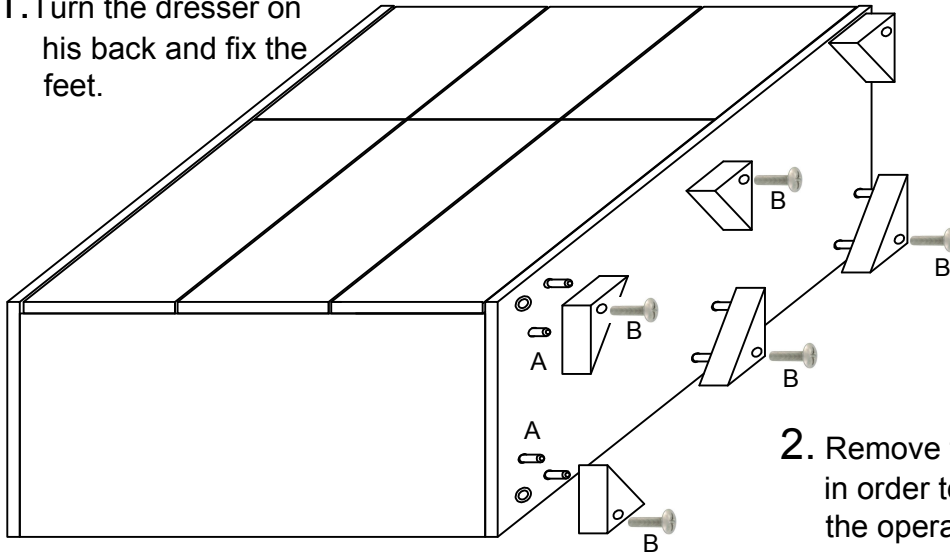

1. Turn the dresser on his back and fix the feet.

NO

DON'T USE THE DRILL

2. Remove the drawers in order to facilitate the operation

3. Fit the handles