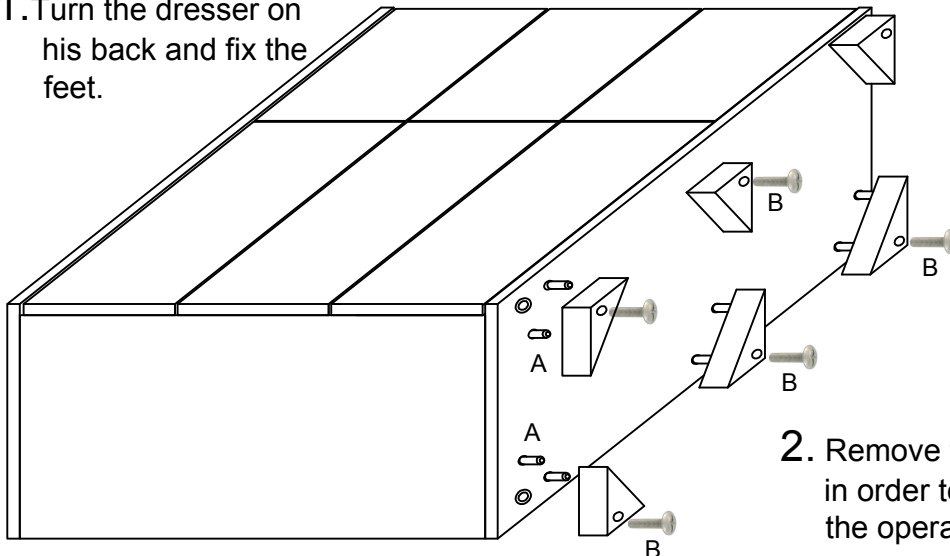

Tipologia	DAFNE Bedroom
Codice	DABWHCM01
Project	Dresser 6/ drawers
StatuS - Albina di Gaiarine (Italy) - www.statusitaly.it	
TEL +39 0434 75195 FAX +39 0434759553	

1. Turn the dresser on his back and fix the feet.

NO

DON'T USE THE DRILL

2. Remove the drawers in order to facilitate the operation

3. Fit the handles