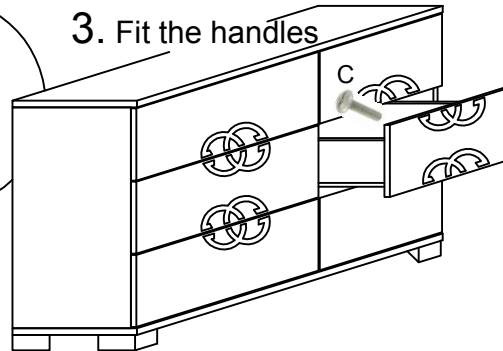

1. Turn the dresser on his back and fix the feet.

NO

DON'T USE THE DRILL

2. Remove the drawers in order to facilitate the operation

3. Fit the handles

DAFNE

Fitting check list

A		Wooden dowels (12 pcs)
B		Screw for feet TBL 6MA (6 pcs)
C		Screw for handles TBL 4MA (24 pcs)

Like
StatuS Srl

Tipologia	DAFNE Bedroom
Codice	DABWHCM01
Project	Dresser 6/ drawers
StatuS - Albina di Gaiarine (Italy) - www.statusitaly.it	
TEL +39 0434 75195 FAX +39 0434759553	

1. Turn the dresser on his back and fix the feet.

NO

DON'T USE THE DRILL

2. Remove the drawers in order to facilitate the operation

3. Fit the handles

DAFNE

Fitting check list

A		Wooden dowels (12 pcs)
B		Screw for feet TBL 6MA (6 pcs)
C		Screw for handles TBL 4MA (24 pcs)

Like
StatuS Srl

Tipologia	DAFNE Bedroom
Codice	DABWHCM01
Project	Dresser 6/ drawers
StatuS - Albina di Gaiarine (Italy) - www.statusitaly.it	
TEL +39 0434 75195 FAX +39 0434759553