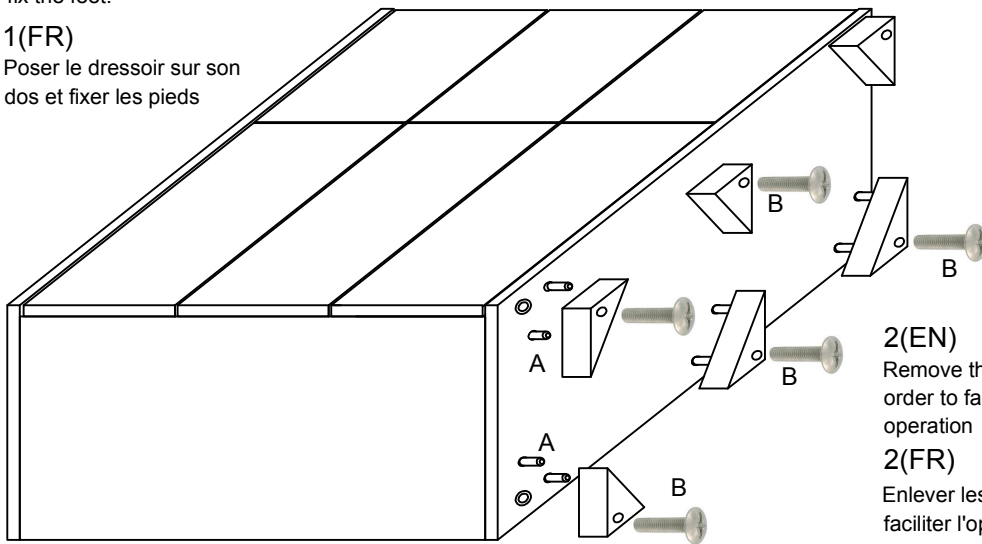

1(FR)

Poser le dressoir sur son dos et fixer les pieds

NO
DON'T USE THE DRILL

2(EN)

Remove the drawers in order to facilitate the operation

2(FR)

Enlever les tiroirs pour faciliter l'opération