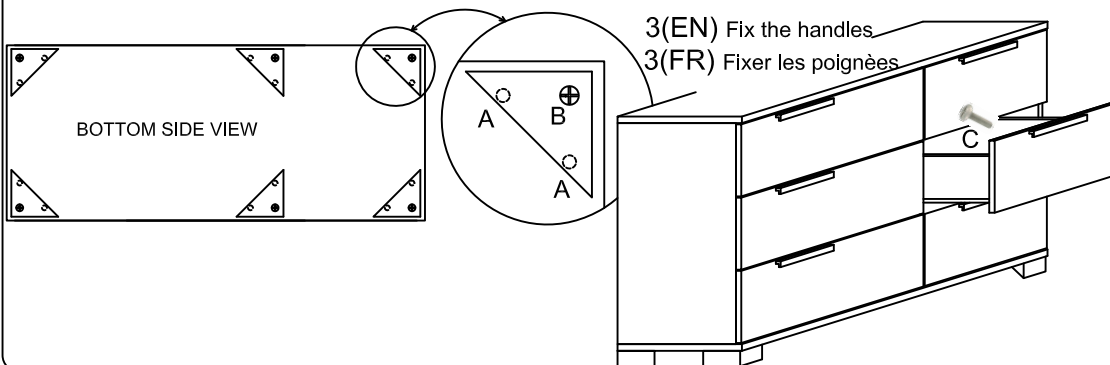

1(EN)

Turn the dresser on his back and fix the feet.

1(FR)

Poser le dressoir sur son dos et fixer les pieds

NO DON'T USE THE DRILL

2(EN)

Remove the drawers in order to facilitate the operation

2(FR)

Enlever les tiroirs pour faciliter l'opération

SARAH

Fitting check list

A		Wooden dowels (12pcs)
B		Screw for feet (6pcs)
C		Screw for handles TBL 4MA (12pcs)

STATUS

Italian status symbol

100% made in Italy

Like
Status Srl

Tipologia	SARAH Bedroom
Codice	MODERN HANDLE
Project	Dresser 6/ drawers

Status - Albina di Gaiarine (Italy) - www.statusitaly.it
TEL +39 0434 75195 FAX +39 0434759553

1(EN)

Turn the dresser on his back and fix the feet.

1(FR)

Poser le dressoir sur son dos et fixer les pieds

NO DON'T USE THE DRILL

2(EN)

Remove the drawers in order to facilitate the operation

2(FR)

Enlever les tiroirs pour faciliter l'opération

SARAH

Fitting check list

A		Wooden dowels (12pcs)
B		Screw for feet (6pcs)
C		Screw for handles TBL 4MA (12pcs)

STATUS

Italian status symbol

100% made in Italy

Like
Status Srl

Tipologia	SARAH Bedroom
Codice	MODERN HANDLE
Project	Dresser 6/ drawers

Status - Albina di Gaiarine (Italy) - www.statusitaly.it
TEL +39 0434 75195 FAX +39 0434759553