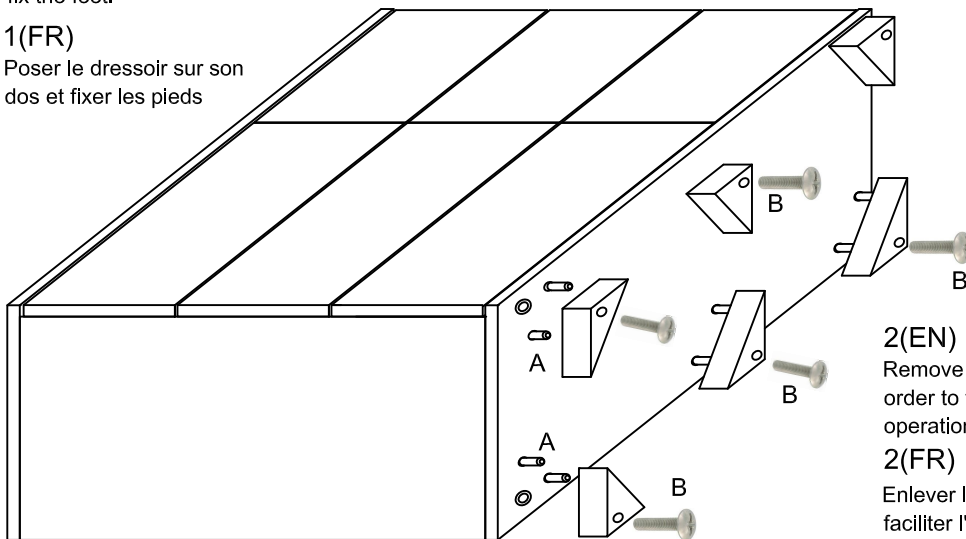

2(EN)

Remove the drawers in order to facilitate the operation

2(FR)

Enlever les tiroirs pour faciliter l'opération