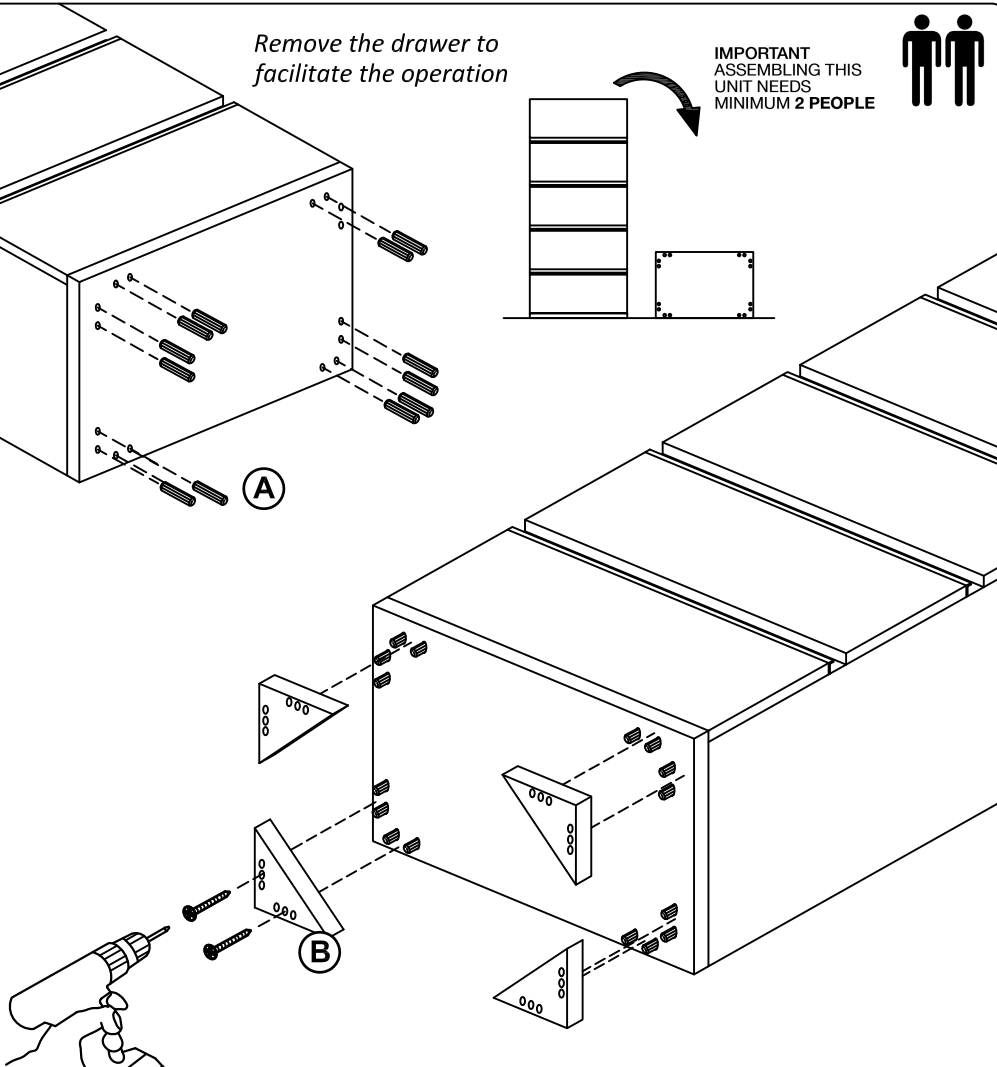

Remove the drawer to facilitate the operation

IMPORTANT
ASSEMBLING THIS
UNIT NEEDS
MINIMUM 2 PEOPLE

DEA

FITTINGS CHECK LIST

(A)  Wooden Dowels (16)

(B)  Screws for feet $\phi 4$ L20 (8)

Model DEA Bedroom

Code DEBVOCM02

Item Chest 5/D

STATUS

Italian status symbol

100% made in Italy

Remove the drawer to facilitate the operation

IMPORTANT
ASSEMBLING THIS
UNIT NEEDS
MINIMUM 2 PEOPLE

DEA

FITTINGS CHECK LIST

(A)  Wooden Dowels (16)

(B)  Screws for feet $\phi 4$ L20 (8)

Model DEA Bedroom

Code DEBVOCM02

Item Chest 5/D

STATUS

Italian status symbol

100% made in Italy