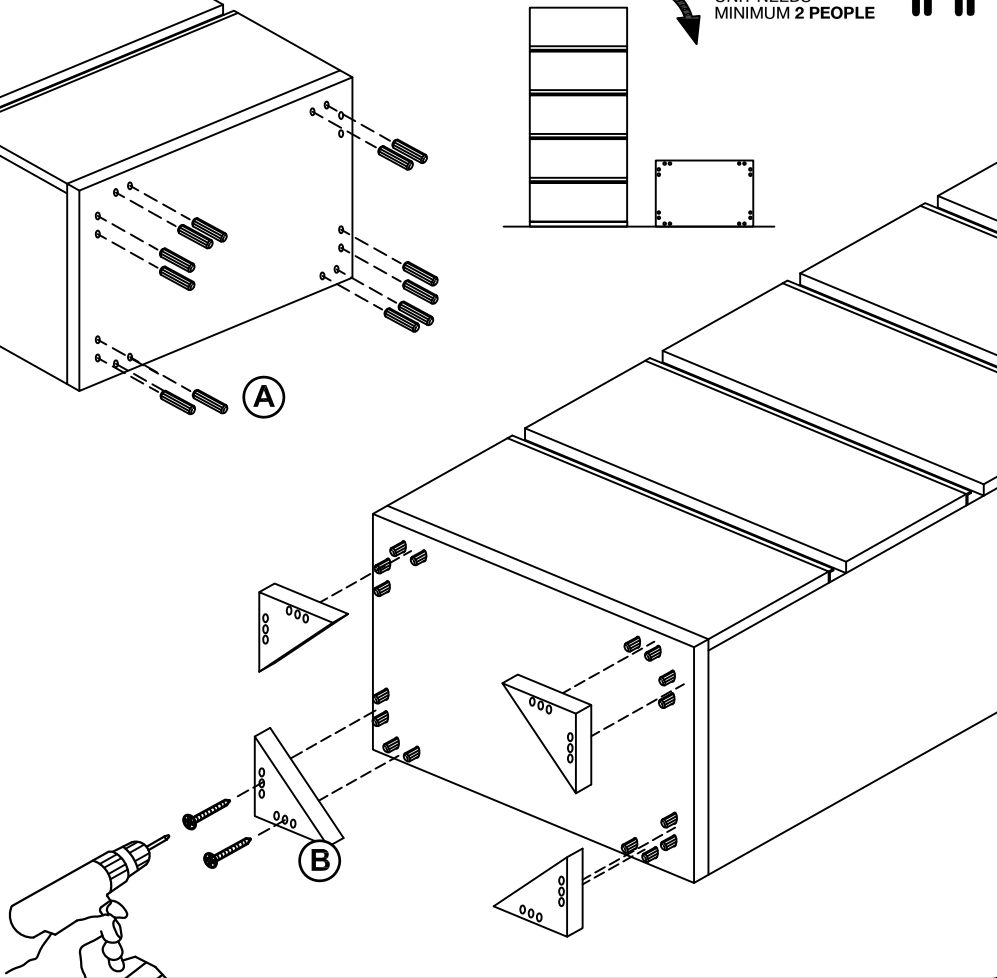

Remove the drawer to facilitate the operation

IMPORTANT
ASSEMBLING THIS
UNIT NEEDS
MINIMUM 2 PEOPLE

DEA

FITTINGS CHECK LIST

(A)  Wooden Dowels (16)

(B)  Screws for feet $\phi 4$ L20 (8)

Model DEA Bedroom

Code DEBVOCM02

Item Chest 5/D

STATUS

Italian status symbol

100% made in Italy

Remove the drawer to facilitate the operation

IMPORTANT
ASSEMBLING THIS
UNIT NEEDS
MINIMUM 2 PEOPLE

DEA

FITTINGS CHECK LIST

(A)  Wooden Dowels (16)

(B)  Screws for feet $\phi 4$ L20 (8)

Model DEA Bedroom

Code DEBVOCM02

Item Chest 5/D

STATUS

Italian status symbol

100% made in Italy