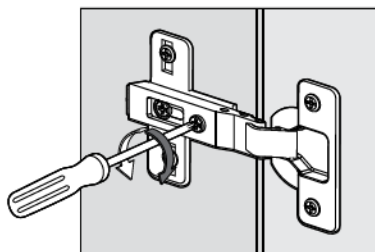

ASSEMBLING INSTRUCTIONS

4/D BUFFET
MOD. SARAH

4 DOORS BUFFET

IMPORTANT
ASSEMBLING THIS
UNIT NEEDS
MINIMUM 2 PEOPLE

OK
IMPORTANT USE
ONLY THE
SCREWDRIVER

NO
DON'T USE THE DRILL

LEGEND

- 1 Bottom
- 2 Feet
- 3 Lateral side
- 4 Central side
- 5 Lateral back panel
- 6 Central back panel
- 7 Top
- 8 Lateral glass shelf
- 9 Central glass shelf
- 10 Lateral Door
- 11 Central Door
- 12 Handle

8

**X****Y**

REMOVE THE METAL PLATES

FIX THE METAL PLATES

**X****Y**

100% Made in Italy

Thank you for choosing our products.

STATUS