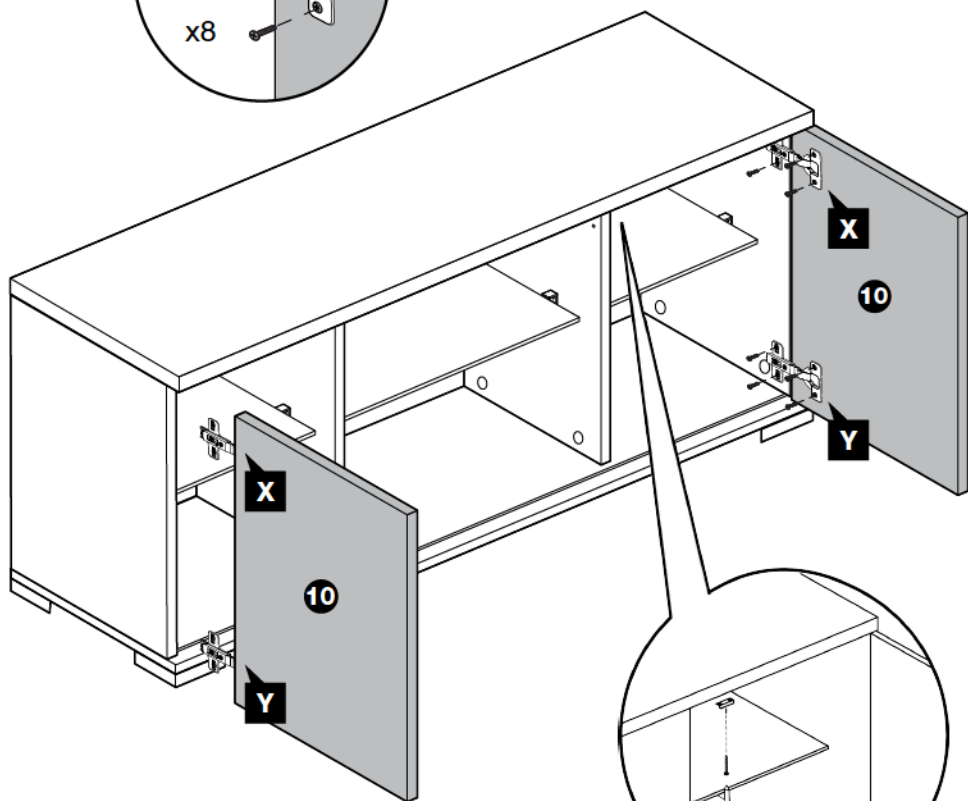

X

Y

REMOVE THE METAL PLATES