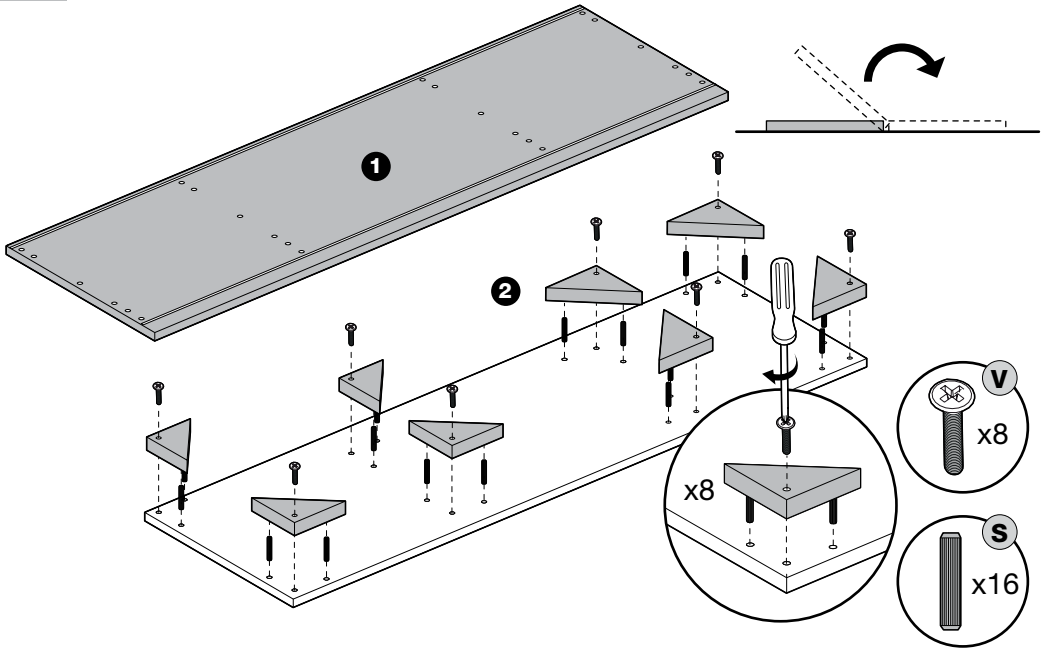

ASSEMBLING INSTRUCTIONS

4/D BUFFET
MOD. SARAH

4 DOORS BUFFET

IMPORTANT
ASSEMBLING THIS
UNIT NEEDS
MINIMUM 2 PEOPLE

OK
IMPORTANT USE
ONLY THE
SCREWDRIVER

NO
DON'T USE THE DRILL

LEGEND

- 1 Bottom
- 2 Feet
- 3 Lateral side
- 4 Central side
- 5 Lateral back panel
- 6 Central back panel
- 7 Top
- 8 Lateral glass shelf
- 9 Central glass shelf
- 10 Lateral Door
- 11 Central Door
- 12 Handle

FITTING CHECK LIST

1

2

3

4

5

6

7