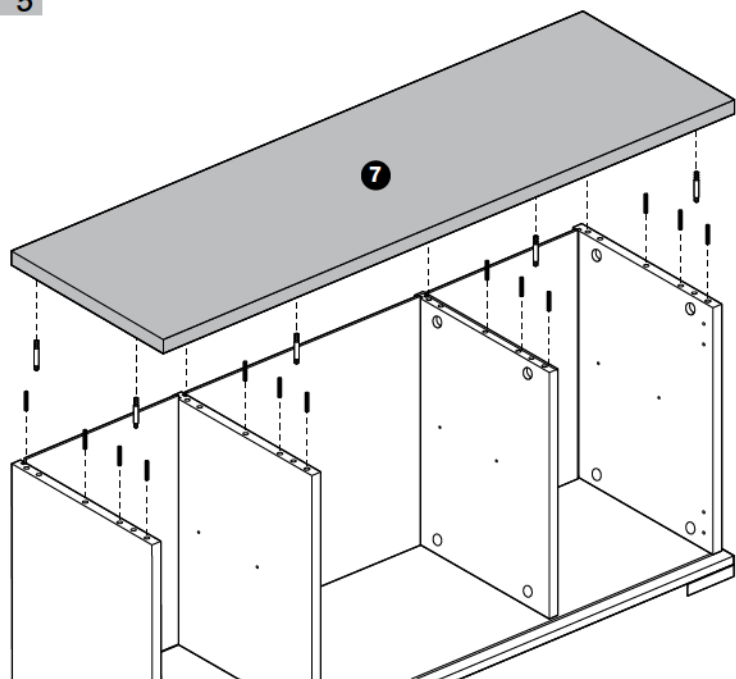

ASSEMBLING INSTRUCTIONS

4/D BUFFET
MOD. SARAH

4 DOORS BUFFET

IMPORTANT
ASSEMBLING THIS
UNIT NEEDS
MINIMUM 2 PEOPLE

OK
IMPORTANT USE
ONLY THE
SCREWDRIVER

NO
DON'T USE THE DRILL

LEGEND

- 1 Bottom
- 2 Feet
- 3 Lateral side
- 4 Central side
- 5 Lateral back panel
- 6 Central back panel
- 7 Top
- 8 Lateral glass shelf
- 9 Central glass shelf
- 10 Lateral Door
- 11 Central Door
- 12 Handle

FITTING CHECK LIST

1

2

3

4

5

6

7