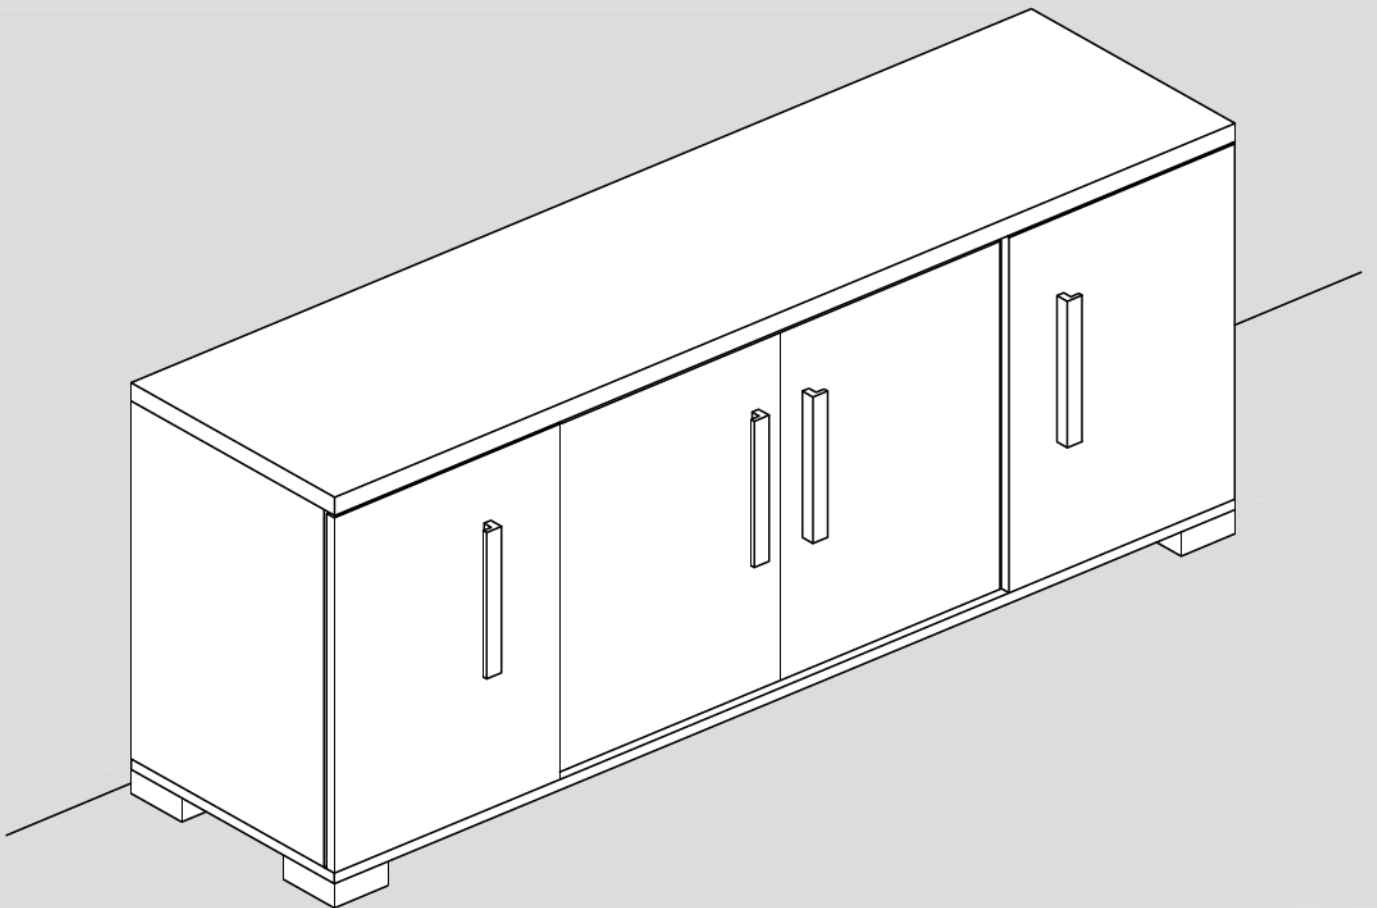

ASSEMBLING INSTRUCTIONS

4/D BUFFET
MOD. SARAH

4 DOORS BUFFET

IMPORTANT
ASSEMBLING THIS
UNIT NEEDS
MINIMUM 2 PEOPLE

OK
IMPORTANT USE
ONLY THE
SCREWDRIVER

NO
DON'T USE THE DRILL

LEGEND

- 1 Bottom
- 2 Feet
- 3 Lateral side
- 4 Central side
- 5 Lateral back panel
- 6 Central back panel
- 7 Top
- 8 Lateral glass shelf
- 9 Central glass shelf
- 10 Lateral Door
- 11 Central Door
- 12 Handle