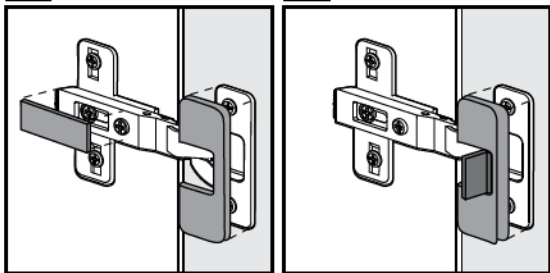

X

Y

REMOVE THE METAL PLATES