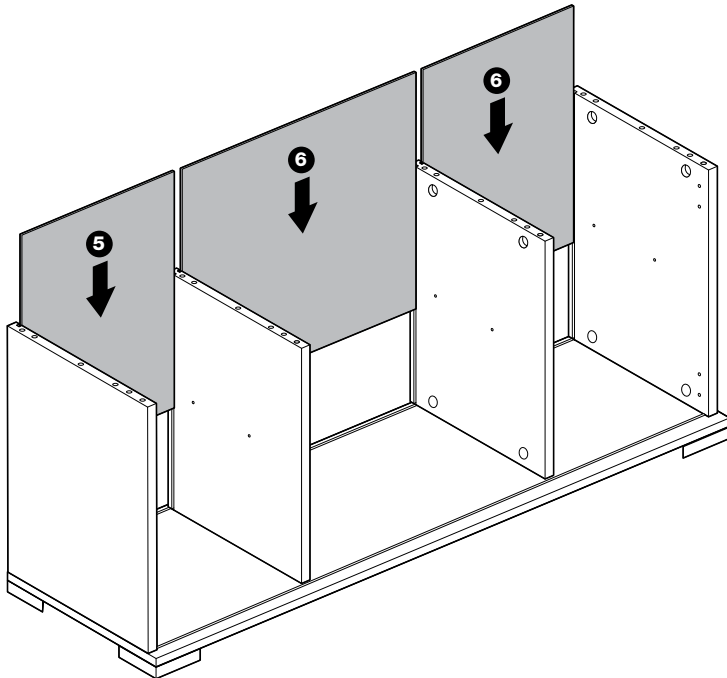

ASSEMBLING INSTRUCTIONS

4/D BUFFET
MOD. SARAH

4 DOORS BUFFET

IMPORTANT
ASSEMBLING THIS
UNIT NEEDS
MINIMUM 2 PEOPLE

OK
IMPORTANT USE
ONLY THE
SCREWDRIVER

NO
DON'T USE THE DRILL

LEGEND

- 1 Bottom
- 2 Feet
- 3 Lateral side
- 4 Central side
- 5 Lateral back panel
- 6 Central back panel
- 7 Top
- 8 Lateral glass shelf
- 9 Central glass shelf
- 10 Lateral Door
- 11 Central Door
- 12 Handle

FITTING CHECK LIST

1

2

3

4

5

6

7