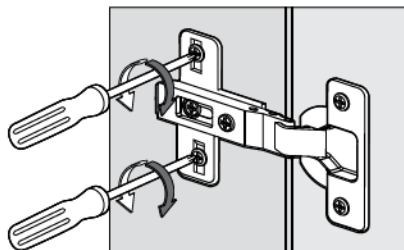

ASSEMBLING INSTRUCTIONS

4/D BUFFET
MOD. SARAH

4 DOORS BUFFET

IMPORTANT
ASSEMBLING THIS
UNIT NEEDS
MINIMUM 2 PEOPLE

OK
IMPORTANT USE
ONLY THE
SCREWDRIVER

NO
DON'T USE THE DRILL

LEGEND

- 1 Bottom
- 2 Feet
- 3 Lateral side
- 4 Central side
- 5 Lateral back panel
- 6 Central back panel
- 7 Top
- 8 Lateral glass shelf
- 9 Central glass shelf
- 10 Lateral Door
- 11 Central Door
- 12 Handle

FITTING CHECK LIST

1

2

3

4

5

6

7

8

**X****Y**

REMOVE THE METAL PLATES

FIX THE METAL PLATES

**X****Y**

100% Made in Italy

Thank you for choosing our products.

STATUS