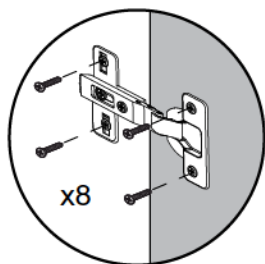

X

Y

REMOVE THE METAL PLATES