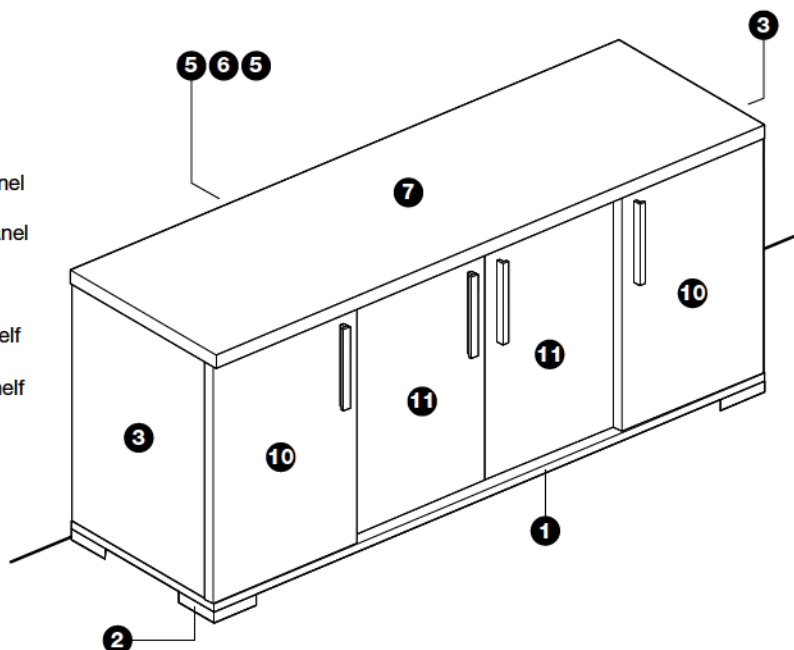

ASSEMBLING INSTRUCTIONS

4/D BUFFET
MOD. SARAH

4 DOORS BUFFET

IMPORTANT
ASSEMBLING THIS
UNIT NEEDS
MINIMUM 2 PEOPLE

OK
IMPORTANT USE
ONLY THE
SCREWDRIVER

NO
DON'T USE THE DRILL

LEGEND

- 1 Bottom
- 2 Feet
- 3 Lateral side
- 4 Central side
- 5 Lateral back panel
- 6 Central back panel
- 7 Top
- 8 Lateral glass shelf
- 9 Central glass shelf
- 10 Lateral Door
- 11 Central Door
- 12 Handle

FITTING CHECK LIST

1

2

3

4

5

6

7