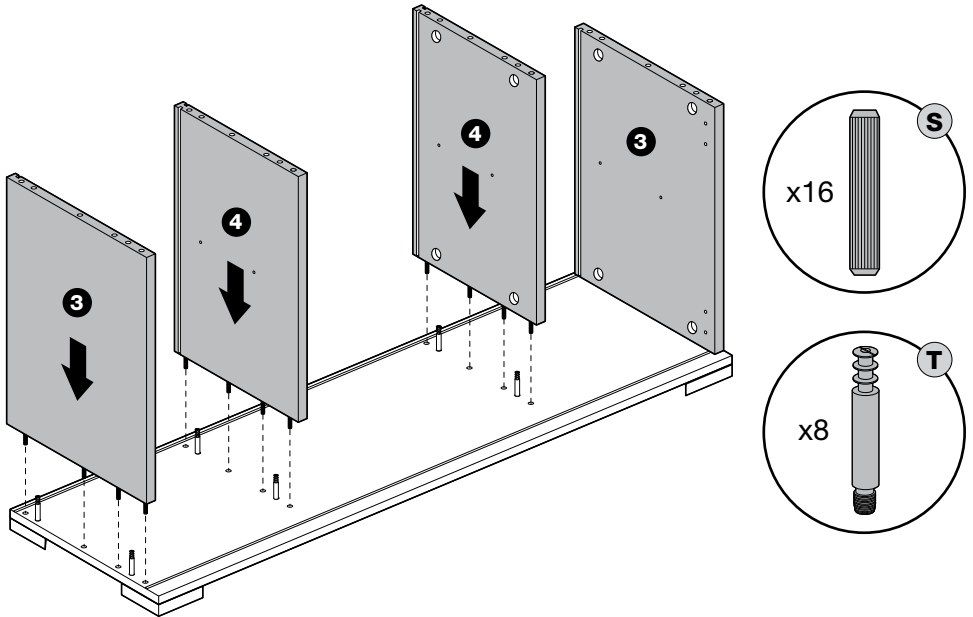

ASSEMBLING INSTRUCTIONS

4/D BUFFET
MOD. SARAH

4 DOORS BUFFET

IMPORTANT
ASSEMBLING THIS
UNIT NEEDS
MINIMUM 2 PEOPLE

OK
IMPORTANT USE
ONLY THE
SCREWDRIVER

NO
DON'T USE THE DRILL

LEGEND

- 1 Bottom
- 2 Feet
- 3 Lateral side
- 4 Central side
- 5 Lateral back panel
- 6 Central back panel
- 7 Top
- 8 Lateral glass shelf
- 9 Central glass shelf
- 10 Lateral Door
- 11 Central Door
- 12 Handle

FITTING CHECK LIST

1

2

3

4

5

6

7