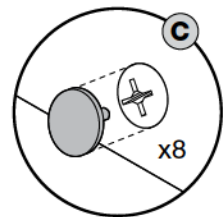

ASSEMBLING INSTRUCTIONS

4/D BUFFET
MOD. SARAH

4 DOORS BUFFET

IMPORTANT
ASSEMBLING THIS
UNIT NEEDS
MINIMUM 2 PEOPLE

OK
IMPORTANT USE
ONLY THE
SCREWDRIVER

NO
DON'T USE THE DRILL

LEGEND

- 1 Bottom
- 2 Feet
- 3 Lateral side
- 4 Central side
- 5 Lateral back panel
- 6 Central back panel
- 7 Top
- 8 Lateral glass shelf
- 9 Central glass shelf
- 10 Lateral Door
- 11 Central Door
- 12 Handle

FITTING CHECK LIST

1

2

3

4

5

6

7