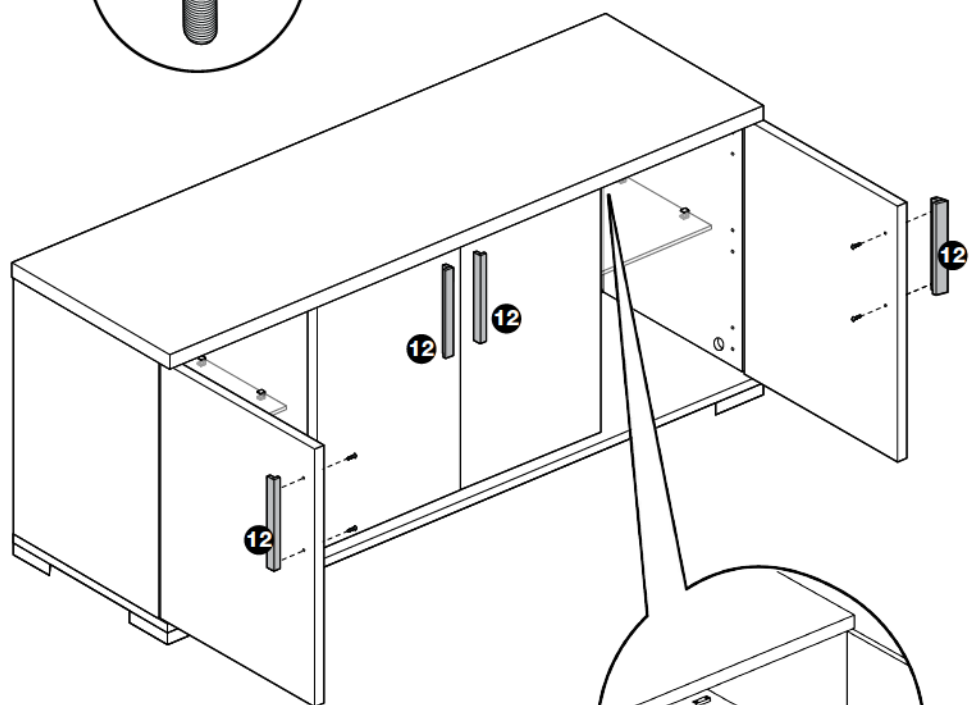

FIX THE METAL PLATES