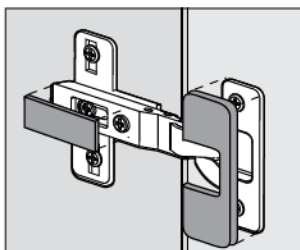

ASSEMBLING INSTRUCTIONS

4/D BUFFET
MOD. SARAH

4 DOORS BUFFET

IMPORTANT
ASSEMBLING THIS
UNIT NEEDS
MINIMUM 2 PEOPLE

OK
IMPORTANT USE
ONLY THE
SCREWDRIVER

NO
DON'T USE THE DRILL

LEGEND

- 1 Bottom
- 2 Feet
- 3 Lateral side
- 4 Central side
- 5 Lateral back panel
- 6 Central back panel
- 7 Top
- 8 Lateral glass shelf
- 9 Central glass shelf
- 10 Lateral Door
- 11 Central Door
- 12 Handle

8

**X****Y**

REMOVE THE METAL PLATES

FIX THE METAL PLATES

**X****Y**

100% Made in Italy

Thank you for choosing our products.

STATUS