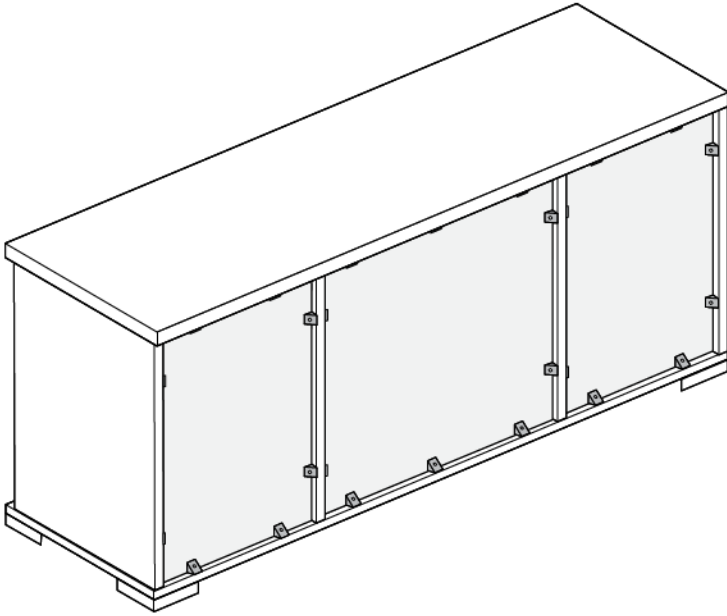

ASSEMBLING INSTRUCTIONS

4/D BUFFET
MOD. SARAH

4 DOORS BUFFET

IMPORTANT
ASSEMBLING THIS
UNIT NEEDS
MINIMUM 2 PEOPLE

OK
IMPORTANT USE
ONLY THE
SCREWDRIVER

NO
DON'T USE THE DRILL

LEGEND

- 1 Bottom
- 2 Feet
- 3 Lateral side
- 4 Central side
- 5 Lateral back panel
- 6 Central back panel
- 7 Top
- 8 Lateral glass shelf
- 9 Central glass shelf
- 10 Lateral Door
- 11 Central Door
- 12 Handle

FITTING CHECK LIST

1

2

3

4

5

6

7