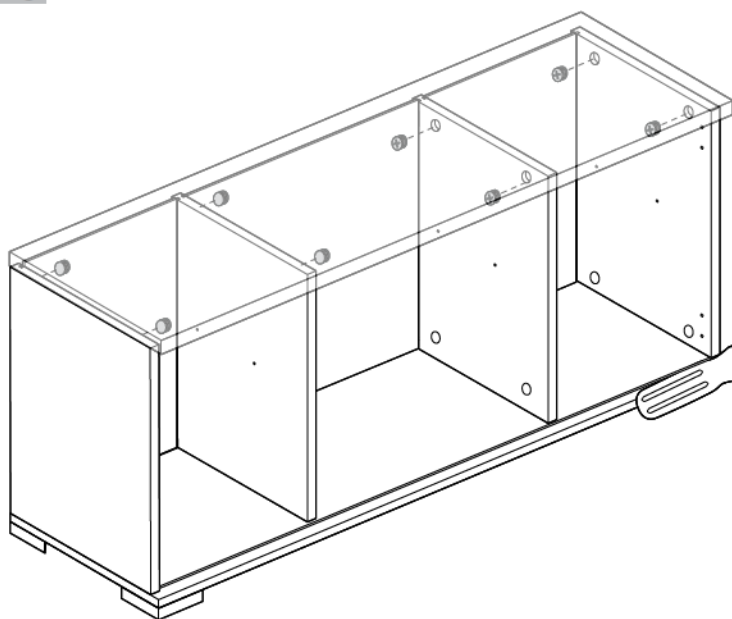

ASSEMBLING INSTRUCTIONS

4/D BUFFET
MOD. SARAH

4 DOORS BUFFET

IMPORTANT
ASSEMBLING THIS
UNIT NEEDS
MINIMUM 2 PEOPLE

OK
IMPORTANT USE
ONLY THE
SCREWDRIVER

NO
DON'T USE THE DRILL

LEGEND

- 1 Bottom
- 2 Feet
- 3 Lateral side
- 4 Central side
- 5 Lateral back panel
- 6 Central back panel
- 7 Top
- 8 Lateral glass shelf
- 9 Central glass shelf
- 10 Lateral Door
- 11 Central Door
- 12 Handle

FITTING CHECK LIST

1

2

3

4

5

6

7