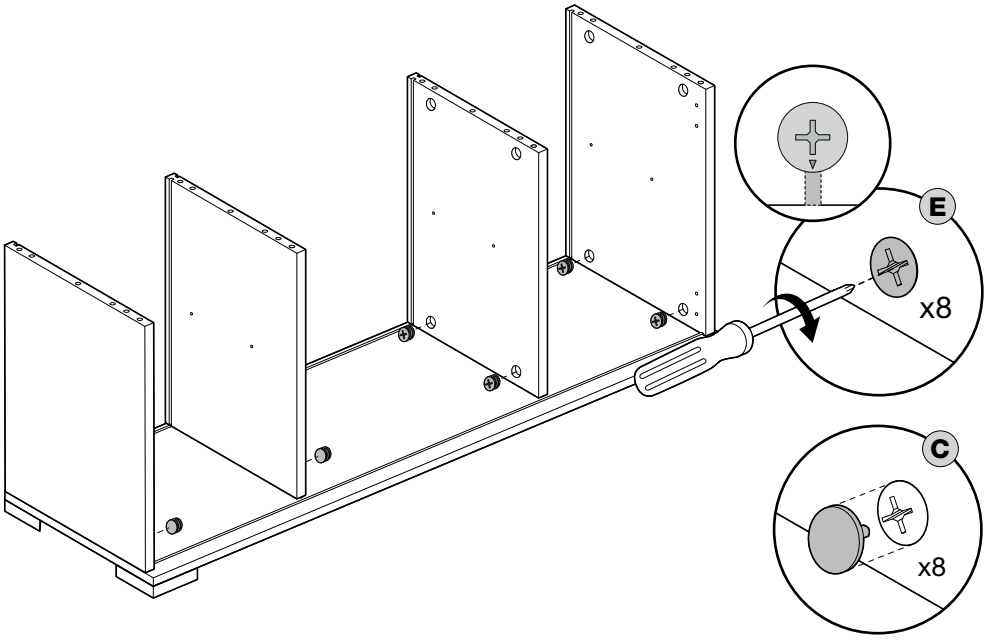

ASSEMBLING INSTRUCTIONS

4/D BUFFET
MOD. SARAH

4 DOORS BUFFET

IMPORTANT
ASSEMBLING THIS
UNIT NEEDS
MINIMUM 2 PEOPLE

OK
IMPORTANT USE
ONLY THE
SCREWDRIVER

NO
DON'T USE THE DRILL

LEGEND

- 1 Bottom
- 2 Feet
- 3 Lateral side
- 4 Central side
- 5 Lateral back panel
- 6 Central back panel
- 7 Top
- 8 Lateral glass shelf
- 9 Central glass shelf
- 10 Lateral Door
- 11 Central Door
- 12 Handle

FITTING CHECK LIST

1

2

3

4

5

6

7