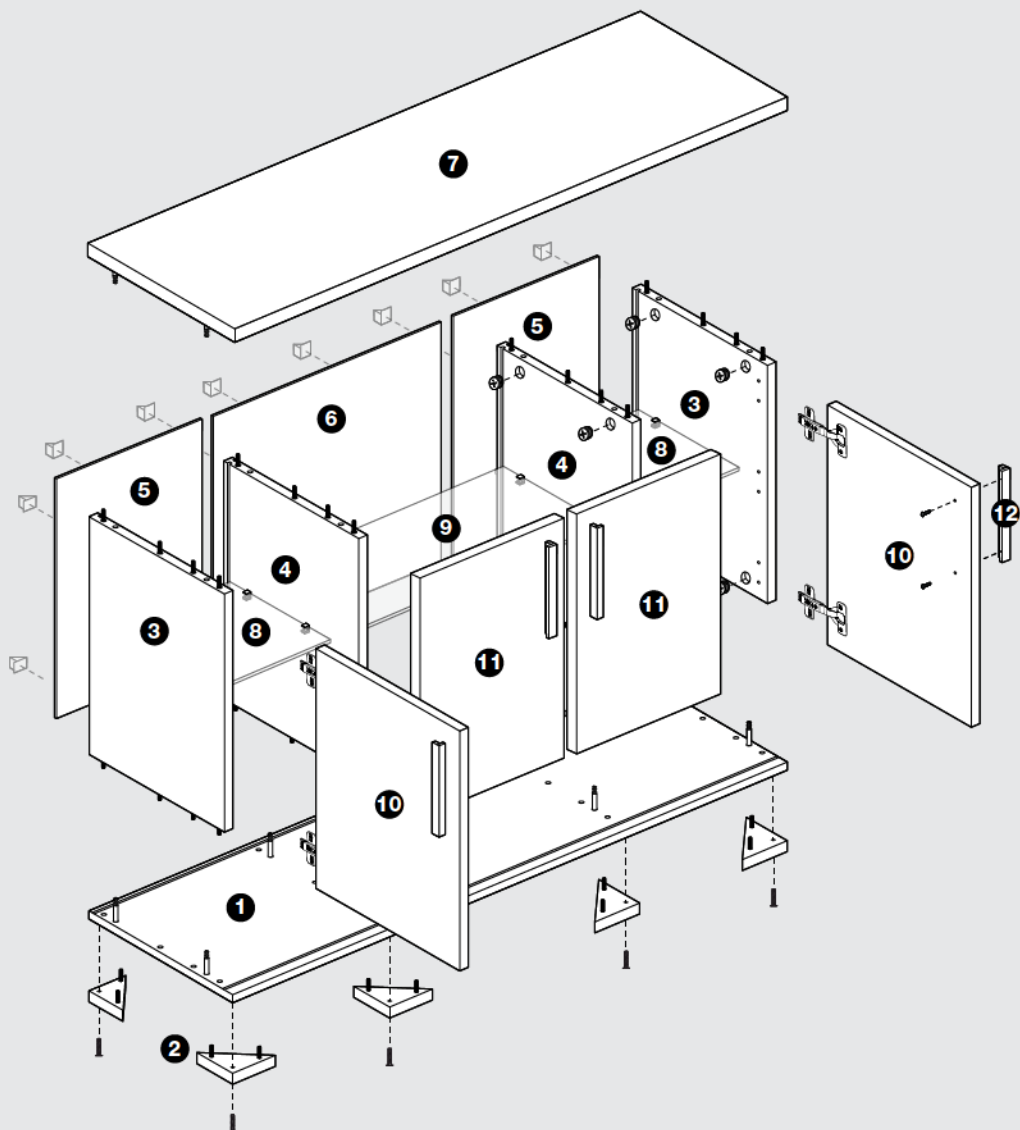

ASSEMBLING INSTRUCTIONS

4/D BUFFET
MOD. SARAH

4 DOORS BUFFET

IMPORTANT
ASSEMBLING THIS
UNIT NEEDS
MINIMUM 2 PEOPLE

OK
IMPORTANT USE
ONLY THE
SCREWDRIVER

NO
DON'T USE THE DRILL

LEGEND

- 1 Bottom
- 2 Feet
- 3 Lateral side
- 4 Central side
- 5 Lateral back panel
- 6 Central back panel
- 7 Top
- 8 Lateral glass shelf
- 9 Central glass shelf
- 10 Lateral Door
- 11 Central Door
- 12 Handle

FITTING CHECK LIST

1

2

3

4

5

6

7