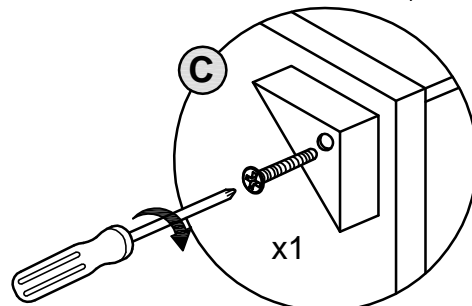

1

IMPORTANT
ASSEMBLING THIS
UNIT NEEDS
MINIMUM 2 PEOPLE

2