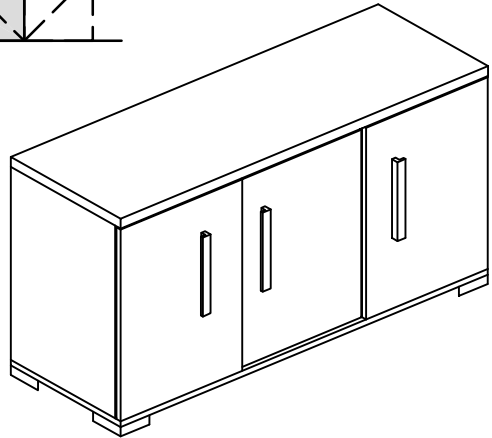

IMPORTANT
ASSEMBLING THIS
UNIT NEEDS
MINIMUM 2 PEOPLE