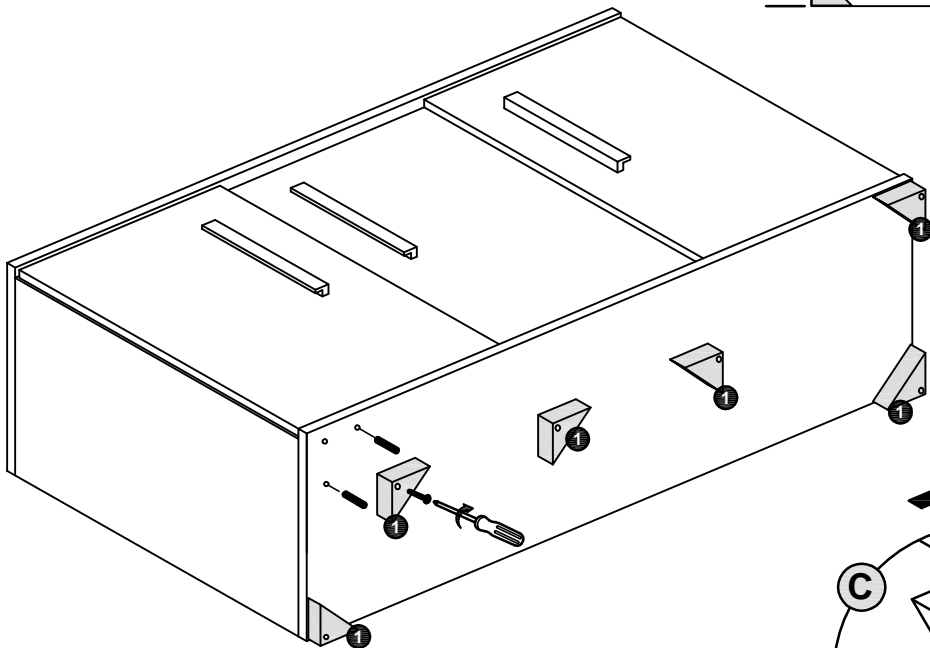

1

IMPORTANT
ASSEMBLING THIS
UNIT NEEDS
MINIMUM 2 PEOPLE

2