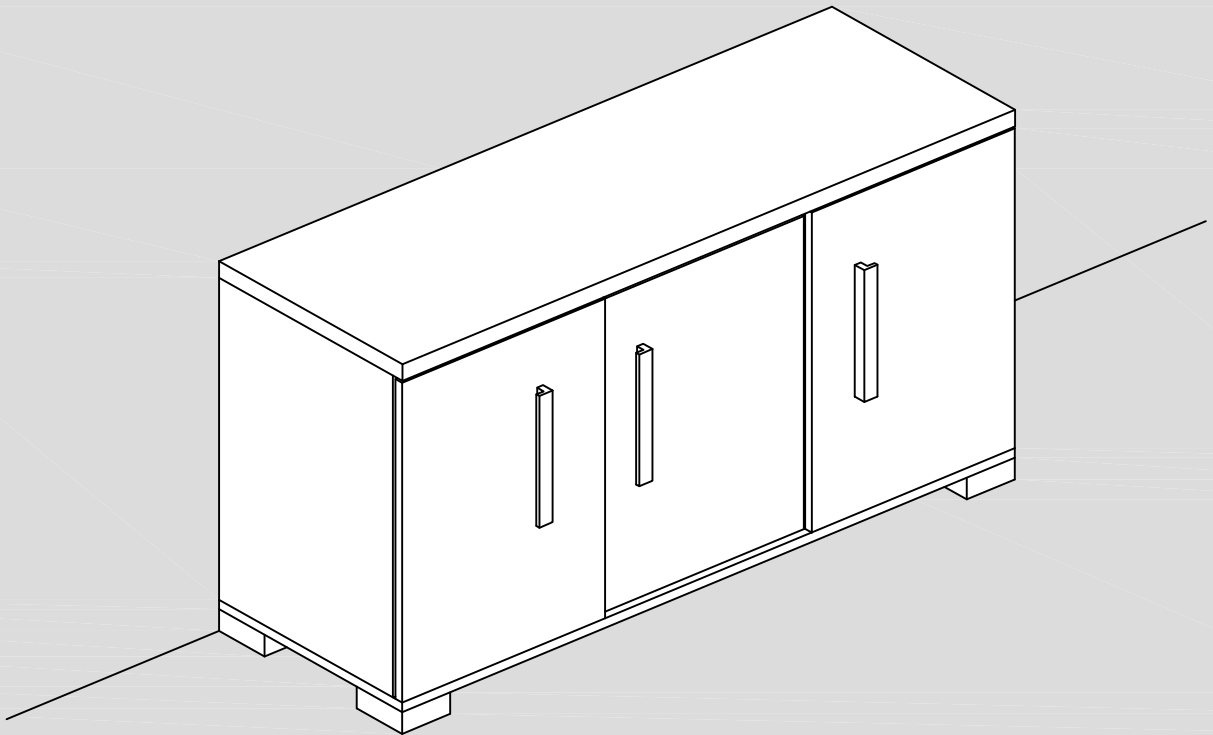

ASSEMBLING INSTRUCTIONS

3/D BUFFET
MOD. SARAH

LEGEND

- ① Feet
- ② Glass shef

GENERAL FITTINGS CHECK LIST

- ① Wooden dowels (12)
- ② Screws for feet (6)
- ③ Glass shelf support (12)

1

IMPORTANT
ASSEMBLING THIS
UNIT NEEDS
MINIMUM 2 PEOPLE

2

3

IMPORTANT
ASSEMBLING THIS
UNIT NEEDS
MINIMUM 2 PEOPLE

4