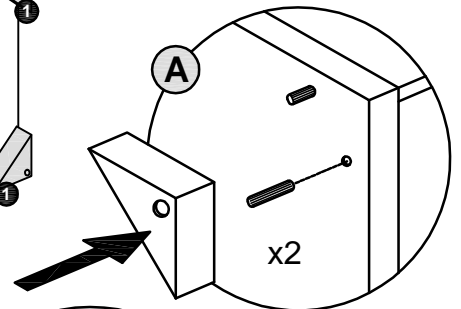

1

IMPORTANT
ASSEMBLING THIS
UNIT NEEDS
MINIMUM 2 PEOPLE

2