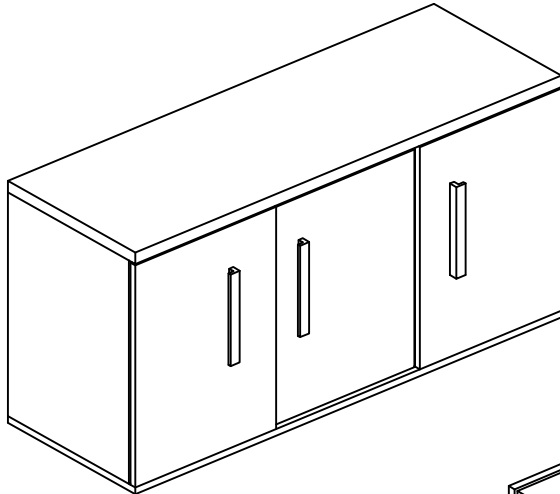

ASSEMBLING INSTRUCTIONS

3/D BUFFET
MOD. SARAH

LEGEND

- ① Feet
- ② Glass shef

GENERAL FITTINGS CHECK LIST

- ① Wooden dowels (12)
- ② Screws for feet (6)
- ③ Glass shelf support (12)

1

IMPORTANT
ASSEMBLING THIS
UNIT NEEDS
MINIMUM 2 PEOPLE