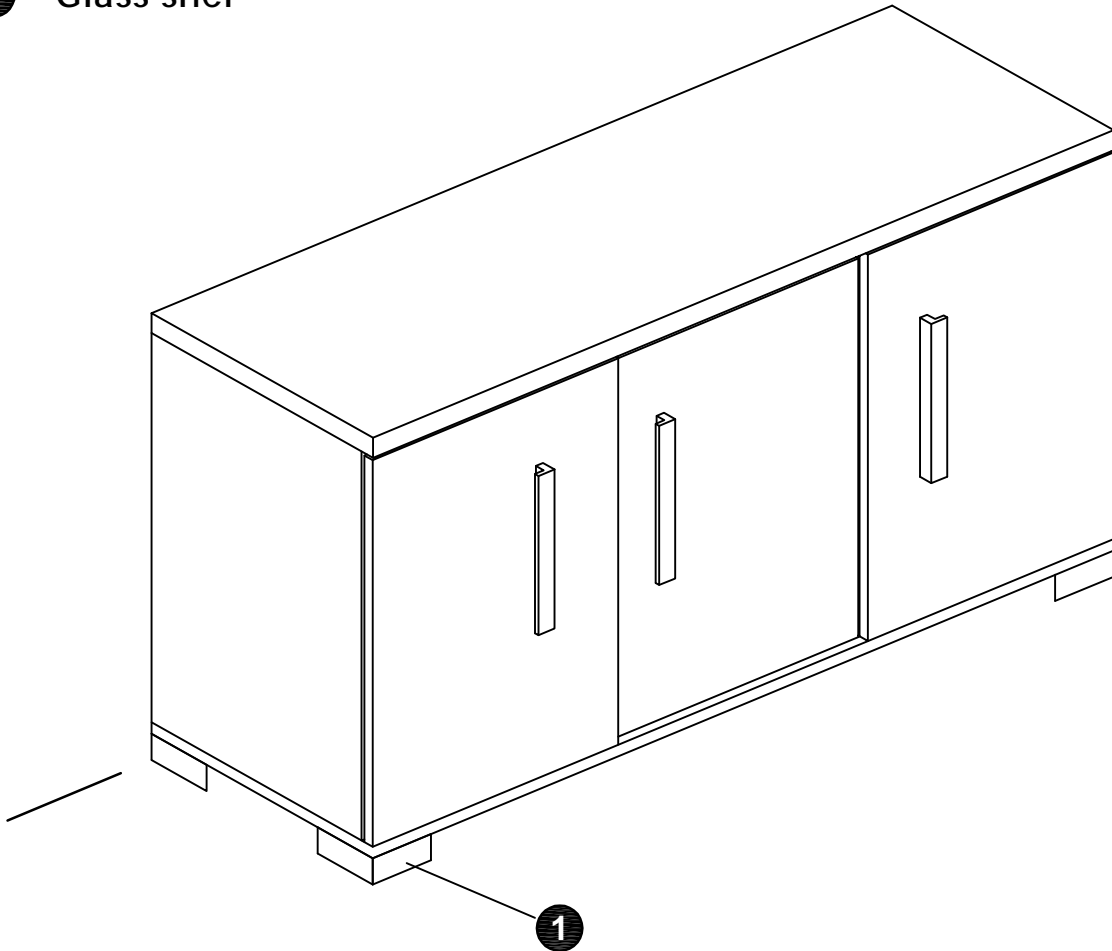

ASSEMBLING INSTRUCTIONS

3/D BUFFET
MOD. SARAH

LEGEND

- ① Feet
- ② Glass shef

GENERAL FITTINGS CHECK LIST

- ① Wooden dowels (12)
- ② Screws for feet (6)
- ③ Glass shelf support (12)

1

IMPORTANT
ASSEMBLING THIS
UNIT NEEDS
MINIMUM 2 PEOPLE

2

3

IMPORTANT
ASSEMBLING THIS
UNIT NEEDS
MINIMUM 2 PEOPLE

4