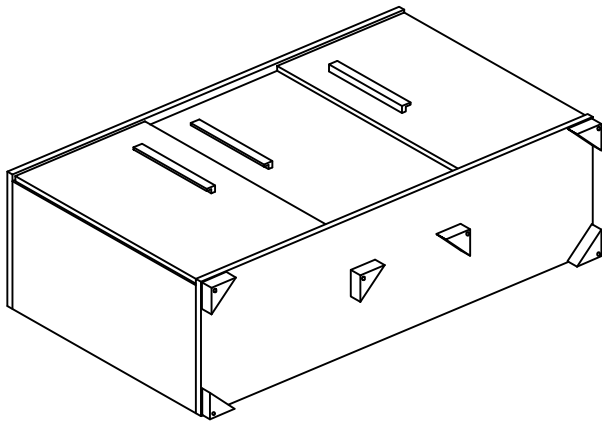

3

IMPORTANT
ASSEMBLING THIS
UNIT NEEDS
MINIMUM 2 PEOPLE

4