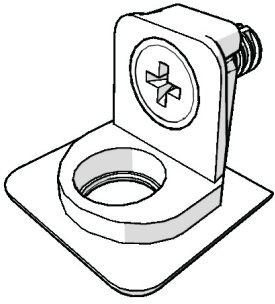

EVA

3/D BUFFET

1REGG026

x8

1PK2000

x8

1SUP-PK2

x1

4.

5.

HINGE and PLATE COVER

REGULATION SOFT CLOSE

REGULATION HINGES

STATUS[®]

Italian status symbol

Designed and Produced in Italy.