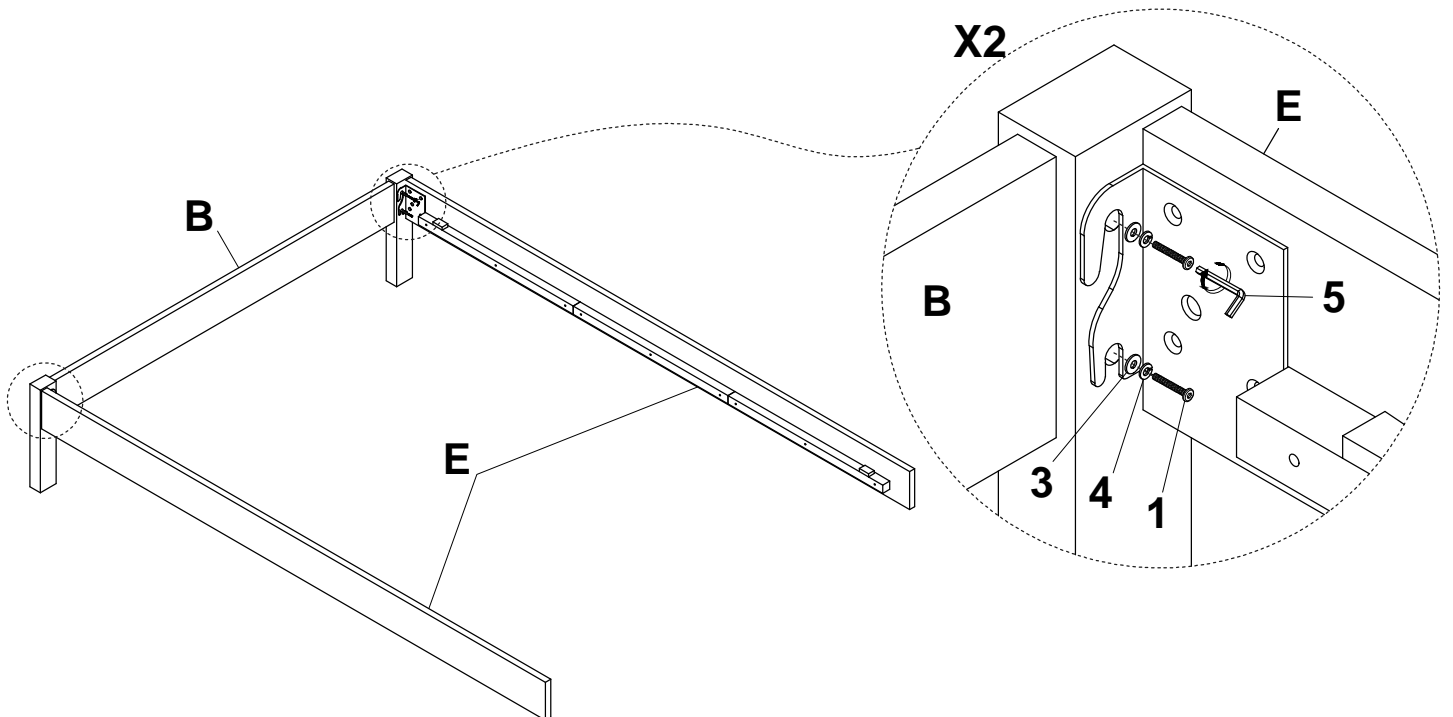

STEP 2 / ÉTAPE 2