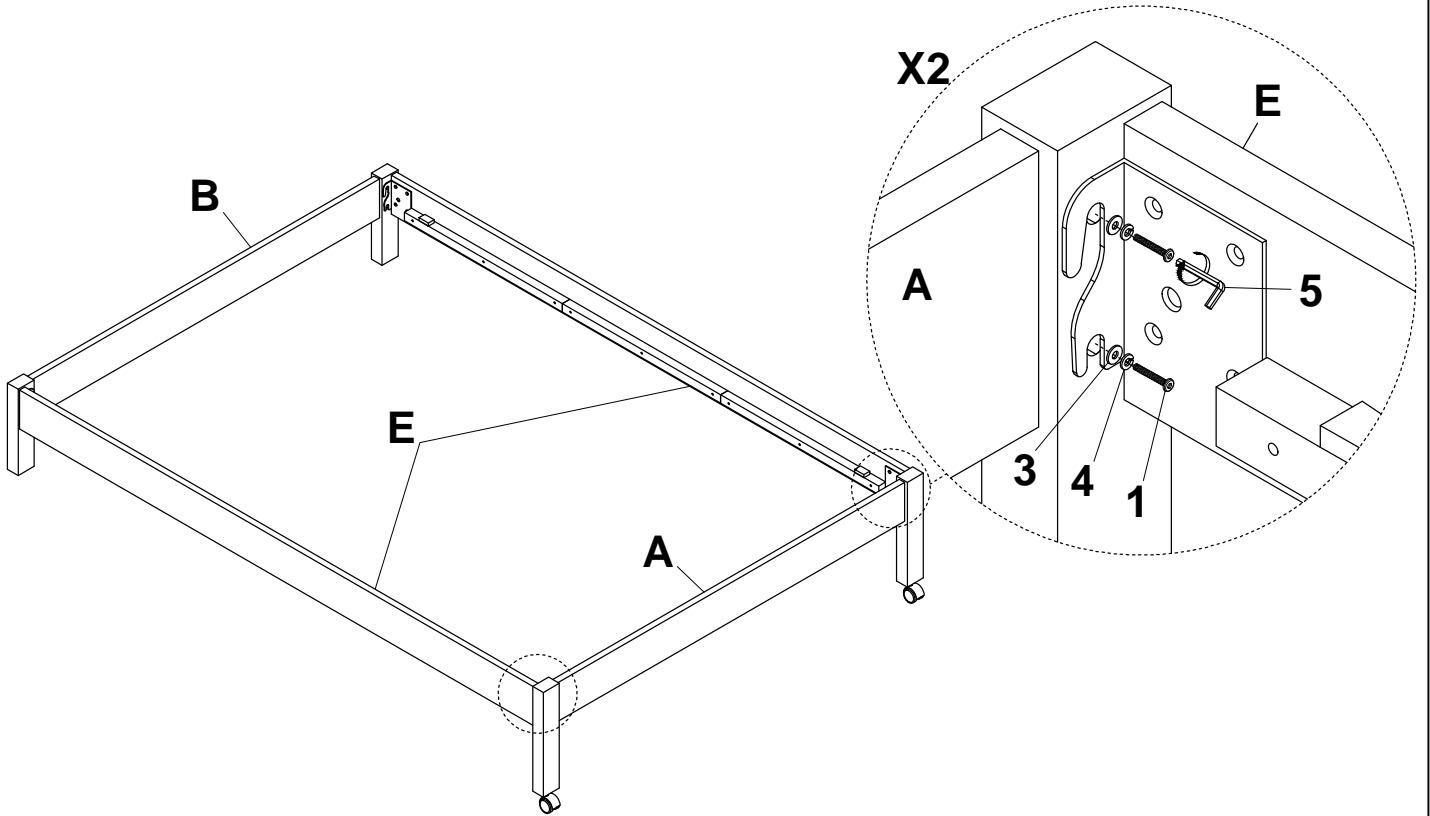

STEP 3 / ÉTAPE 3