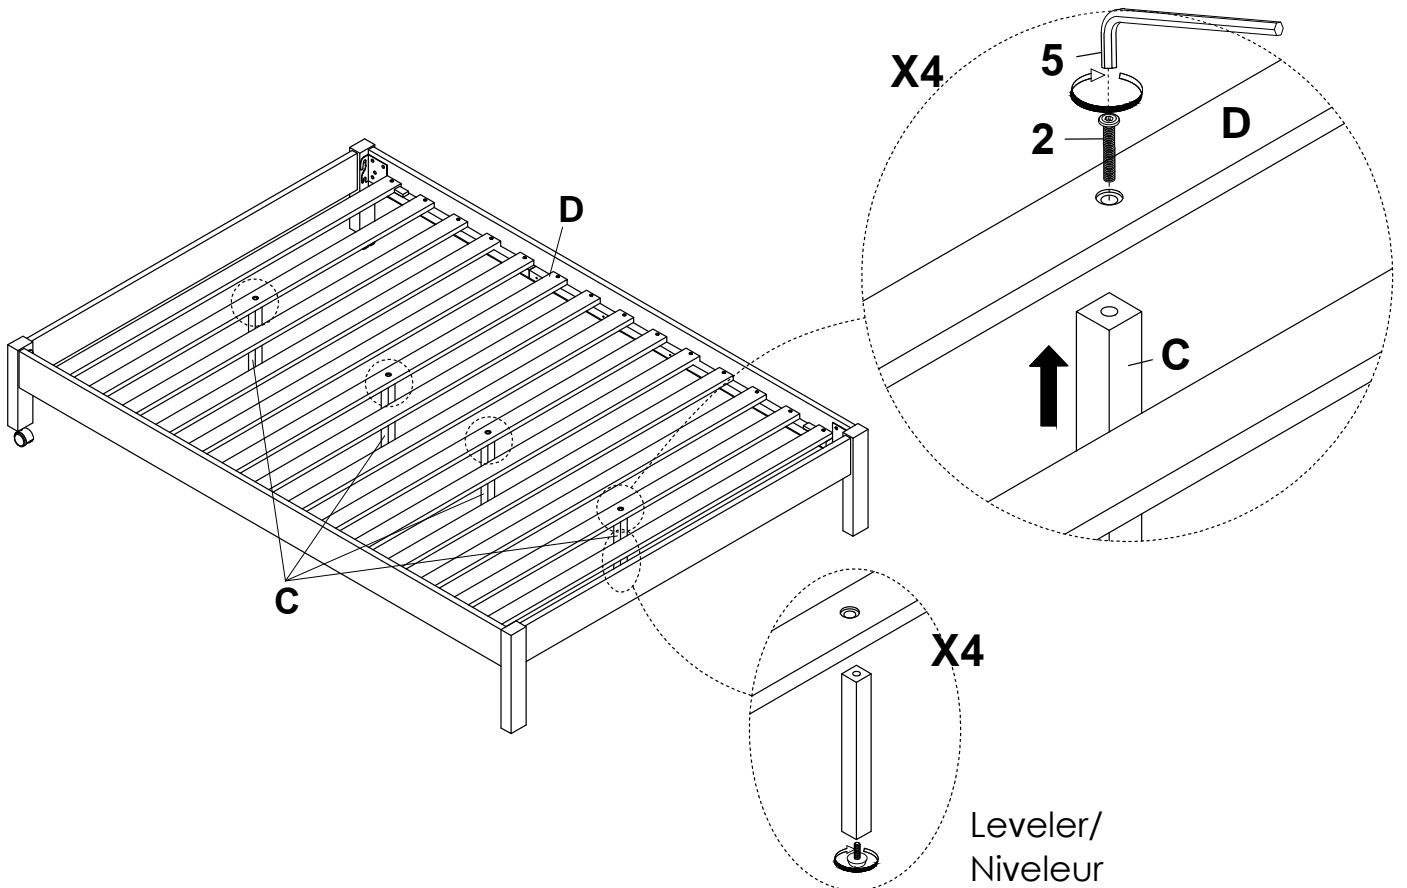

STEP 4 / ÉTAPE 4