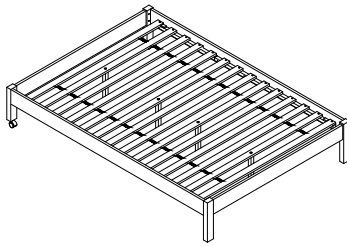

⚠ It is recommended to install protective pads under all legs and supports to avoid damage or scratches when placing furniture on a wood floor or other hard surface, and to limit indentation and prevent discoloration if placing on carpet.

⚠ Il est recommandé de placer des coussins protecteurs sous tous les pieds et toutes les bases des meubles pour éviter d'endommager ou d'égratigner les planchers en bois ou autres surfaces dures, et pour limiter l'empreinte et empêcher la décoloration quand les meubles reposent sur la moquette.

⚠ Hardware may loosen over time. Periodically check to make sure all connections are tight. Re-tighten if necessary.

⚠ Le matériel peut se desserrer au fil du temps. Vérifiez périodiquement que toutes les connexions sont serrées. Serrer à nouveau si nécessaire.

B2024BULTF-BF1 / B2024GYLTF-BF1 / B2024WHLTF-BF1 PART LISTS / LISTE PIÈCES

NO	SKETCH	DESCRIPTION	Q'TY
A		HEADBOARD / TÊTE DE LIT	1 PC
B		FOOTBOARD / PIED DE LIT	1 PC
C		SLAT SUPPORT LEG/ SUPPORT POUR TRANSVERSES	4 PCS
D		SLAT / LATTES	1 SET (14 PCS)

B2024BULTF-BF3 / B2024GYLTF-BF3 / B2024WHLTF-BF3 PART LIST / LISTE PIÈCES

E		SIDE RAILS / LONGERONS	2 PCS

HARDWARE LISTS / LISTE DE QUINCAILLERIE

NO	SKETCH	DESCRIPTION	SIZE	Q'TY
1		BOLTS / BOULON	5/16" X 1"	8 PCS
2		BOLTS / BOULON	1/4" X 1-1/4"	4 PCS
3		FLAT WASHER / RONDELLE PLATE	5/16" X 3/4"	8 PCS
4		SPRING WASHER / RONDELLE D'ARRET	5/16"	8 PCS
5		ALLEN KEY / CLÉ ALLEN	5/32" X 2-1/4"	1 PC
6		WOOD SCREW / VIS	1/4" X 1-1/4"	28 PCS
7		CASTER / ROUE		2 PCS

**ABOVE HARDWARE ARE PACKED IN #
B2024BULTF-BF1 / B2024GYLTF-BF1 / B2024WHLTF-BF1
FOR ASSEMBLY

**TOOLS REQUIRED FOR ASSEMBLY (NOT INCLUDED)
OUTILS NÉCESSAIRES À L'ASSEMBLAGE (NON INCLUS)