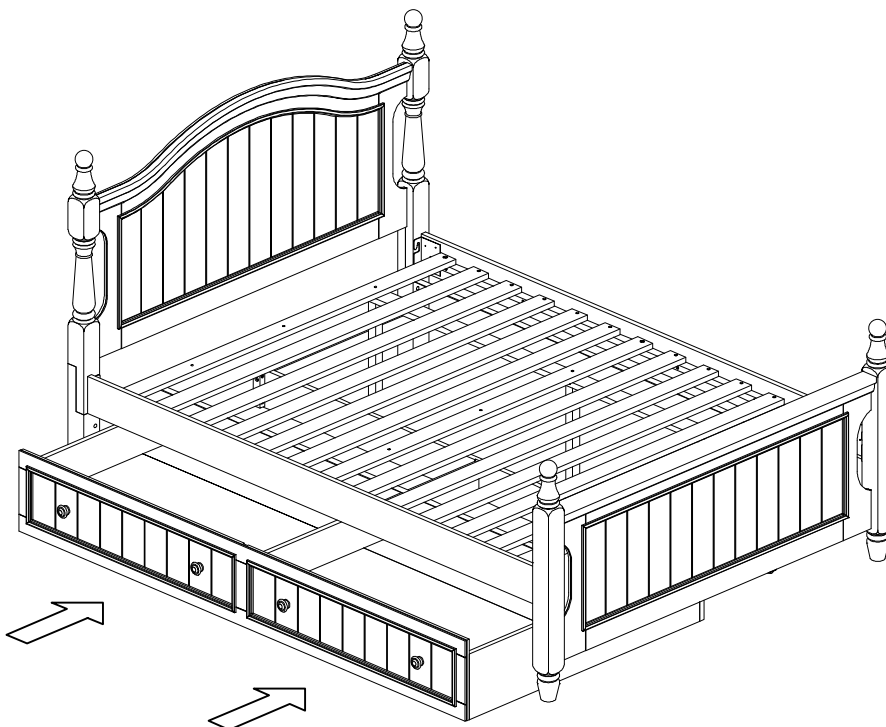

STEP 6 / ETAPE 6