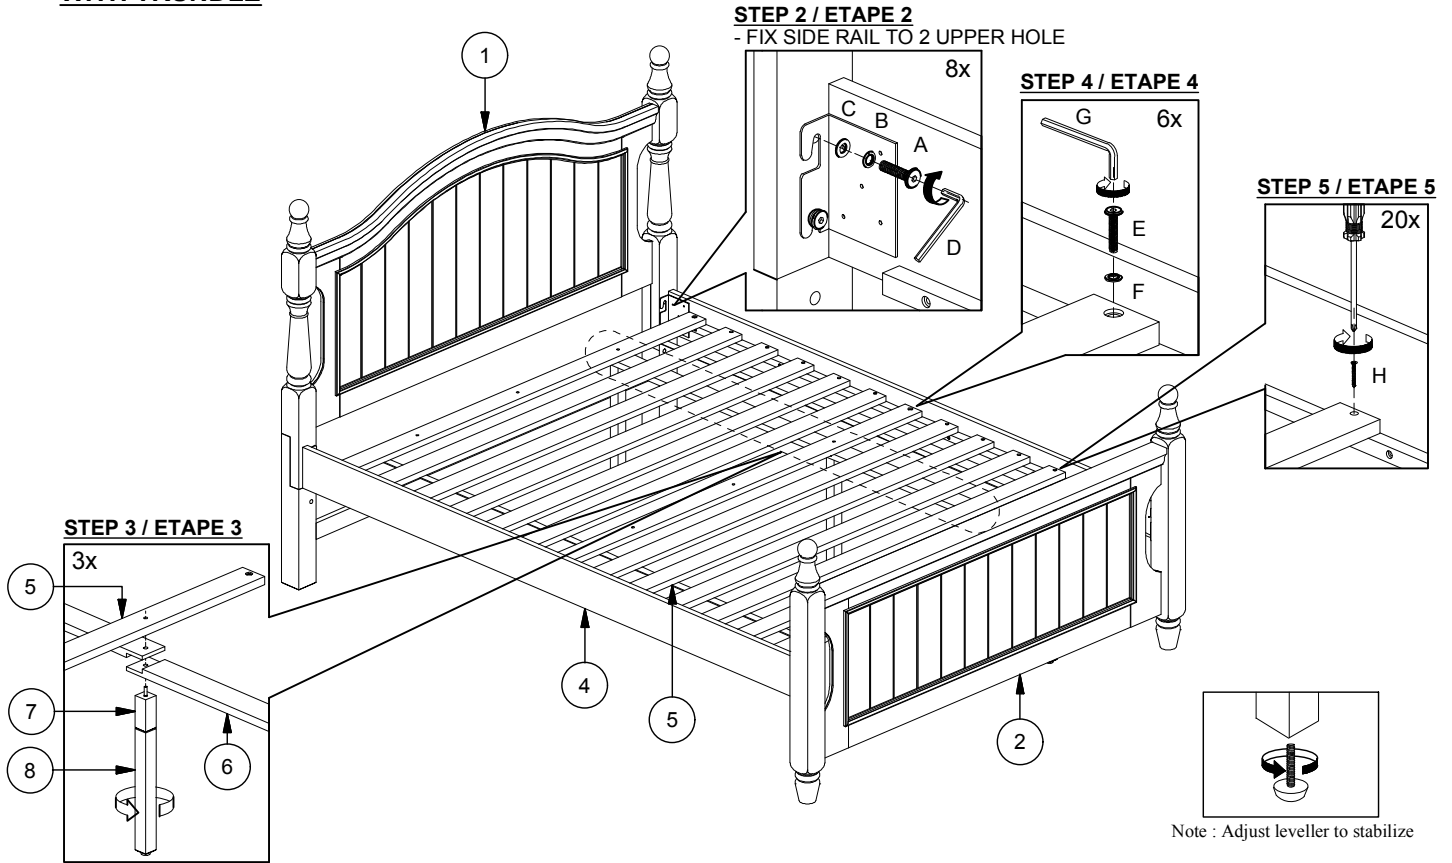

H O M E E L E G A N C E

ASSEMBLY INSTRUCTION INSTRUCTIONS D'ASSEMBLAGE

Item No : B1799F-1/2/ T-3

Description : FULL BED / LIT DOUBLE

WITH TRUNDLE