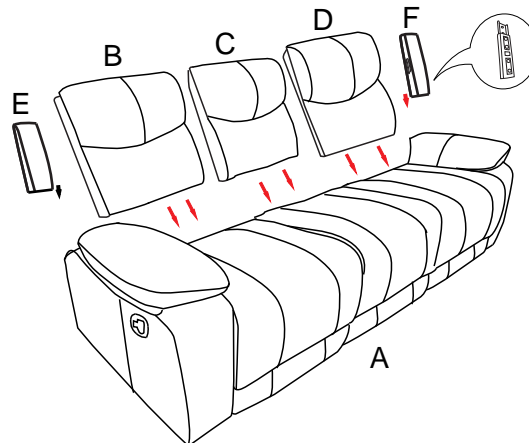

99922-3
Sofa / Sofa

HAVE A QUESTION? GIVE US A CALL. 1-800-363-0219 VOUS AVEZ UNE QUESTION? APPELEZ-NOUS AU 1-800-363-0219

Thank you for purchasing this product from Mazin Furniture. Please take the time to read and follow the instructions below. Check that you have all parts and hardware before assembly. Parts apparently missing are often found in the packing materials. If you do not have all the parts listed, call us and they will be sent to you immediately. Should parts be damaged during transportation, give us a call and we will replace the damaged part as soon as possible.

PARTSLIST/LISTE DES PIÈCES				
1		Seat/Siège	1PC	
2		Chairback/ Dossier de la chaise	3set	
3		Ear/Oreille	1set	

STEP 1 / ÉTAPE 1:

Align the male & female brackets.
Push down tightly to secure.
Alignez les supports.
Poussez vers le bas pour fixer