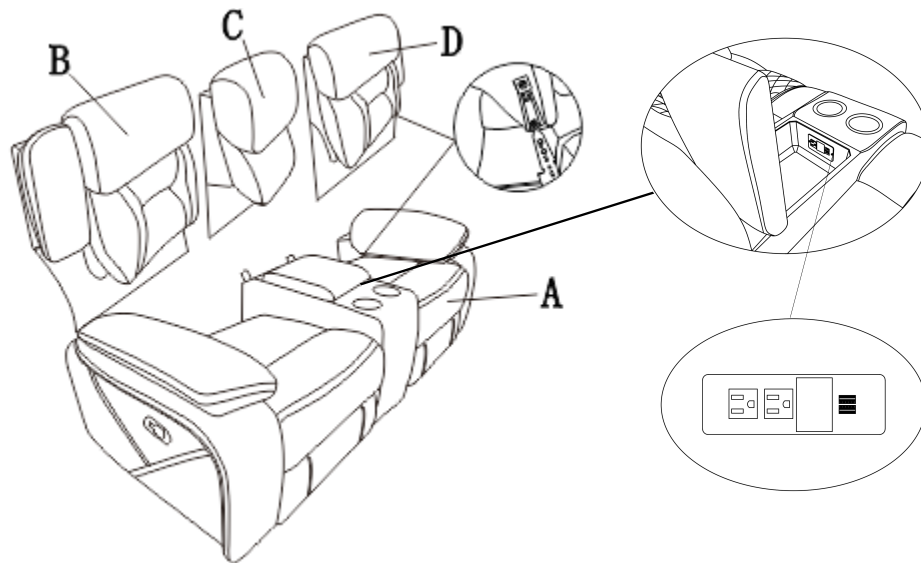

Assembly Instruction
DOUBLE RECLINING LOVESEAT
W/CONSOLE
ITEM NO.: 9989DB-2

NOTE: Do not use power tools for assembly. Power tools increase the risk of over tightening which leads to splitting or cracking the wood.

COMPONENT LIST (LOVE SEAT)

NO.	DRAWING	QTY	DESCRIPTION
A		1	SEAT
B		1	LSF BACK REST
C		1	CONSOLE BACK REST
D		1	RSF BACK REST

STEP# 1

Align the female brackets at the back onto the male brackets at the seat, insert back rest to the seat and make sure it is fixed in position securely.