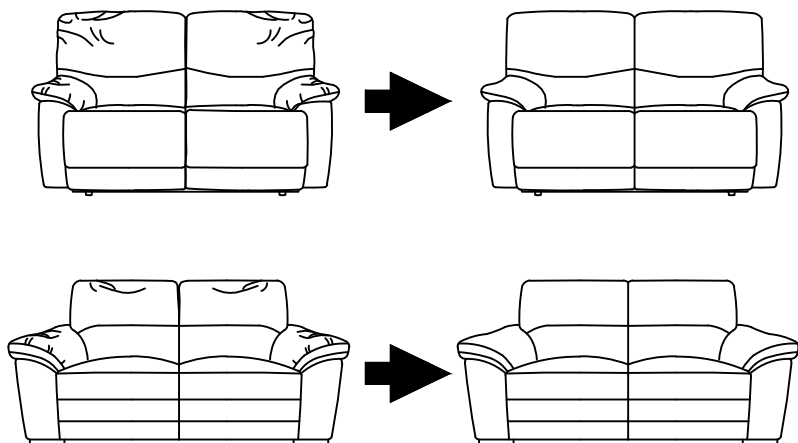

TOP GRAIN LEATHER MATCH PVC CARE INSTRUCTION. INSTRUCTIONS POUR LES SOINS DU CUIR ET PVC:

- Avoid exposing furniture directly to sunlight or heating and air conditioning outlets.
- Éviter d'exposer les meubles aux rayons directs du soleil ou aux sorties de chaleur et d'air climatisé.
- Exposure to sunlight or heating and air conditioning outlets will fade/damage top grain leather match PVC.
- Éviter d'exposer les meubles aux rayons directs du soleil ou aux sorties de chaleur et d'air climatisé.
- Wipe gently with a damp soft cloth to remove dust, dirt and any buildup.
- Pour enlever la poussière, essuyer avec un chiffon doux.