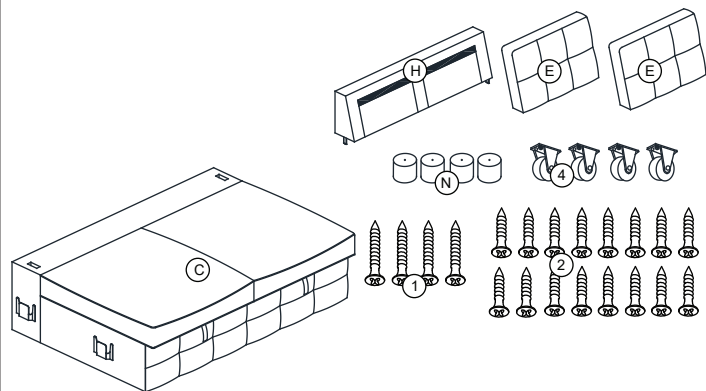

ASSEMBLY INSTRUCTION INSTRUCTIONS D'ASSEMBLAGE

ITEM NO : 99023LGY-2A - ARMLESS 2-SEATER W/PULL-OUT BED / CAUSEUSE SANS BRAS / LIT GIGOGNE
99023LGY-LC - LSF CHAISE W/ STORAGE / CHAISE LONGUE GAUCHE / STOCKAGE
99023LGY-2R - RSF 2-SEATER / CAUSEUSE DROITE
99023LGY-CR - CORNER SEAT / COIN

99023LGY-2A - ARMLESS 2-SEATER W/PULL-OUT BED
/ CAUSEUSE SANS BRAS / LIT GIGOGNE