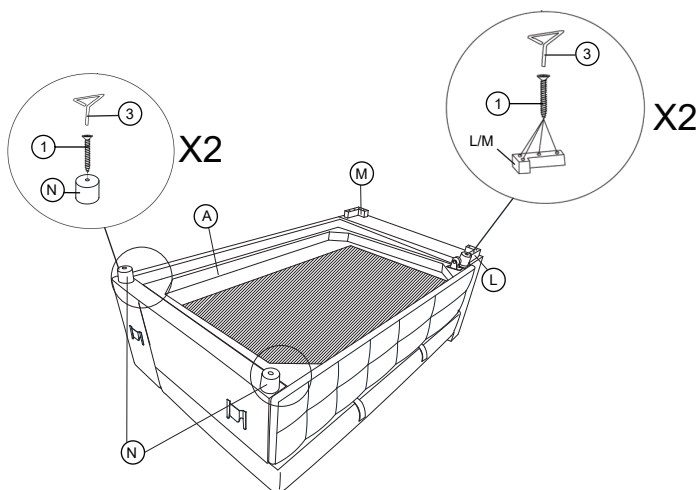

ASSEMBLY INSTRUCTION INSTRUCTIONS D'ASSEMBLAGE

ITEM NO : 99023LGY-2A - ARMLESS 2-SEATER W/PULL-OUT BED / CAUSEUSE SANS BRAS / LIT GIGOGNE
99023LGY-LC - LSF CHAISE W/ STORAGE / CHAISE LONGUE GAUCHE / STOCKAGE
99023LGY-2R - RSF 2-SEATER / CAUSEUSE DROITE
99023LGY-CR - CORNER SEAT / COIN

(Step 1/Étape 1)