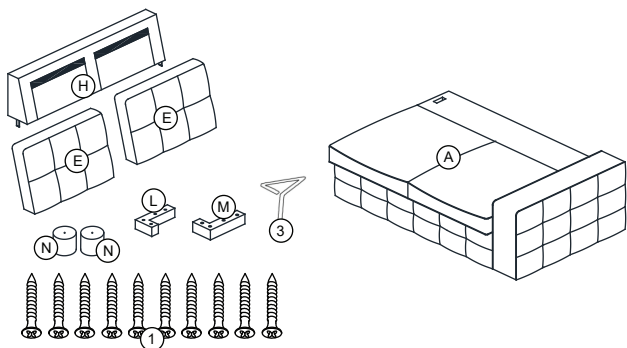

ITEM NO : 99023LGY-2A - ARMLESS 2-SEATER W/PULL-OUT BED / CAUSEUSE SANS BRAS / LIT GIGOGNE
99023LGY-LC - LSF CHAISE W/ STORAGE / CHAISE LONGUE GAUCHE / STOCKAGE
99023LGY-2R - RSF 2-SEATER / CAUSEUSE DROITE
99023LGY-CR - CORNER SEAT / COIN

99023LGY-2A - ARMLESS 2-SEATER W/PULL-OUT BED
/ CAUSEUSE SANS BRAS / LIT GIGOGNE

99023LGY-LC - LSF CHAISE W/ STORAGE
/ CHAISE LONGUE GAUCHE / STOCKAGE

99023LGY-2R - RSF 2-SEATER / CAUSEUSE DROITE

99023LGY-CR - CORNER SEAT / COIN