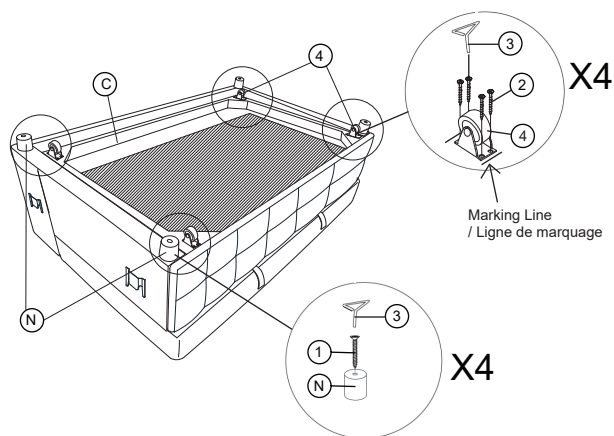

(Step 2/Étape 2)