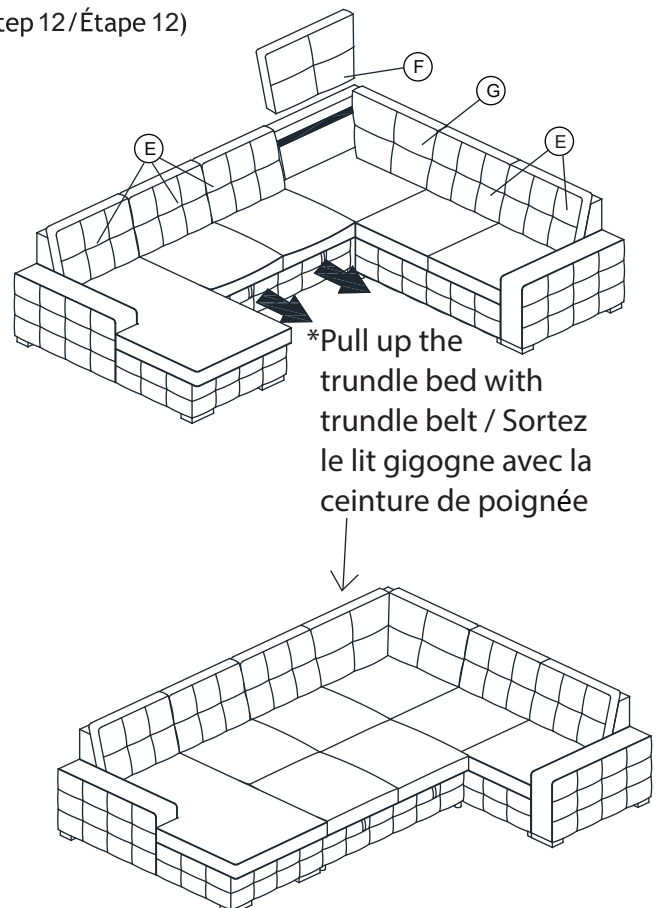

ASSEMBLY INSTRUCTION INSTRUCTIONS D'ASSEMBLAGE

ITEM NO : 99023LGY-2A - ARMLESS 2-SEATER W/PULL-OUT BED / CAUSEUSE SANS BRAS / LIT GIGOGNE
99023LGY-LC - LSF CHAISE W/ STORAGE / CHAISE LONGUE GAUCHE / STOCKAGE
99023LGY-2R - RSF 2-SEATER / CAUSEUSE DROITE
99023LGY-CR - CORNER SEAT / COIN

(Step 9/Étape 9)

(Step 10/Étape 10)

(Step 11/Étape 11)

(Step 12/Étape 12)

ASSEMBLY INSTRUCTION INSTRUCTIONS D'ASSEMBLAGE

ITEM NO : 99023LGY-2A - ARMLESS 2-SEATER W/PULL-OUT BED / CAUSEUSE SANS BRAS / LIT GIGOGNE
99023LGY-LC - LSF CHAISE W/ STORAGE / CHAISE LONGUE GAUCHE / STOCKAGE
99023LGY-2R - RSF 2-SEATER / CAUSEUSE DROITE
99023LGY-CR - CORNER SEAT / COIN

(Step 13/Étape 13)

*Pull up the storage
with trundle belt /
Sortez le rangement
avec poignée ceinture

CARE INSTRUCTION FOR FABRIC:

In order to maintain the original appearance of your upholstery furniture, please follow the following procedures: