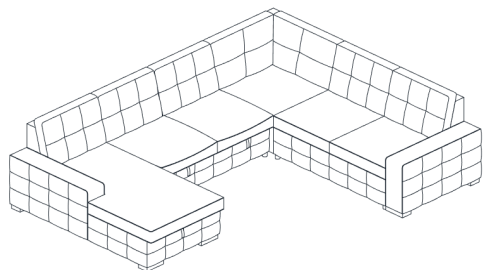

ASSEMBLY INSTRUCTION INSTRUCTIONS D'ASSEMBLAGE

ITEM NO : 99023LGY-2A - ARMLESS 2-SEATER W/PULL-OUT BED / CAUSEUSE SANS BRAS / LIT GIGOGNE
99023LGY-LC - LSF CHAISE W/ STORAGE / CHAISE LONGUE GAUCHE / STOCKAGE
99023LGY-2R - RSF 2-SEATER / CAUSEUSE DROITE
99023LGY-CR - CORNER SEAT / COIN

Thank you for purchasing the product. Please take time to read and follow the instruction below. Check that you have all parts and hardware before assembly. Parts apparently missing are often found in the packing materials. If you do not have all the parts listed, have your dealer contact us and they will be sent to you immediately.

Merci d'avoir acheté ce produit. Veuillez lire et suivre les instructions ci-dessous. Vérifiez avant le montage que vous avez toutes les pièces et fixations. Les pièces qui semblent manquer se trouvent souvent dans les matériaux d'emballage. Si vous n'avez pas toutes les pièces de la liste, demandez à votre détaillant et nous vous les enverrons immédiatement.

! It is recommended to install protective pads under all legs and supports to avoid damage or scratches when placing furniture on a wood floor or other hard surface, and to limit indentation and prevent discoloration if placing on carpet.

! Il est recommandé de placer des coussins protecteurs sous tous les pieds et toutes les bases des meubles pour éviter l'endommager ou d'égratigner les planchers en bois ou autres surfaces dures, et pour limiter l'empreinte et empêcher la décoloration quand les meubles reposent sur la moquette.

! Hardware may loosen over time. Periodically check to make sure all connections are tight. Re-tighten if necessary.

! Le matériel peut se desserrer au fil du temps. Vérifiez périodiquement que toutes les connexions sont serrées. Serrer à nouveau si nécessaire.

PARTS LIST/ LISTE DE PIÈCES

No	Drawing/ DESSIN	Description	QTY/QTÉ
A		Love Seat With Arm / Causeuse Avec Bras	1
B		Corner Seat / Coin	1
C		Love Seat with Pullout Bed / Causeuse Sans Bras/Lit Gigone	1
D		Chaise w/Storage / Chaise Longue / Stockage	1
E		Back Cushion / Doisser	5
F		Back Cushion (Short) Dossier (Court)	1
G		Back Cushion (Long) Dossier (Longue)	1

PARTS LIST/ LISTE DE PIÈCES

No	Drawing/ DESSIN	Description	QTY/QTÉ
H		Love Seat Back Frame Cadre De dossier De Causeuse	2
I		Back Frame (Long) Cadre De Siège (Longue)	1
J		Back Frame (Short) Cadre De Siège (Court)	1
K		Back Frame / Cadre De Siège	1
L		Leg (Left) Pied (Gauche)	2
M		Leg (Right) Pied (Droite)	3
N		Leg / Pied	12

HARDWARE LIST/ LISTE DE QUINCAILLERIE

No	Drawing/ DESSIN	Description	QTY/QTÉ
1		Screw / Vis M4 x 45mm	32
2		Screw / Vis M3.5 x 20mm	16
3		Screw Driver / Tournevis	1
4		Wheel / Roue	4