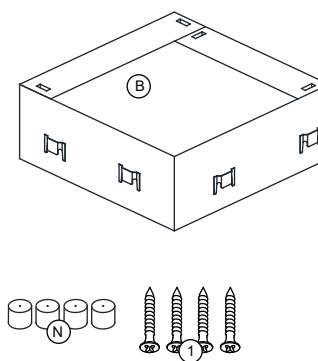

ITEM NO : 99023LGY-2A - ARMLESS 2-SEATER W/PULL-OUT BED / CAUSEUSE SANS BRAS / LIT GIGOGNE
99023LGY-LC - LSF CHAISE W/ STORAGE / CHAISE LONGUE GAUCHE / STOCKAGE
99023LGY-2R - RSF 2-SEATER / CAUSEUSE DROITE
99023LGY-CR - CORNER SEAT / COIN

99023LGY-2A - ARMLESS 2-SEATER W/PULL-OUT BED
/ CAUSEUSE SANS BRAS / LIT GIGOGNE

99023LGY-LC - LSF CHAISE W/ STORAGE
/ CHAISE LONGUE GAUCHE / STOCKAGE

99023LGY-2R - RSF 2-SEATER / CAUSEUSE DROITE

99023LGY-CR - CORNER SEAT / COIN

ASSEMBLY INSTRUCTION INSTRUCTIONS D'ASSEMBLAGE

ITEM NO : 99023LGY-2A - ARMLESS 2-SEATER W/PULL-OUT BED / CAUSEUSE SANS BRAS / LIT GIGOGNE
99023LGY-LC - LSF CHAISE W/ STORAGE / CHAISE LONGUE GAUCHE / STOCKAGE
99023LGY-2R - RSF 2-SEATER / CAUSEUSE DROITE
99023LGY-CR - CORNER SEAT / COIN