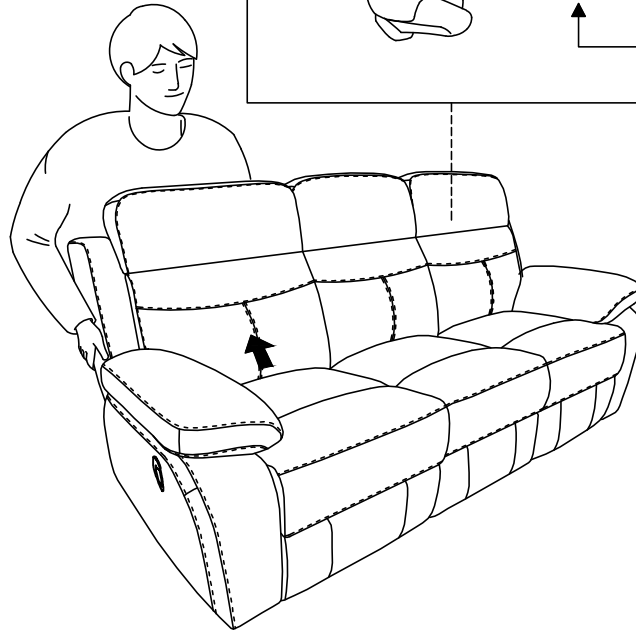

ASSEMBLY INSTRUCTION

INSTRUCTIONS D'ASSEMBLAGE

ITEM NO : 9628 BLK/BUE/LTE-3

Double Reclining Sofa / Sofa Inclinable

Thank you for purchasing the product. Please take time to read and follow the instruction below. Check that you have all parts and hardware before assembly. Parts apparently missing are often found in the packing materials. If you do not have all the parts listed, have your dealer contact us and they will be sent to you immediately.

ASSEMBLY INSTRUCTION

INSTRUCTIONS D'ASSEMBLAGE

ITEM NO : 9628 BLK/BUE/LTE-3

Double Reclining Sofa / Sofa Inclinable

Step 5
Étape 5

Step 6
Étape 6

Step 7
Étape 7

COMPLETED
completé

ASSEMBLY INSTRUCTION

INSTRUCTIONS D'ASSEMBLAGE

ITEM NO : 9628 BLK/BUE/LTE-3

Double Reclining Sofa / Sofa Inclinable

Disassemble the part / Démontez la pièce

Step 1

Étape 1

To unlock the back of the recliner from its base, push up on the small metal hook built into the side of the recliner

Pour déverrouiller l'arrière du fauteuil inclinable de sa base, appuyez sur le petit crochet en métal intégré sur le côté du fauteuil inclinable

Upholstery Cushion Care / instructions De Soins Pour Meubles Rembourrage