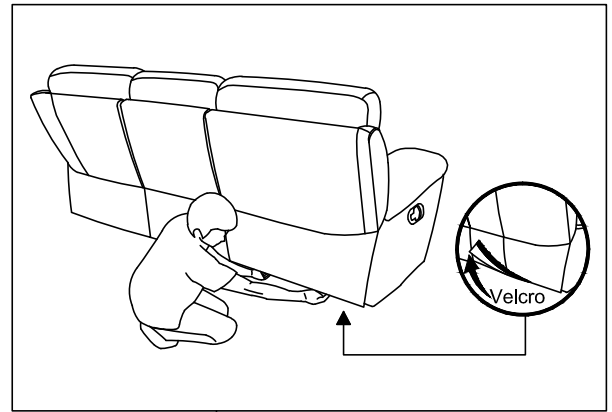

Upholstery Cushion Care / instructions De Soins Pour Meubles Rembourrage