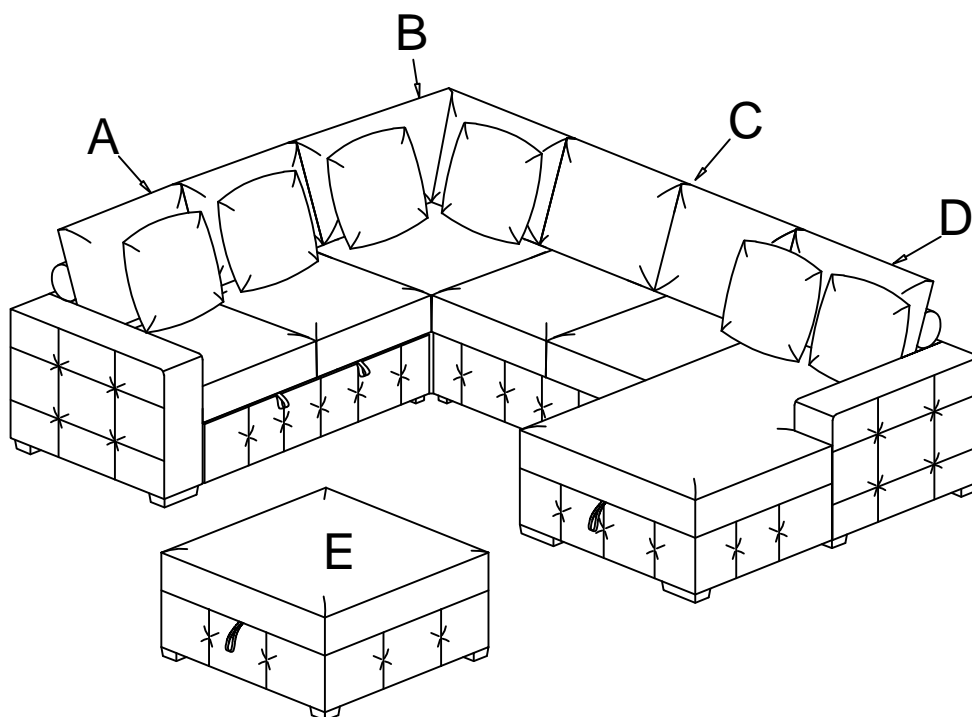

ASSEMBLY INSTRUCTION

ITEM NO: 9624GY-2L/9624BU-2L /9624TP-2L
 Left Side 2-Seater with Pull-out Bed

NO.	PARTS LIST	QTY	DESCRIPTION
A		1	SEAT FRAME
B		2	HEADREST
C		2	2-SEATER BACK CUSHION

STEP # 1:

STEP # 2:

°Wipe gently with a damp soft cloth to remove dust, dirt and any grime build up.

HOME ELEGANCE

ASSEMBLY INSTRUCTION

NO.	PARTS LIST	QTY	DESCRIPTION
A		1	9624GY-2L/9624BU-2L/9624TP-2L
B		1	9624GY-CR/9624BU-CR/9624TP-CR
C		1	9624GY-2A/9624BU-2A/9624TP-2A
D		1	9624GY-RC/9624BU-RC/9624TP-RC
E		1	9624GY-4/9624BU-4/9624TP-4