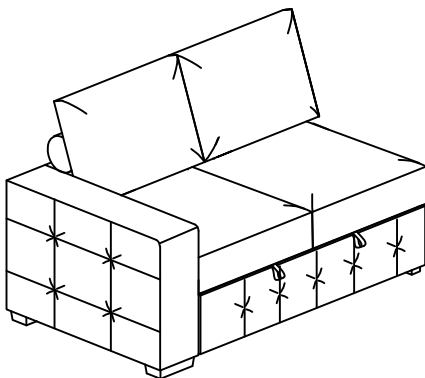

ASSEMBLY INSTRUCTION

ITEM NO: 9624GY-2L/9624BU-2L /9624TP-2L
Left Side 2-Seater with Pull-out Bed

NO.	PARTS LIST	QTY	DESCRIPTION
A		1	SEAT FRAME
B		2	HEADREST
C		2	2-SEATER BACK CUSHION

STEP # 1:

STEP # 2:

STEP # 3:

STEP # 4: COMPLETED

CARE INSTRUCTION FOR FABRIC FURNITURE

In order to maintain the original appearance of your fabric furniture, please follow below simple care procedures.

°Avoid exposing furniture directly to sunlight or heating and air conditioning outlets. Exposure to sunlight or heating and air conditioning outlets will fade/damage fabric.

°Wipe gently with a damp soft cloth to remove dust, dirt and any grime build up.