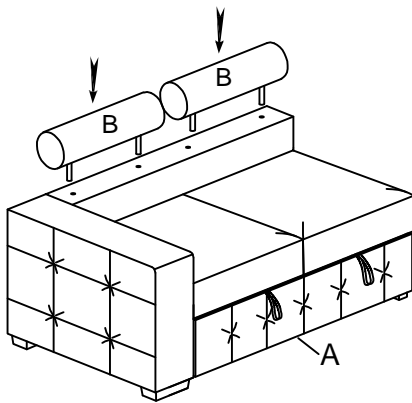

ASSEMBLY INSTRUCTION

ITEM NO: 9624GY-2L/9624BU-2L /9624TP-2L
 Left Side 2-Seater with Pull-out Bed

NO.	PARTS LIST	QTY	DESCRIPTION
A		1	SEAT FRAME
B		2	HEADREST
C		2	2-SEATER BACK CUSHION

STEP # 1:

STEP # 2:

°Wipe gently with a damp soft cloth to remove dust, dirt and any grime build up.

HOME ELEGANCE

ASSEMBLY INSTRUCTION

NO.	PARTS LIST	QTY	DESCRIPTION
A		1	9624GY-2L/9624BU-2L/9624TP-2L
B		1	9624GY-CR/9624BU-CR/9624TP-CR
C		1	9624GY-2A/9624BU-2A/9624TP-2A
D		1	9624GY-RC/9624BU-RC/9624TP-RC
E		1	9624GY-4/9624BU-4/9624TP-4