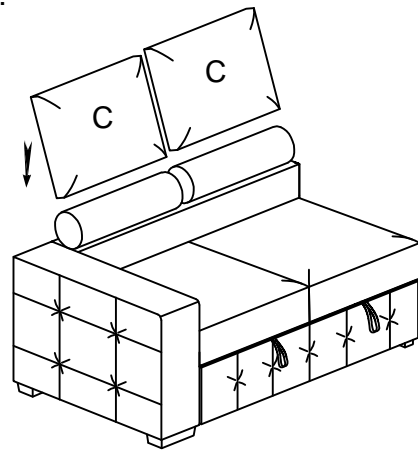

ASSEMBLY INSTRUCTION

ITEM NO: 9624GY-2L/9624BU-2L /9624TP-2L
 Left Side 2-Seater with Pull-out Bed

NO.	PARTS LIST	QTY	DESCRIPTION
A		1	SEAT FRAME
B		2	HEADREST
C		2	2-SEATER BACK CUSHION

STEP # 1:

STEP # 2:

°Wipe gently with a damp soft cloth to remove dust, dirt and any grime build up.

HOME ELEGANCE

ASSEMBLY INSTRUCTION

NO.	PARTS LIST	QTY	DESCRIPTION
A		1	9624GY-2L/9624BU-2L/9624TP-2L
B		1	9624GY-CR/9624BU-CR/9624TP-CR
C		1	9624GY-2A/9624BU-2A/9624TP-2A
D		1	9624GY-RC/9624BU-RC/9624TP-RC
E		1	9624GY-4/9624BU-4/9624TP-4