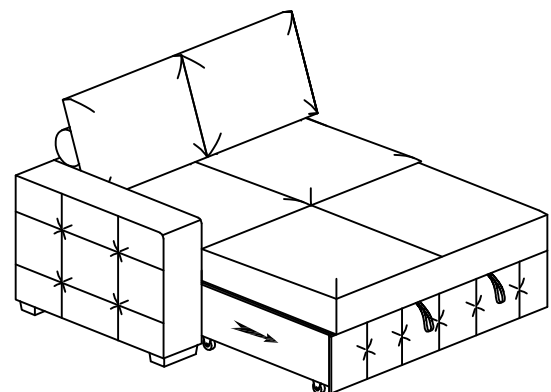

STEP # 4: COMPLETED

CARE INSTRUCTION FOR FABRIC FURNITURE

In order to maintain the original appearance of your fabric furniture, please follow below simple care procedures.

°Avoid exposing furniture directly to sunlight or heating and air conditioning outlets. Exposure to sunlight or heating and air conditioning outlets will fade/damage fabric.

°Wipe gently with a damp soft cloth to remove dust, dirt and any grime build up.