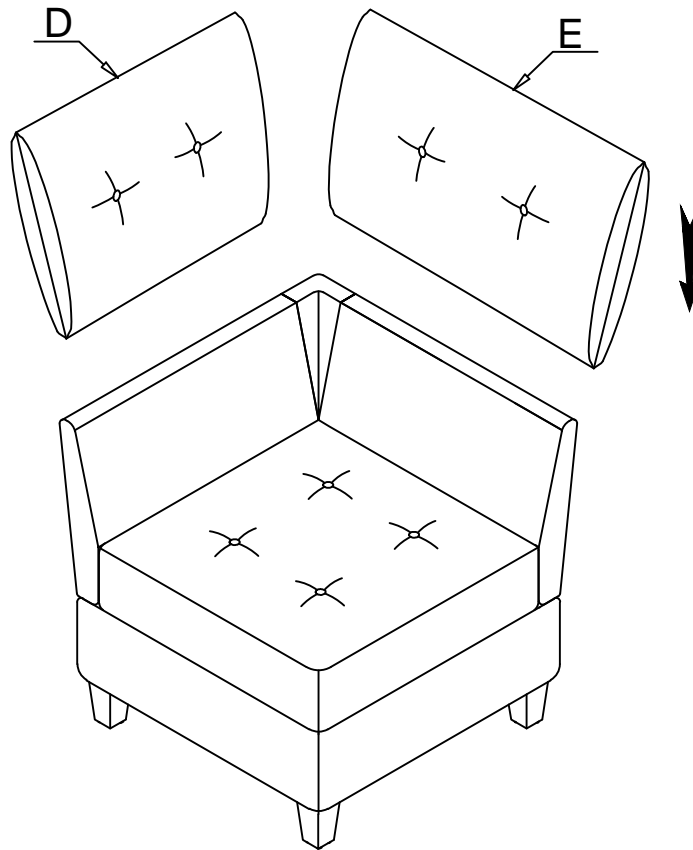

ASSEMBLY INSTRUCTION

ITEM NO: 9557BUE-CR CORNER SEAT WITH STORAGE

NO.	PARTS LIST	QTY	DESCRIPTION	NO.	PARTS LIST	QTY	DESCRIPTION
A		1	Seat Frame	H		4	Washer
B		1	Left Back Rest	I		6	Allen Bolt φM8*35
C		1	Right Back Rest	K		6	Flat Washer M8*φ22*1.5mm
D		1	Left Back Cushion	L		6	Lock Washer M8
E		1	Right Back Cushion	M		1	Allen Key M5*100*50mm
F		1	Ear	N		2	Clamp 60*40*5mm
G		4	Plastic Leg 65*65*118mm				

STEP 1: Take out Left Back rest (B), Right Back rest (C), Plastic leg (G), Washer (H), Allen Bolt (I), Flat Washer (K), Lock Washer (L), Allen Key (M), Clamp (N) from the bottom.

STEP 2:

STEP 3:

STEP 4:

STEP 5:

°Wipe gently with a damp soft cloth to remove dust, dirt and any grime build up.

ASSEMBLY INSTRUCTION

ITEM NO: 9557BUE-CR CORNER SEAT WITH STORAGE

NO.	PARTS LIST	QTY	DESCRIPTION
A		1	Chair With One Arm & Storage
B		1	Armless Chair With Storage
C		1	Corner Seat With Storage
D		1	Ottoman With Storage