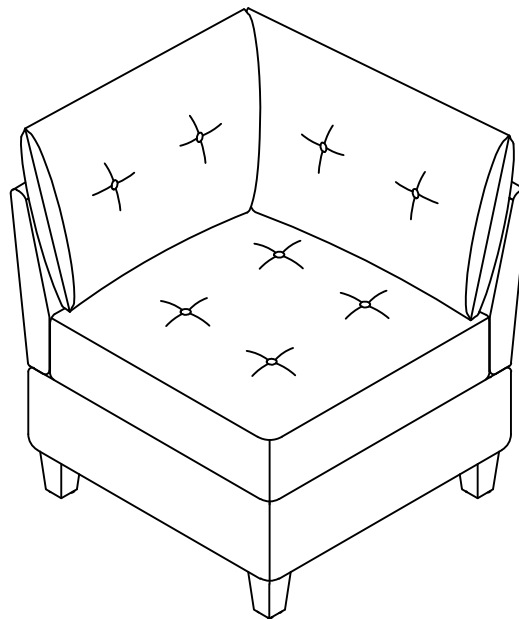

CARE INSTRUCTION FOR FABRIC FURNITURE

In order to maintain the original appearance of your fabric furniture, please follow below simple care procedures.

°Avoid exposing furniture directly to sunlight or heating and air conditioning outlets. Exposure to sunlight or heating and air conditioning outlets will fade/damage fabric.

°Wipe gently with a damp soft cloth to remove dust, dirt and any grime build up.