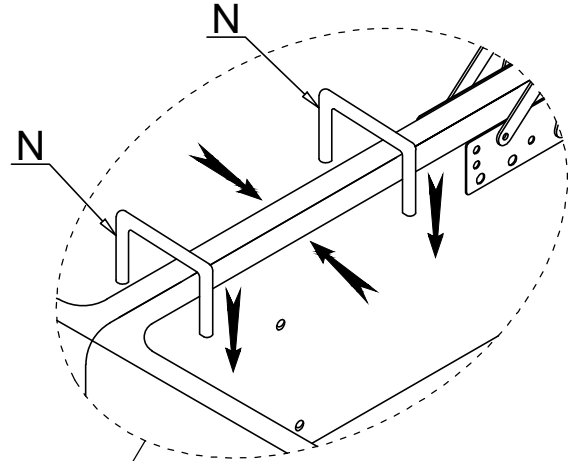

ASSEMBLY INSTRUCTION

ITEM NO: 9557BUE-CR CORNER SEAT WITH STORAGE

NO.	PARTS LIST	QTY	DESCRIPTION	NO.	PARTS LIST	QTY	DESCRIPTION
A		1	Seat Frame	H		4	Washer
B		1	Left Back Rest	I		6	Allen Bolt φM8*35
C		1	Right Back Rest	K		6	Flat Washer M8*φ22*1.5mm
D		1	Left Back Cushion	L		6	Lock Washer M8
E		1	Right Back Cushion	M		1	Allen Key M5*100*50mm
F		1	Ear	N		2	Clamp 60*40*5mm
G		4	Plastic Leg 65*65*118mm				

STEP 1: Take out Left Back rest (B), Right Back rest (C), Plastic leg (G), Washer (H), Allen Bolt (I), Flat Washer (K), Lock Washer (L), Allen Key (M), Clamp (N) from the bottom.

STEP 2:

STEP 3:

STEP 4:

STEP 5:

°Wipe gently with a damp soft cloth to remove dust, dirt and any grime build up.

ASSEMBLY INSTRUCTION

ITEM NO: 9557BUE-CR CORNER SEAT WITH STORAGE

NO.	PARTS LIST	QTY	DESCRIPTION
A		1	Chair With One Arm & Storage
B		1	Armless Chair With Storage
C		1	Corner Seat With Storage
D		1	Ottoman With Storage