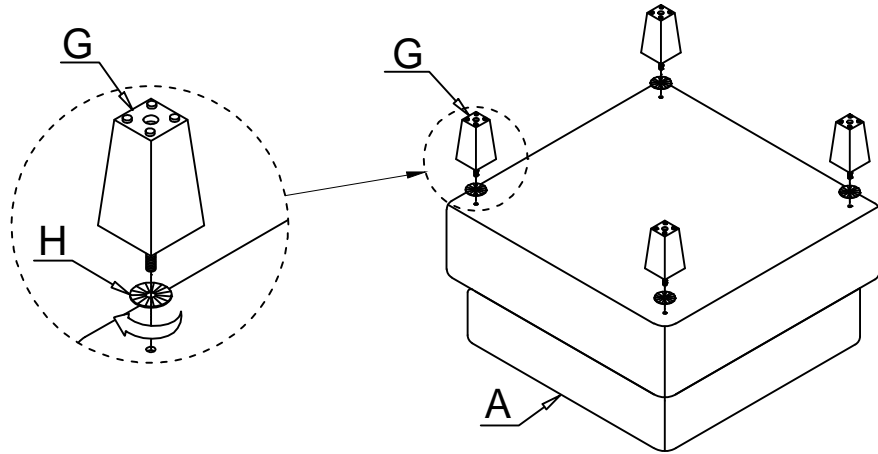

ASSEMBLY INSTRUCTION

ITEM NO: 9557BUE-CR CORNER SEAT WITH STORAGE

NO.	PARTS LIST	QTY	DESCRIPTION	NO.	PARTS LIST	QTY	DESCRIPTION
A		1	Seat Frame	H		4	Washer
B		1	Left Back Rest	I		6	Allen Bolt φM8*35
C		1	Right Back Rest	K		6	Flat Washer M8*φ22*1.5mm
D		1	Left Back Cushion	L		6	Lock Washer M8
E		1	Right Back Cushion	M		1	Allen Key M5*100*50mm
F		1	Ear	N		2	Clamp 60*40*5mm
G		4	Plastic Leg 65*65*118mm				

STEP 1: Take out Left Back rest (B), Right Back rest (C), Plastic leg (G), Washer (H), Allen Bolt (I), Flat Washer (K), Lock Washer (L), Allen Key (M), Clamp (N) from the bottom.

STEP 2:

STEP 3:

STEP 4:

STEP 5: