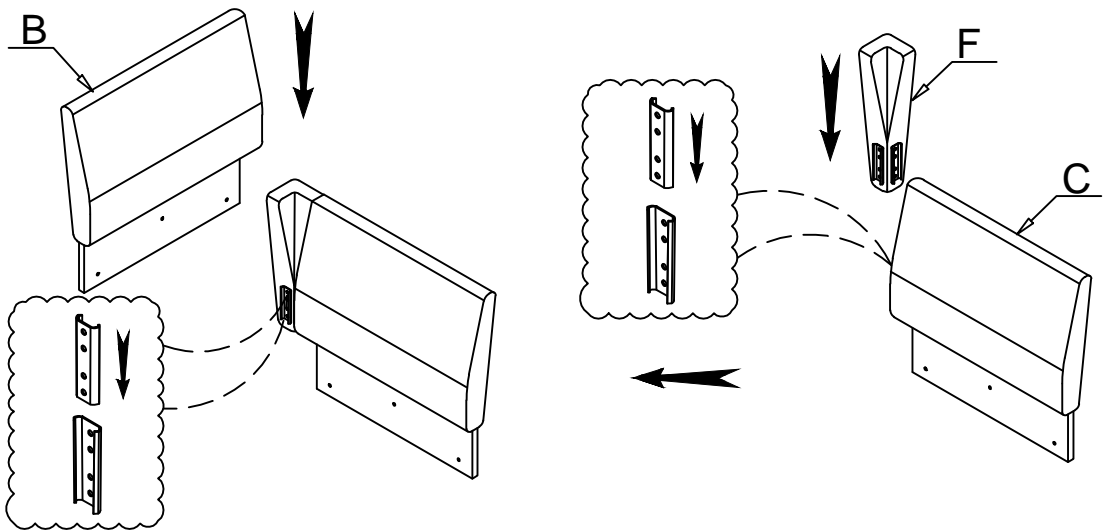

ASSEMBLY INSTRUCTION

ITEM NO: 9557BUE-CR CORNER SEAT WITH STORAGE

NO.	PARTS LIST	QTY	DESCRIPTION	NO.	PARTS LIST	QTY	DESCRIPTION
A		1	Seat Frame	H		4	Washer
B		1	Left Back Rest	I		6	Allen Bolt φM8*35
C		1	Right Back Rest	K		6	Flat Washer M8*φ22*1.5mm
D		1	Left Back Cushion	L		6	Lock Washer M8
E		1	Right Back Cushion	M		1	Allen Key M5*100*50mm
F		1	Ear	N		2	Clamp 60*40*5mm
G		4	Plastic Leg 65*65*118mm				

STEP 1: Take out Left Back rest (B), Right Back rest (C), Plastic leg (G), Washer (H), Allen Bolt (I), Flat Washer (K), Lock Washer (L), Allen Key (M), Clamp (N) from the bottom.

STEP 2:

STEP 3:

STEP 4:

STEP 5: