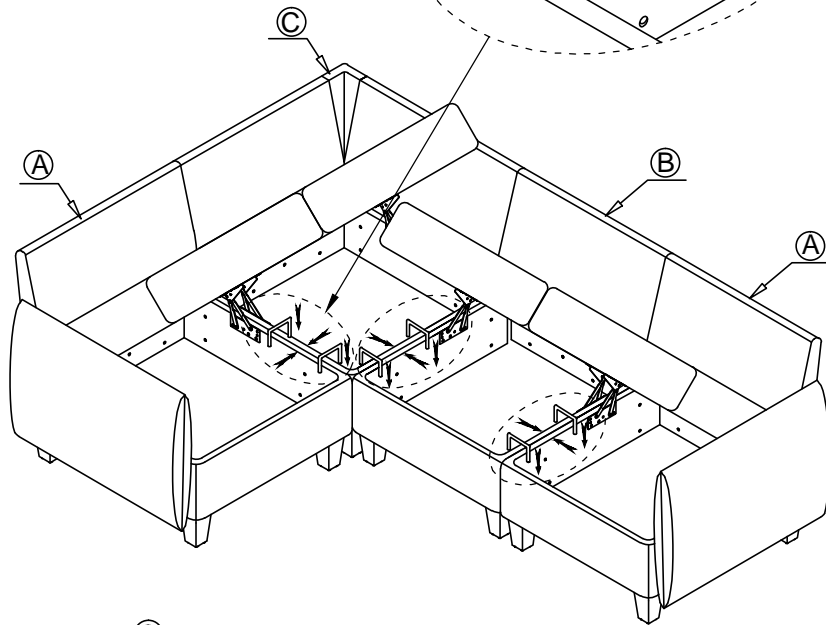

ASSEMBLY INSTRUCTION

ITEM NO: 9557BUE-CR CORNER SEAT WITH STORAGE

NO.	PARTS LIST	QTY	DESCRIPTION
A		1	Chair With One Arm & Storage
B		1	Armless Chair With Storage
C		1	Corner Seat With Storage
D		1	Ottoman With Storage

STEP 7:

STEP 8: