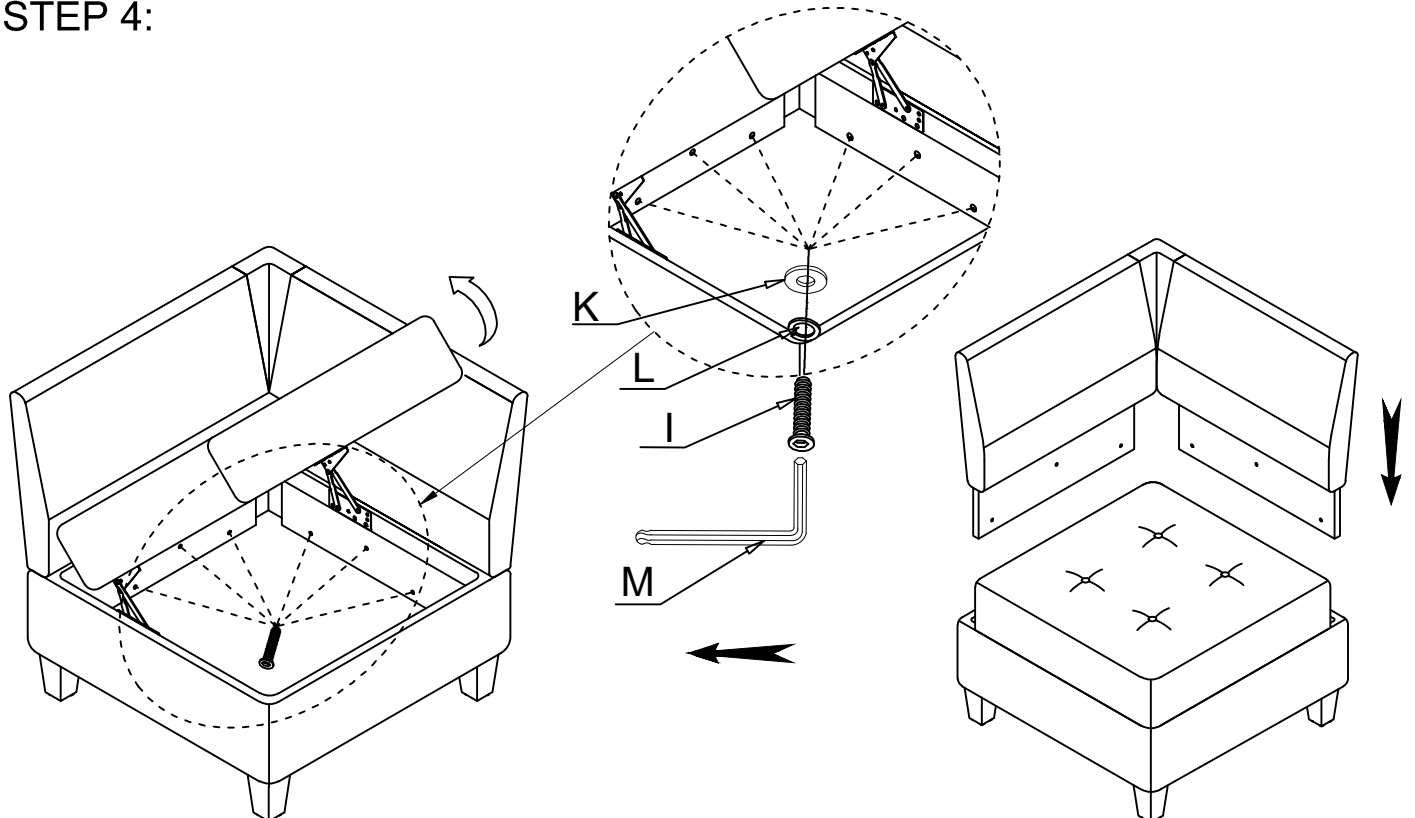

ASSEMBLY INSTRUCTION

ITEM NO: 9557BUE-CR CORNER SEAT WITH STORAGE

NO.	PARTS LIST	QTY	DESCRIPTION	NO.	PARTS LIST	QTY	DESCRIPTION
A		1	Seat Frame	H		4	Washer
B		1	Left Back Rest	I		6	Allen Bolt φM8*35
C		1	Right Back Rest	K		6	Flat Washer M8*φ22*1.5mm
D		1	Left Back Cushion	L		6	Lock Washer M8
E		1	Right Back Cushion	M		1	Allen Key M5*100*50mm
F		1	Ear	N		2	Clamp 60*40*5mm
G		4	Plastic Leg 65*65*118mm				

STEP 1: Take out Left Back rest (B), Right Back rest (C), Plastic leg (G), Washer (H), Allen Bolt (I), Flat Washer (K), Lock Washer (L), Allen Key (M), Clamp (N) from the bottom.

STEP 2:

STEP 3:

STEP 4:

STEP 5:

°Wipe gently with a damp soft cloth to remove dust, dirt and any grime build up.

ASSEMBLY INSTRUCTION

ITEM NO: 9557BUE-CR CORNER SEAT WITH STORAGE

NO.	PARTS LIST	QTY	DESCRIPTION
A		1	Chair With One Arm & Storage
B		1	Armless Chair With Storage
C		1	Corner Seat With Storage
D		1	Ottoman With Storage