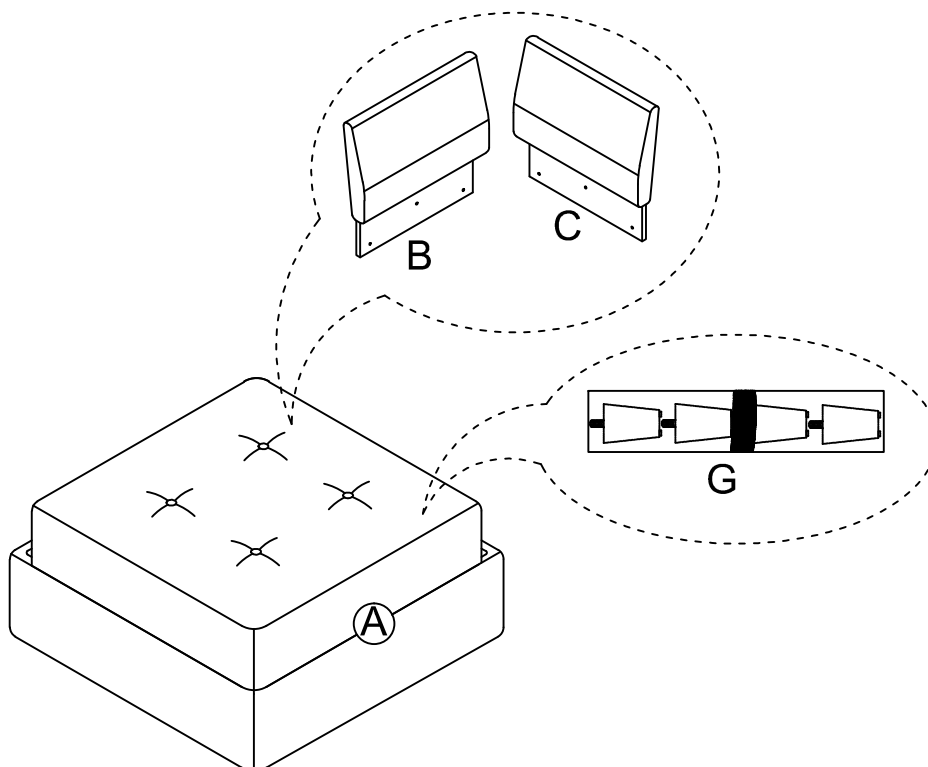

ASSEMBLY INSTRUCTION

ITEM NO: 9557BUE-CR CORNER SEAT WITH STORAGE

NO.	PARTS LIST	QTY	DESCRIPTION	NO.	PARTS LIST	QTY	DESCRIPTION
A		1	Seat Frame	H		4	Washer
B		1	Left Back Rest	I		6	Allen Bolt φM8*35
C		1	Right Back Rest	K		6	Flat Washer M8*φ22*1.5mm
D		1	Left Back Cushion	L		6	Lock Washer M8
E		1	Right Back Cushion	M		1	Allen Key M5*100*50mm
F		1	Ear	N		2	Clamp 60*40*5mm
G		4	Plastic Leg 65*65*118mm				

STEP 1: Take out Left Back rest (B), Right Back rest (C), Plastic leg (G), Washer (H), Allen Bolt (I), Flat Washer (K), Lock Washer (L), Allen Key (M), Clamp (N) from the bottom.

STEP 2:

STEP 3:

STEP 4:

STEP 5:

°Wipe gently with a damp soft cloth to remove dust, dirt and any grime build up.

ASSEMBLY INSTRUCTION

ITEM NO: 9557BUE-CR CORNER SEAT WITH STORAGE

NO.	PARTS LIST	QTY	DESCRIPTION
A		1	Chair With One Arm & Storage
B		1	Armless Chair With Storage
C		1	Corner Seat With Storage
D		1	Ottoman With Storage