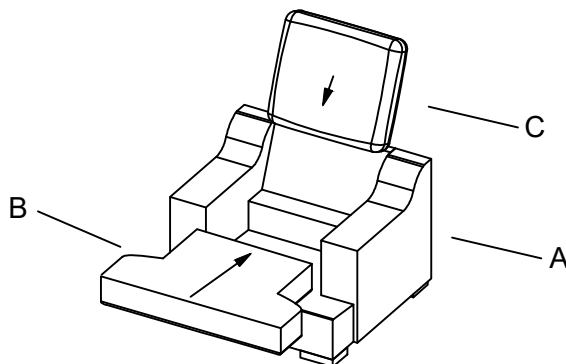

STEP 2

Care instruction for airehyde Furniture:

In order to maintain the original appearance of your airehyde furniture, please follow below simple care proceures:

- Avoid exposing furniture directly to sunlight or heating and air conditioning outlets. Sunlight and or exposure to heating and air conditioning outlets will fade/damage airehyde.
- Vacuum or wipe with a soft cloth to remove dust.

For items use on wooden floor, hard surfaces or carpets, it is recommended to Install protective pads under all legs and supports to avoid/prevent from damages/scratches and discoloration.