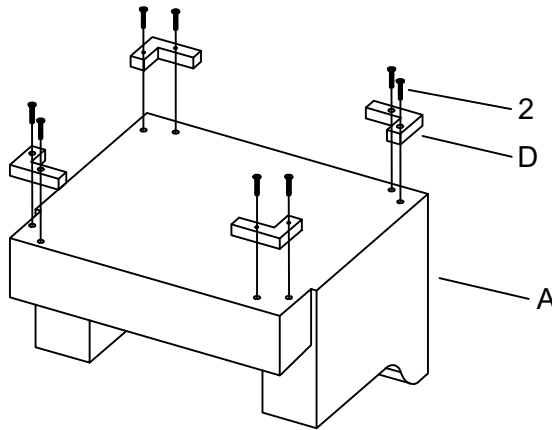

Assembly Instruction

CHAIR
ITEM# : 9404DG/GY-1 CHAIR

PART LIST				HARDWARE LIST				
A	CHAIR FRAME		1 PC	1	ALLEN KEY		5 x 75 mm	1 PC
B	SEAT CUSHION		1 PC	2	BOLT		5/16 x 4"	8 PCS
C	BACK CUSHION		1 PC					
D	WOODEN LEG		4 PCS					

STEP 1

STEP 2

Care instruction for airehyde Furniture:

In order to maintain the original appearance of your airehyde furniture, please follow below simple care proceures:

- Avoid exposing furniture directly to sunlight or heating and air conditioning outlets. Sunlight and or exposure to heating and air conditioning outlets will fade/damage airehyde.
- Vacuum or wipe with a soft cloth to remove dust.

For items use on wooden floor, hard surfaces or carpets, it is recommended to Install protective pads under all legs and supports to avoid/prevent from damages/scratches and discoloration.