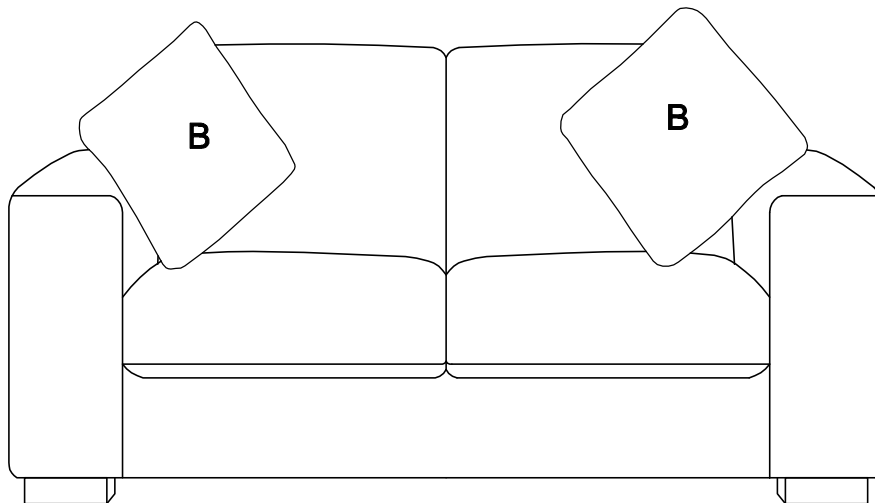

ASSEMBLY INSTRUCTION

ITEM NO: 9288GY-2 LOVE SEAT

LEGS AND HARDWARE ARE STORED IN THE BOTTOM OF THE SEAT, PLEASE TAKE OUT FOR ASSEMBLY.

NO.	PARTS LIST	QTY	DESCRIPTION
A		1	LOVE SEAT
B		2	PILLOW

NO.	HARDWARE LIST	QTY	DESCRIPTION
C	 160*100*50mm	4	WOODEN LEGS
D	 M8*60mm	4	BOLTS
E	 M5*100*38mm	1	ALLEN KEY

ASSEMBLY INSTRUCTION

ITEM NO: 9288GY-2 LOVESEAT

STEP # 1

PARTS INSIDE

STEP # 2

CARE INSTRUCTION FOR FABRIC FURNITURE

In order to maintain the original appearance of your fabric furniture, please follow below simple care procedures.