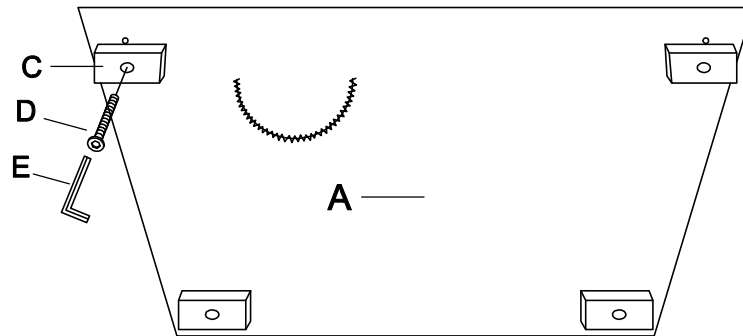

ASSEMBLY INSTRUCTION

ITEM NO: 9288GY-2 LOVE SEAT

LEGS AND HARDWARE ARE STORED IN THE BOTTOM OF THE SEAT, PLEASE TAKE OUT FOR ASSEMBLY.

NO.	PARTS LIST	QTY	DESCRIPTION
A		1	LOVE SEAT
B		2	PILLOW

NO.	HARDWARE LIST	QTY	DESCRIPTION
C	 160*100*50mm	4	WOODEN LEGS
D	 M8*60mm	4	BOLTS
E	 M5*100*38mm	1	ALLEN KEY

ASSEMBLY INSTRUCTION

ITEM NO: 9288GY-2 LOVESEAT

STEP # 1

PARTS INSIDE

STEP # 2

CARE INSTRUCTION FOR FABRIC FURNITURE

In order to maintain the original appearance of your fabric furniture, please follow below simple care procedures.