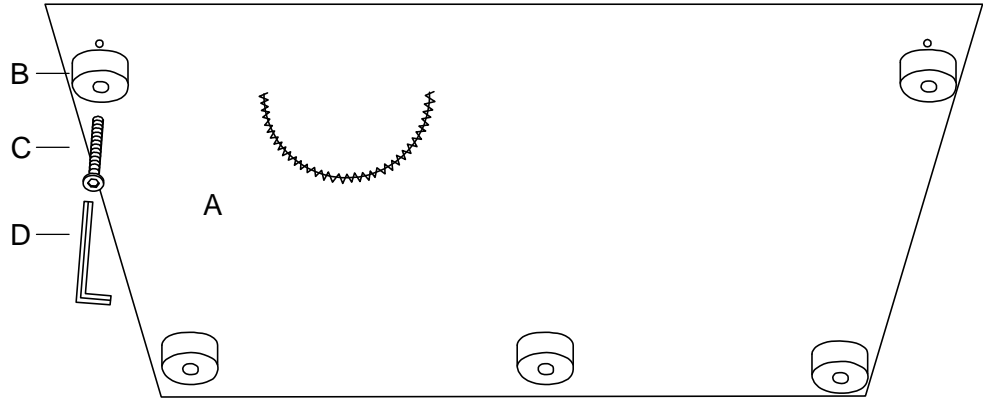

ASSEMBLY INSTRUCTION

ITEM NO: 9277VR-RC RSF CHAISE

LEGS AND HARDWARE ARE STORED IN THE BOTTOM OF THE SEAT, PLEASE TAKE OUT FOR ASSEMBLY.

NO.	PARTS LIST	QTY	DESCRIPTION
A		1	RSF CHAISE

NO.	HARDWARE LIST	QTY	DESCRIPTION
B	 80*80*50mm	5	WOODEN LEGS
C	 M8*60mm	5	BOLT
D	 M5*100*38mm	1	ALLEN KEY

ASSEMBLY INSTRUCTION

ITEM NO: 9277VR-RC RSF CHAISE

STEP 1

PARTS INSIDE

STEP 2 9277VR-RC

CARE INSTRUCTION FOR FABRIC FURNITURE

In order to maintain the original appearance of your fabric furniture, please follow below simple care procedures.