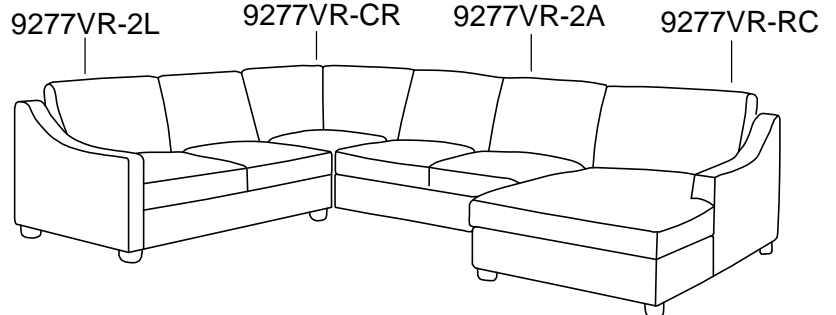

ASSEMBLY INSTRUCTION

ITEM NO: 9277VR-RC RSF CHAISE

LEGS AND HARDWARE ARE STORED IN THE BOTTOM OF THE SEAT, PLEASE TAKE OUT FOR ASSEMBLY.

NO.	PARTS LIST	QTY	DESCRIPTION
A		1	RSF CHAISE

NO.	HARDWARE LIST	QTY	DESCRIPTION
B	 80*80*50mm	5	WOODEN LEGS
C	 M8*60mm	5	BOLT
D	 M5*100*38mm	1	ALLEN KEY

ASSEMBLY INSTRUCTION

ITEM NO: 9277VR-RC RSF CHAISE

STEP 1

PARTS INSIDE

STEP 2 9277VR-RC

CARE INSTRUCTION FOR FABRIC FURNITURE

In order to maintain the original appearance of your fabric furniture, please follow below simple care procedures.