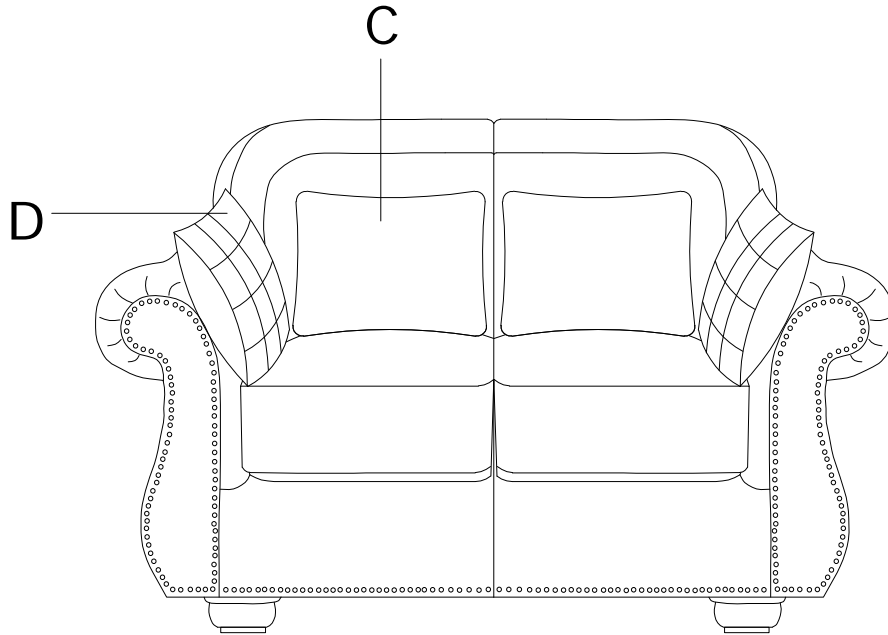

ASSEMBLY INSTRUCTION

ITEM NO: 9270FBE-2 LOVE SEAT

LEGS ARE STORED IN THE BOTTOM OF THE SEAT, PLEASE TAKE OUT FOR ASSEMBLY.

NO.	PARTS LIST	QTY	DESCRIPTION
A		1	LOVE SEAT

NO.	HARDWARE LIST	QTY	DESCRIPTION
B	 ø130*72mm	4	WOODEN LEGS
C	 18"*18"	2	Pillow
D	 18"*18"	2	Check patterned pillow

ASSEMBLY INSTRUCTION

ITEM NO: 9270FBE-2 LOVE SEAT

STEP # 1

STEP # 2

CARE INSTRUCTION FOR FABRIC FURNITURE

In order to maintain the original appearance of your furniture, please follow below care procedures.