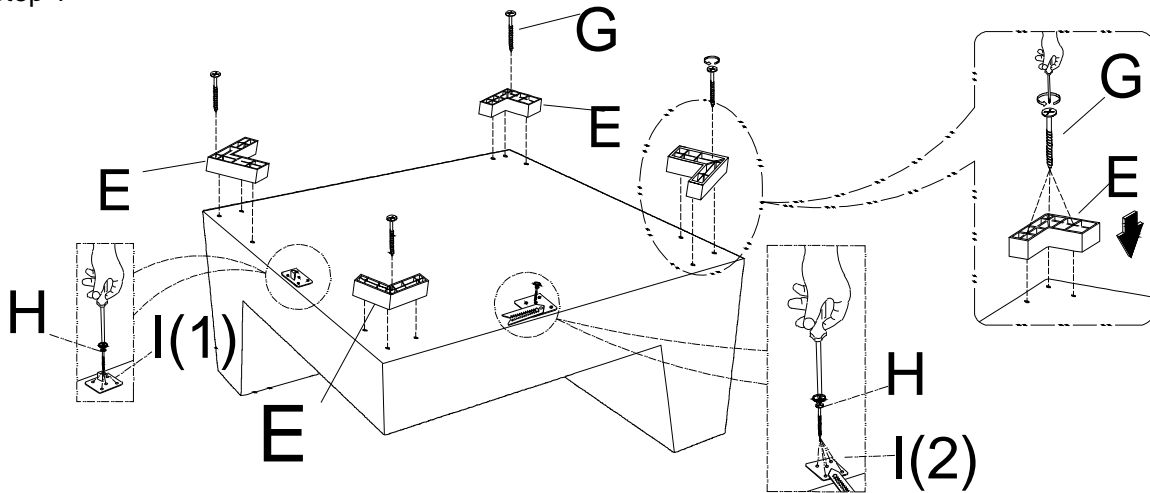

ASSEMBLY INSTRUCTION

ITEM NO.: 8555BE/GY/GB/BK-CR
CORNER SEAT

 Legs and hardware are stored in the box, please take out for assembly.

NOTE: Do not use power tools for assembly. Power tools increase the risk of over tightening which lead to splitting or cracking the wood.

CHAIR COMPONENT LIST

NO	DRAWING	QTY	DESCIPTION
A		1	SEAT
B		1	SEAT CUSHION
C		2	HEADREST
D-L		1	L LSF BACK CUSHION
D-R		1	R RSF BACK CUSHION
E		4	PLASTIC LEG
F		2	CONNECTOR
G		16	SCREW #4X45MM
X		2	SQUARE PILLOW (DIM 21"x21")
H		10	SCREW #4X25MM
I		1	ALLIGATOR INSERT

ASSEMBLY INSTRUCTION

NOTE: Please take out all the parts inside the bottom frame before assembling the leg.

Step 1

Step 2

Step 3

ASSEMBLY INSTRUCTION

ASSEMBLY INSTRUCTION

STEP 1