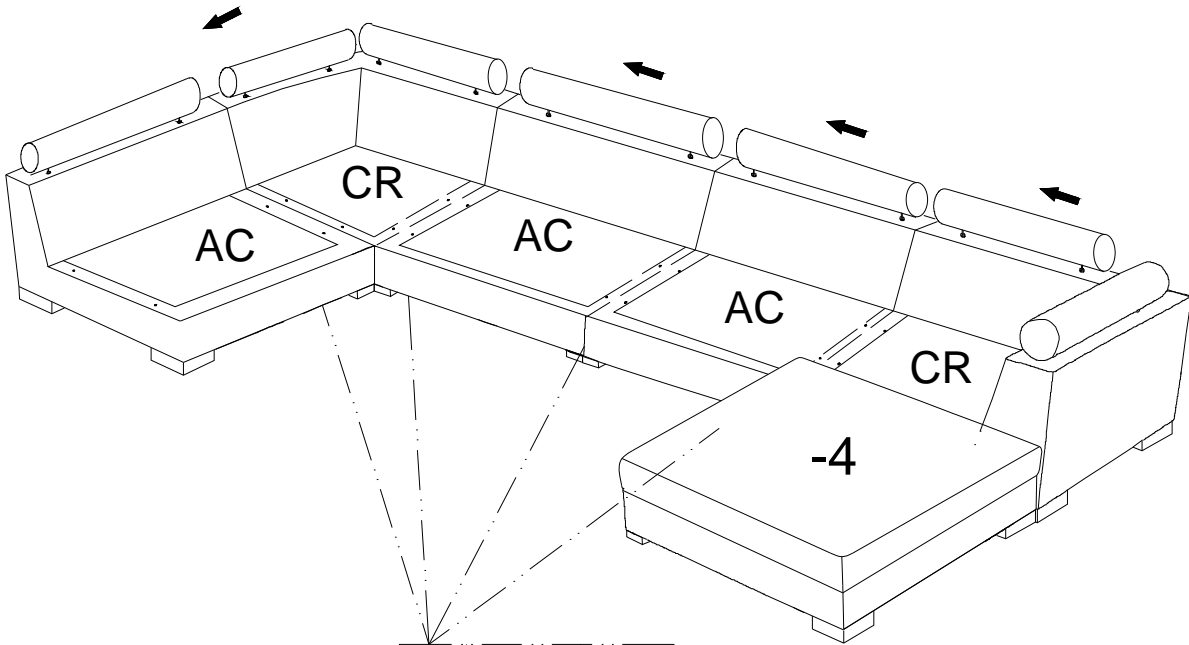

CHAIR COMPONENT LIST

NO	DRAWING	QTY	DESCIPTION
A		1	SEAT
B		1	SEAT CUSHION
C		2	HEADREST
D-L		1	L LSF BACK CUSHION
D-R		1	R RSF BACK CUSHION
E		4	PLASTIC LEG
F		2	CONNECTOR
G		16	SCREW #4X45MM
X		2	SQUARE PILLOW (DIM 21"x21")
H		10	SCREW #4X25MM
I		1	ALLIGATOR INSERT

ASSEMBLY INSTRUCTION

NOTE: Please take out all the parts inside the bottom frame before assembling the leg.

Step 1

Step 2

Step 3

ASSEMBLY INSTRUCTION

ASSEMBLY INSTRUCTION

STEP 1