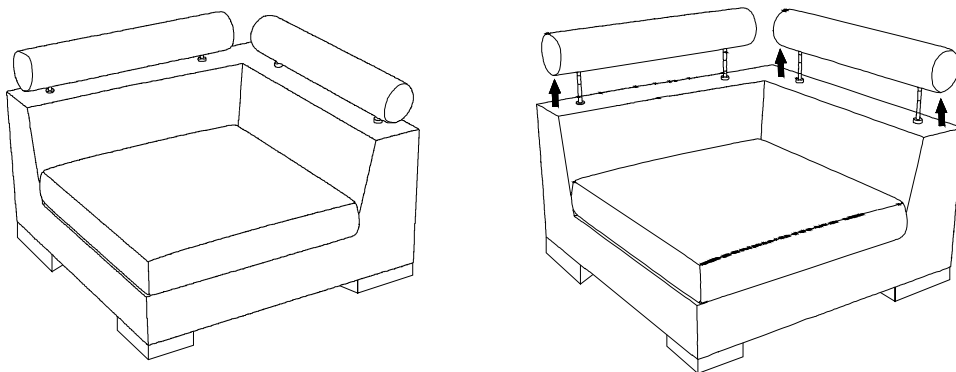

ASSEMBLY INSTRUCTION

ITEM NO.: 8555BE/GY/GB/BK-CR
CORNER SEAT

 Legs and hardware are stored in the box, please take out for assembly.

NOTE: Do not use power tools for assembly. Power tools increase the risk of over tightening which lead to splitting or cracking the wood.

ASSEMBLY INSTRUCTION

NOTE: Please take out all the parts inside the bottom frame before assembling the leg.

Step 1

Step 2

Step 3

ASSEMBLY INSTRUCTION

ASSEMBLY INSTRUCTION

STEP 1