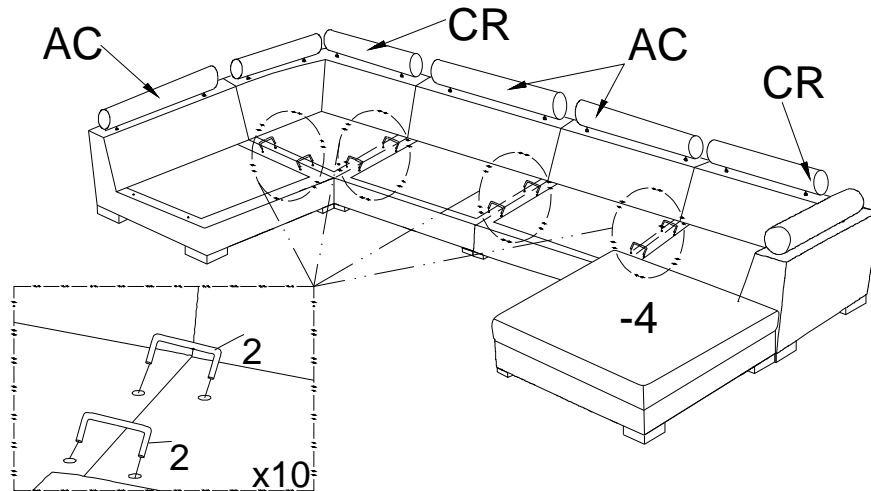

ASSEMBLY INSTRUCTION

STEP 2