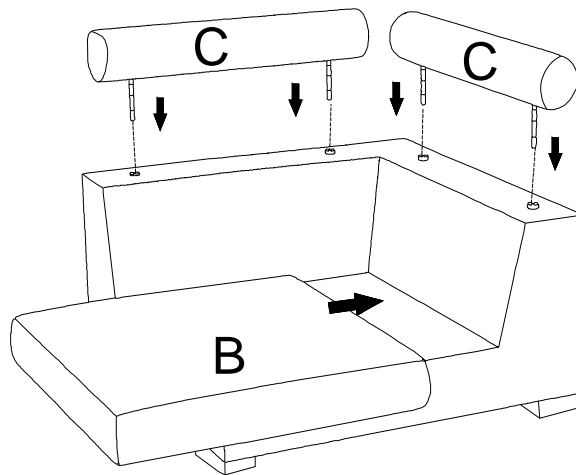

ASSEMBLY INSTRUCTION

ITEM NO.: 8555BE/GY/GB/BK-CR
CORNER SEAT

 Legs and hardware are stored in the box, please take out for assembly.

NOTE: Do not use power tools for assembly. Power tools increase the risk of over tightening which lead to splitting or cracking the wood.

CHAIR COMPONENT LIST

NO	DRAWING	QTY	DESCIPTION
A		1	SEAT
B		1	SEAT CUSHION
C		2	HEADREST
D-L		1	L LSF BACK CUSHION
D-R		1	R RSF BACK CUSHION
E		4	PLASTIC LEG
F		2	CONNECTOR
G		16	SCREW #4X45MM
X		2	SQUARE PILLOW (DIM 21"x21")
H		10	SCREW #4X25MM
I		1	ALLIGATOR INSERT

ASSEMBLY INSTRUCTION

NOTE: Please take out all the parts inside the bottom frame before assembling the leg.

Step 1

Step 2

Step 3

ASSEMBLY INSTRUCTION

ASSEMBLY INSTRUCTION

STEP 1