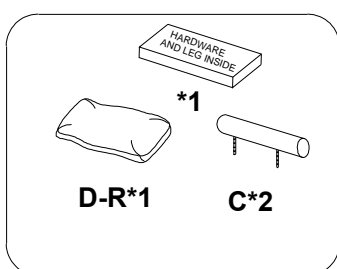

ASSEMBLY INSTRUCTION

ITEM NO.: 8555BE/GY/GB/BK-CR
CORNER SEAT

 Legs and hardware are stored in the box, please take out for assembly.

NOTE: Do not use power tools for assembly. Power tools increase the risk of over tightening which lead to splitting or cracking the wood.

CHAIR COMPONENT LIST

NO	DRAWING	QTY	DESCIPTION
A		1	SEAT
B		1	SEAT CUSHION
C		2	HEADREST
D-L		1	L LSF BACK CUSHION
D-R		1	R RSF BACK CUSHION
E		4	PLASTIC LEG
F		2	CONNECTOR
G		16	SCREW #4X45MM
X		2	SQUARE PILLOW (DIM 21"x21")
H		10	SCREW #4X25MM
I		1	ALLIGATOR INSERT