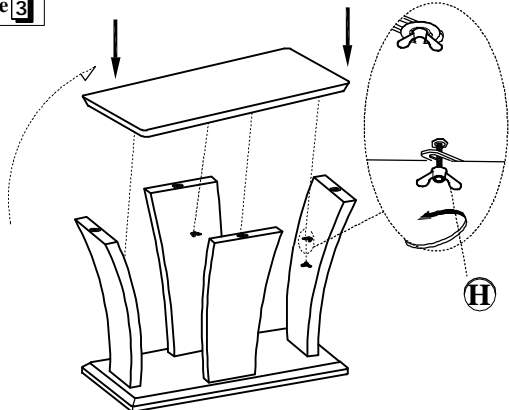

ASSEMBLY INSTRUCTIONS INSTRUCTIONS DE MONTAGE

ITEM NO: 710-30

Coffee Table/ Table basse

Thank you for purchasing this product from Homelegance. Please take the time to read and follow the instructions below. Check that you have all parts and hardware before assembly. Parts apparently missing are often found in the packing materials. If you do not have all the parts listed, have your dealer contact us and they will be sent to you immediately.

HARDWARE LIST

NO	Description	Drawing/Dessin	Size/Dimensions	Q`ty/Q`té
A	Spanner(for bottom)/Clé		Ø M17mm	1 pc
B	Hex nut(for bottom)/ Écrou Hexagonal		Ø M10mm	8 pcs
C	Spring Washer/ Rondelle À Ressort		Ø M12mm	8 pcs
D	Flat Washer/ Rondelle Plate		Ø M18mm	8 pcs
E	Allen Key /Clé			1 pc
F	JCBC Screw		Ø M6mm	4 pcs
G	Angle iron			4 pcs
H	Cap nut (for shelf) /Écrou capuchon		Ø M6mm	4 pcs

Step 1/ Étape 1

Step 2/ Étape 2

Step 3/ Étape 3

Step 4/ Étape 4