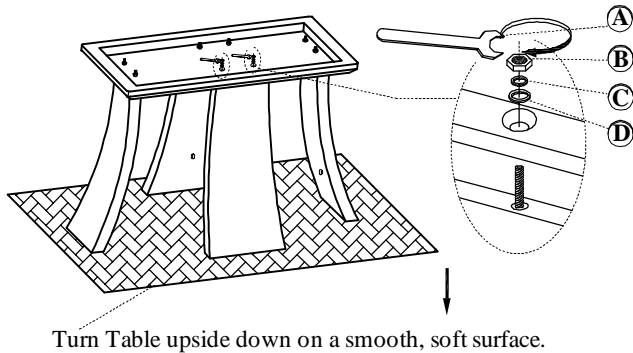

ASSEMBLY INSTRUCTIONS INSTRUCTIONS DE MONTAGE

ITEM NO: 710-30

Coffee Table/ Table basse

Thank you for purchasing this product from Homelegance. Please take the time to read and follow the instructions below. Check that you have all parts and hardware before assembly. Parts apparently missing are often found in the packing materials. If you do not have all the parts listed, have your dealer contact us and they will be sent to you immediately.

Merci d'avoir acheté ce produit de Mazin Furniture. Veuillez lire et suivre les instructions ci-dessous. Vérifiez avant le montage que vous avez toutes les pièces et fixations. Les pièces qui semblent manquer se trouvent souvent dans les matériaux d'emballage. Si vous n'avez pas toutes les pièces de la liste, demandez à votre détaillant et nous vous les enverrons immédiatement.

HARDWARE LIST

NO	Description	Drawing/Dessin	Size/Dimensions	Q`ty/Q`té
A	Spanner(for bottom)/Clé		Ø M17mm	1 pc
B	Hex nut(for bottom)/ Écrou Hexagonal		Ø M10mm	8 pcs
C	Spring Washer/ Rondelle À Ressort		Ø M12mm	8 pcs
D	Flat Washer/ Rondelle Plate		Ø M18mm	8 pcs
E	Allen Key /Clé			1 pc
F	JCBC Screw		Ø M6mm	4 pcs
G	Angle iron			4 pcs
H	Cap nut (for shelf) /Écrou capuchon		Ø M6mm	4 pcs

Step 1/ Étape 1