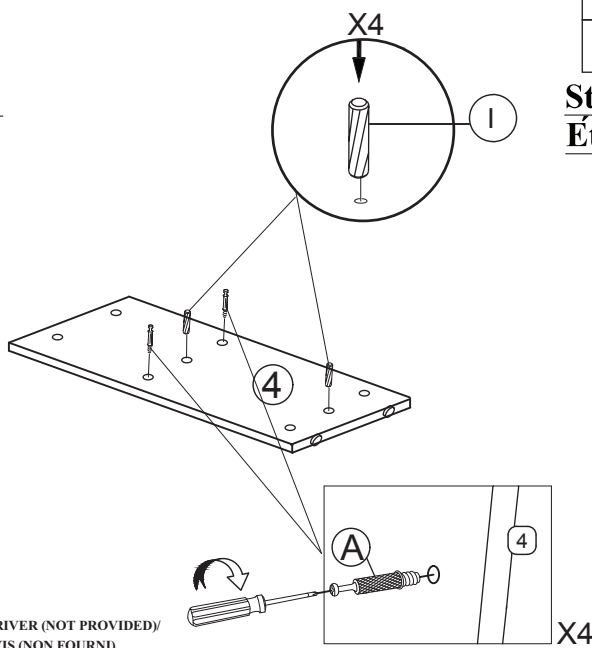

Step 1/ Étape 1

SCREWDRIVER (NOT PROVIDED)/
TOURNEVIS (NON FOURNI)

Step 2/ Étape 2