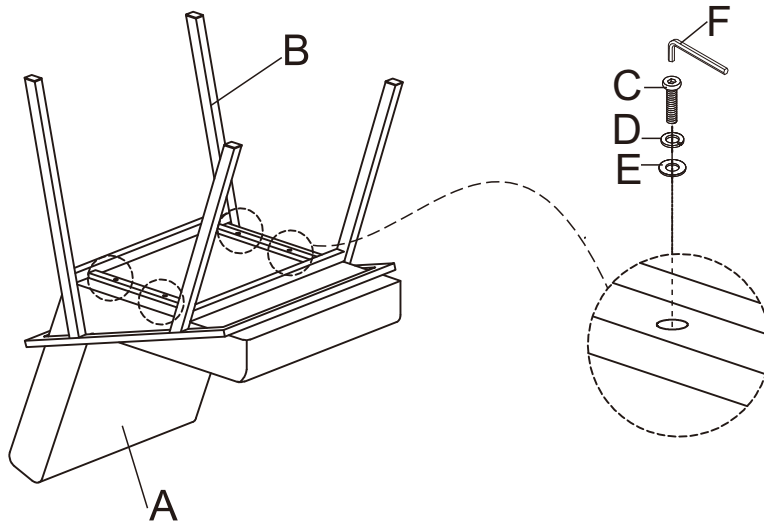

HOME ELEGANCE

ASSEMBLY INSTRUCTION

ITEM NO: 5939S SIDE CHAIR

NO	PARTS LIST		QTY	NO	HARDWARE LIST (PACKED IN 5939S)		QTY
A		SEAT CUSHION	1	C		ALLEN BOLT 1/4" x 30mm	4
				D		SPRING WASHER 1/4 x 10mm x 2mm	4
B		LEG FRAME	1	E		FLAT WASHER 1/4 x 16mm x 2mm	4
				F		ALLEN KEY	1

STEP 1

COMPLETED

! It is recommended to install protective pads under all legs and supports to avoid damage or scratches when placing furniture on a wood floor or other hard surface, and to limit indentation and prevent discoloration if placing on carpet.
DO NOT TIGHTEN BOLTS UNTIL COMPLETELY ASSEMBLED.
HARDWARE MAY LOOSEN OVER TIME. PERIODICALLY CHECK TO MAKE SURE ALL CONNECTIONS ARE TIGHT.
RE-TIGHTEN IF NECESSARY.