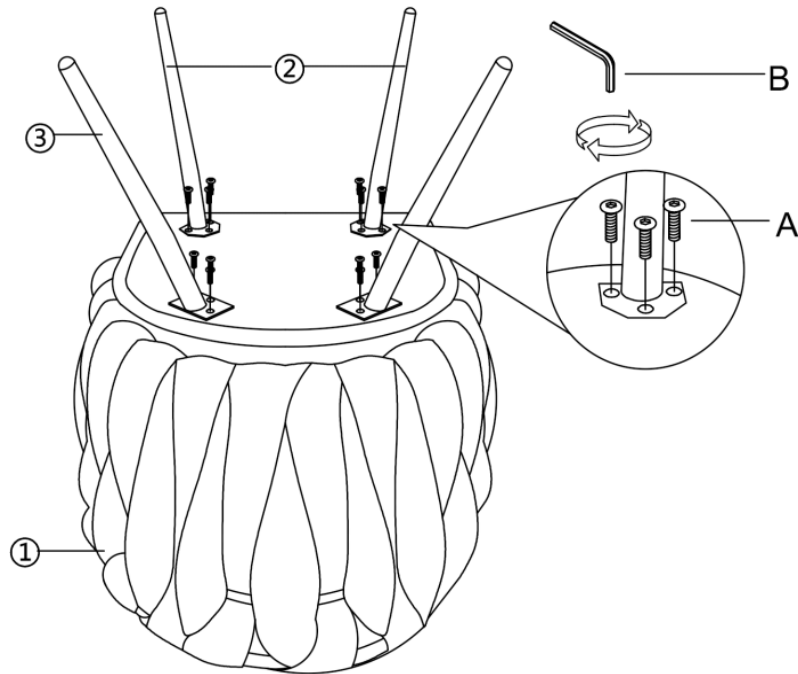

5934

ARM CHAIR / CHAISE A BRAS

HAVE A QUESTION? GIVE US A CALL. 1-800-363-0219 VOUSAVEZUNEQUESTION? APPELEZ -NOUSAU1-800-363-0219

Thank you for purchasing this product from Mazin Furniture. Please take the time to read and follow the instructions below. Check that you have all parts and hardware before assembly. Parts apparently missing are often found in the packing materials. If you do not have all the parts listed, have your dealer contact us and they will be sent to you immediately.

Merci d'avoir achete ce produit de Mazin Furniture. Veuillez lire et suivre les instructions ci-dessous. Verifiez avant le montage que vous avez toutes les pieces et fixations. Les pieces qui semblent manquer se trouvent souvent dans les materiaux d'emballage. Si vous n'avez pas toutes les pieces de la liste, demandez a votre detailliant et nous vous les enverrons immediatement.

PARTS LIST / LISTE DE PIÈCES				HARDWARE LIST/LISTE DE QUINCAILLERIE			
1		Chair Seat / Siège de Chaise	1pc	A		Allen Bolt / Boulon M6*40mm	12pcs
2		Chair Leg / Patte de Chaise	2pcs	B		Allen key / Clé allen 5#	1pc
3		Chair Leg / Patte de Chaise	2pcs				

STEP 1 / ÉTAPE 1: