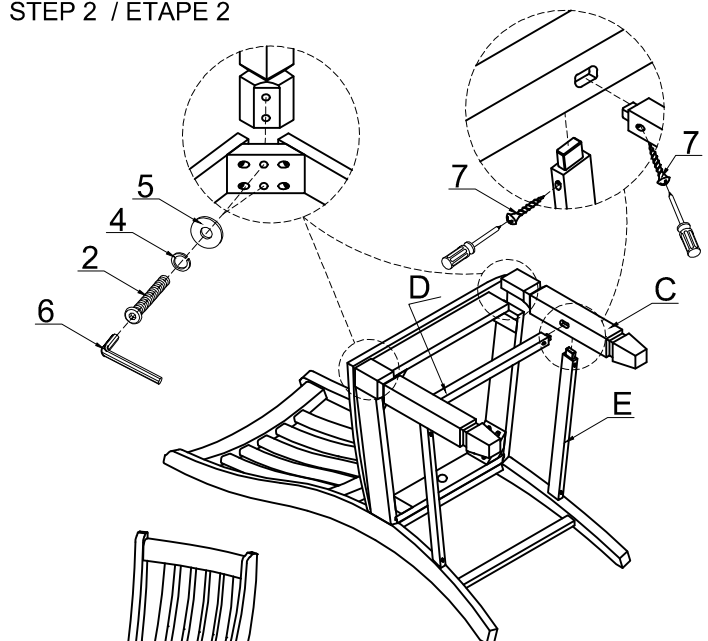

STEP 2 / ETAPE 2

Assembly completed
Assemblage completé

PAGE 1 OF 1

MADE IN VIETNAM

FABRIQUÉ EN VIETNAM