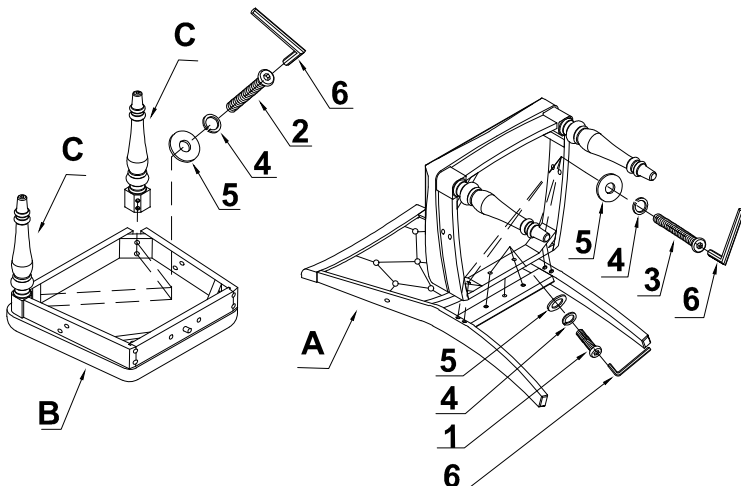

Merci d'avoir acheté ce produit. Veuillez lire et suivre les instructions ci-dessous. Vérifiez avant le montage que vous avez toutes les pièces et fixations. Les pièces qui semblent manquer se trouvent souvent dans les matériaux d'emballage. Si vous n'avez pas toutes les pièces de la liste, demandez à votre détaillant et nous les enverrons immédiatement.

Il est recommandé de placer des coussins protecteurs sous tous les pieds et toutes les bases des meubles pour éviter d'endommager ou d'égratigner les planchers en bois ou autres surface dures, et pour limiter l'empreinte et empêcher la décoloration quand les meubles reposent sur la moquette.

PARTS LIST / LISTE DE PIÈCES				HARDWARE LIST / LISTE DE QUINCAILLERIE FOR EACH CHAIR			
A		Chair Back / Dossier de chaise	1	1		Bolt / Boulon 1/4" - 20 x 1-1/2"	6
B		Seat Frame W/Cushion / Siege	1	2		Bolt / Boulon 1/4" - 20 x 2"	4
C		Front Legs / Pied Avant	2	3		Bolt / Boulon 1/4" - 20 x 3"	4
D		Lsf Arm / Bras - Gauche	1	4		Lock Washer / Rondelle d'arret 1/4" x 1/16"	14
E		Rsf Arm / Bras - Droit	1	5		Flat Washer / Rondelle Plate 1/4" x 5/64"	14
				6		Allen Key / Clé Allen 1/6"	1
				7		Screw / Vis #8 x 1 1/2"	2
* HARDWARE SET ARE PACKED IN 5477NA FOR ASSEMBLY							

STEP 1 / ETAPE 1

STEP 2 / ETAPE 2

STEP 3 / ETAPE 3

STEP 4 / ETAPE 4

COMPLETED
PAGE 1 OF 1
MADE IN VIETNAM
FABRIQUÉ EN VIETNAM