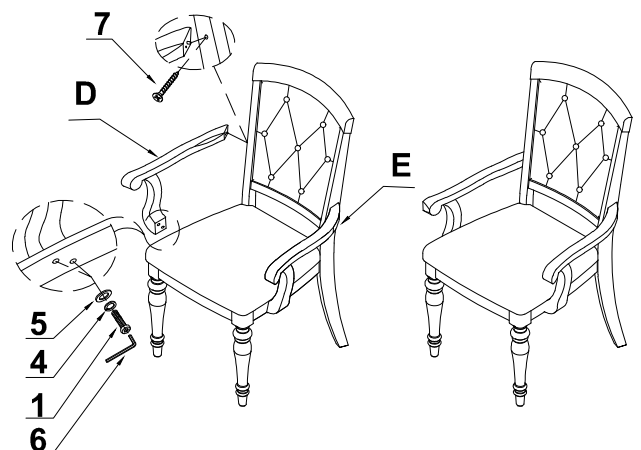

Merci d'avoir acheté ce produit. Veuillez lire et suivre les instructions ci-dessous. Vérifiez avant le montage que vous avez toutes les pièces et fixations. Les pièces qui semblent manquer se trouvent souvent dans les matériaux d'emballage. Si vous n'avez pas toutes les pièces de la liste, demandez à votre détaillant et nous les enverrons immédiatement.

Il est recommandé de placer des coussins protecteurs sous tous les pieds et toutes les bases des meubles pour éviter d'endommager ou d'égratigner les planchers en bois ou autres surface dures, et pour limiter l'empreinte et empêcher la décoloration quand les meubles reposent sur la moquette.

PARTS LIST / LISTE DE PIÈCES				HARDWARE LIST / LISTE DE QUINCAILLERIE FOR EACH CHAIR			
A		Chair Back / Dossier de chaise	1	1		Bolt / Boulon 1/4" - 20 x 1-1/2"	6
B		Seat Frame W/Cushion / Siege	1	2		Bolt / Boulon 1/4" - 20 x 2"	4
C		Front Legs / Pied Avant	2	3		Bolt / Boulon 1/4" - 20 x 3"	4
D		Lsf Arm / Bras - Gauche	1	4		Lock Washer / Rondelle d'arret 1/4" x 1/16"	14
E		Rsf Arm / Bras - Droit	1	5		Flat Washer / Rondelle Plate 1/4" x 5/64"	14
				6		Allen Key / Clé Allen 1/6"	1
				7		Screw / Vis #8 x 1 1/2"	2
* HARDWARE SET ARE PACKED IN 5477NA FOR ASSEMBLY							

STEP 1 / ETAPE 1

STEP 2 / ETAPE 2

STEP 3 / ETAPE 3

STEP 4 / ETAPE 4

COMPLETED
PAGE 1 OF 1
MADE IN VIETNAM
FABRIQUÉ EN VIETNAM