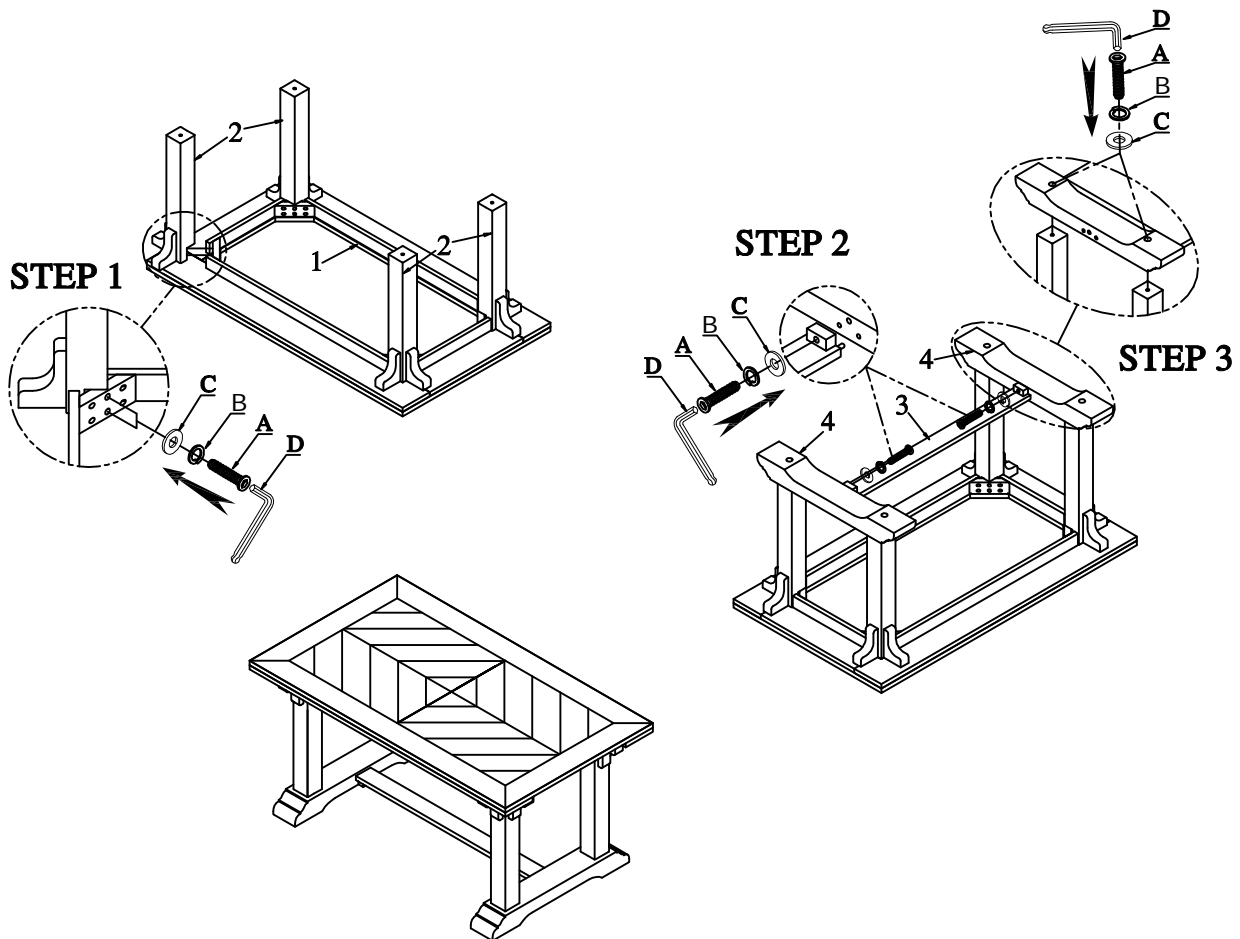

ITEM: 5441-30 Cocktail table

Thank you for purchasing this quality product. Be sure to check all packing material carefully for small parts which may have come loose inside the carton during shipment. Identify and count all parts and compare with the Parts List below.

! For items use on wooden floor, hard surfaces or carpets, it is recommended to install protective pads under all legs and supports to avoid/ prevent from damages/ scratches and discoloration.

! Pour les articles Utilisés sur un plancher en bois, des surfaces dures ou tapis, il est recommandé d'installer des mordaches de protection sous tous les jambes et prend en charge pour éviter/empêcher de dommages/ rayures et la décoloration.

MADE IN VIETNAM

PARTS LIST

NO	DRAWING	Q' TY	DESCRIPTION
1		1	TABLE TOP
2		4	LEG
3		1	CENTER SUPPORT BAR
4		2	BOTTOM LEG

HARDWARE LIST

NO	DRAWING	Q'TY	DESCRIPTION
A		14	Φ5/16"*2-1/4" BOLT
B		14	Φ5/16" LOCK WASHER
C		14	Φ5/16"*19*2mm FLAT WASHER
D		1	Φ5/16" ALLEN KEY