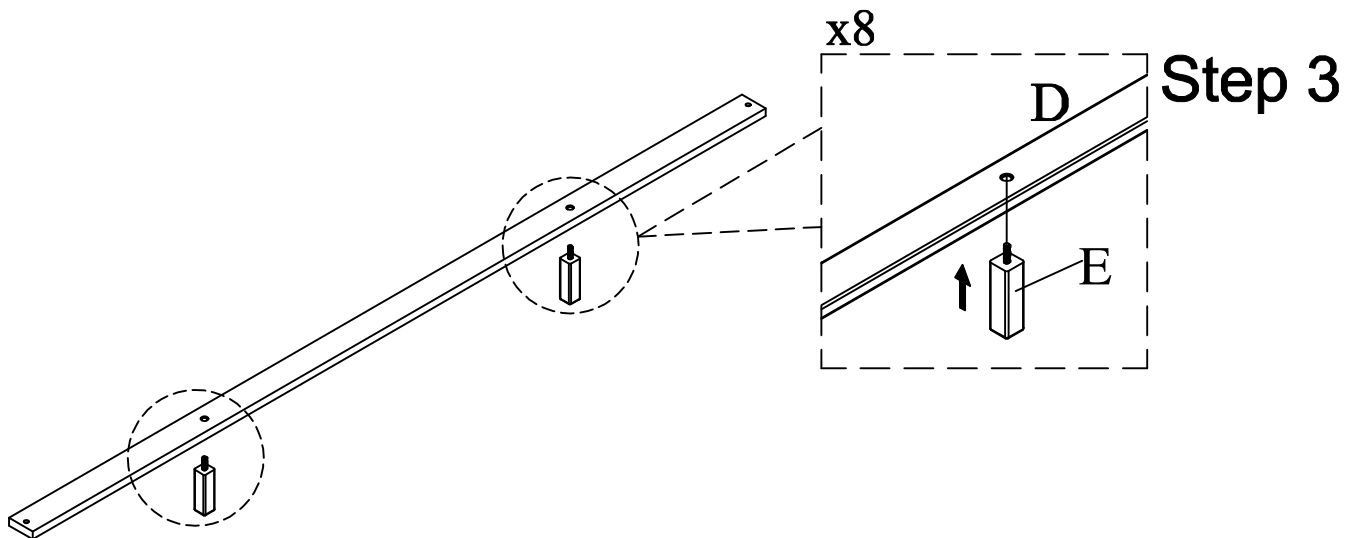

ASSEMBLY INSTRUCTION

It is recommended to install protective pads under all legs and supports to avoid damage or scratches when placing furniture on a wood floor or other hard surface, and to limit indentation and prevent discoloration if placing on carpet.

Il est recommandé de placer des coussins protecteurs sous tous les pieds et toutes les bases des meubles pour éviter d'endommager ou d'égratigner les planchers en bois ou autres surfaces dures, et pour limiter l'empreinte et empêcher la décoloration quand les meubles reposent sur la moquette.