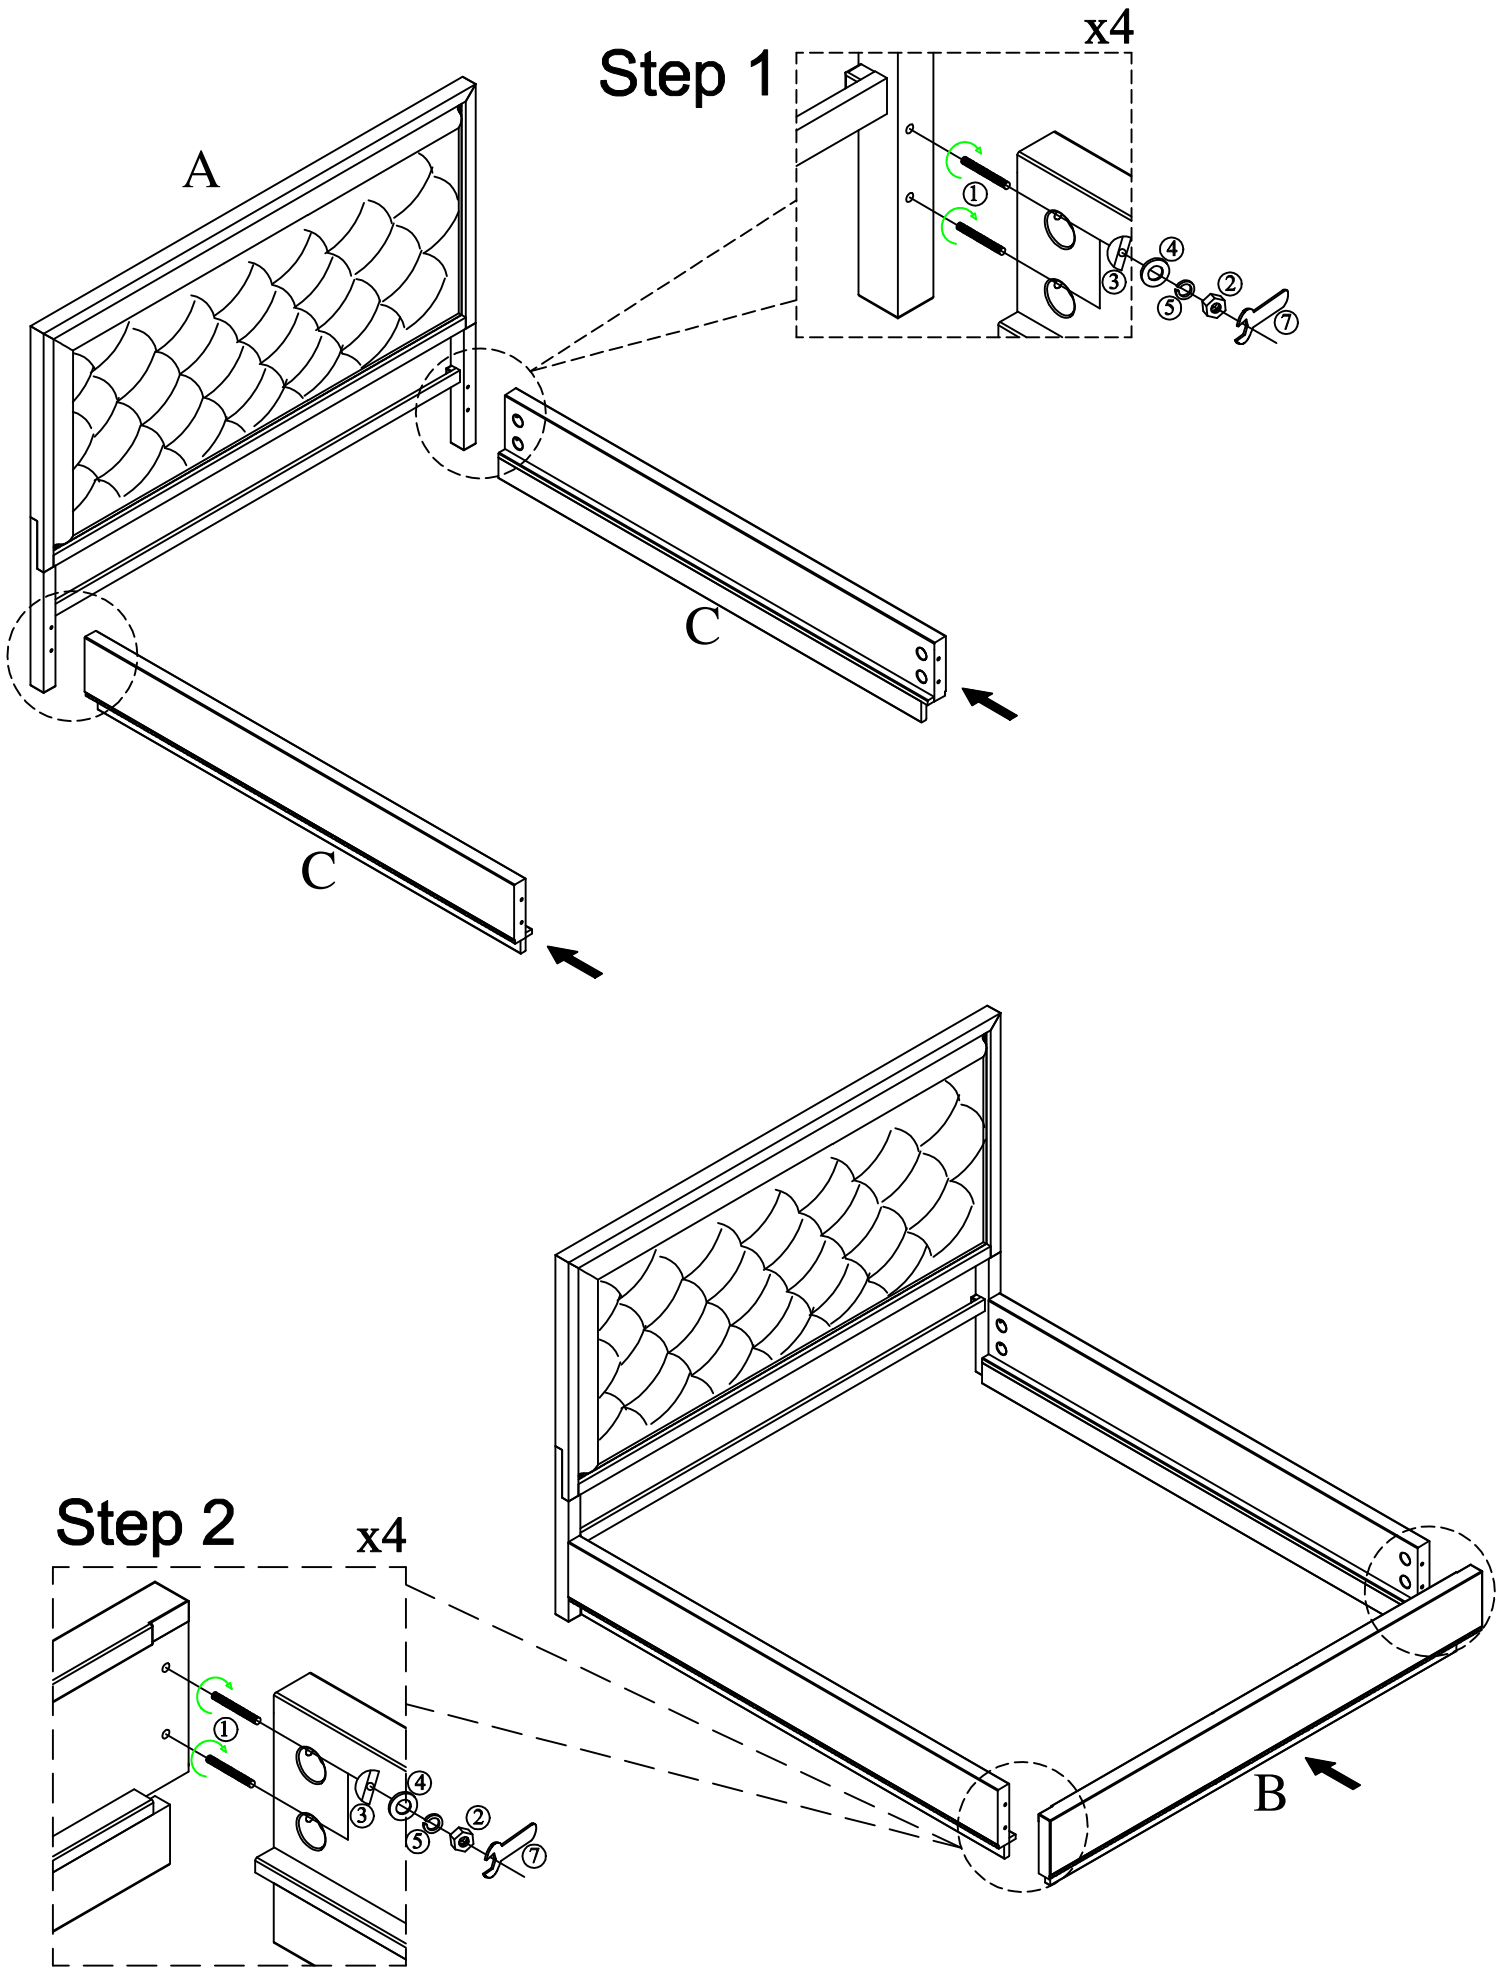

ASSEMBLY INSTRUCTION

ITEM NO: 5424K-1 EK HEADBOARD
5424K-2 EK FOOTBOARD & SLATS
5424-3 QN/EK RAILS

Thank you for purchasing this quality product. Be sure to check all packing material carefully for small parts that may have come loose inside the carton during shipment.

PART LIST			
NO.	Description	Sketch	Q'ty
A	HEADBOARD		1PC
B	FOOTBOARD		1PC
C	SIDE RAIL		2PCS
D	SLAT		4PCS
E	SUPPORT LEG		8PCS

HARDWARE PACK (IN 5424K-2)				
NO.	Description	Sketch	Size	Q'ty
1	THREADED ROD		5/16" - 18 x 5/16"	8 PCS
2	HEX NUT		17/64"ID x 15/32"OD x 15/64"Tk	8 PCS
3	MOON WASHER		9/64"ID x 19/32"OD x 19/64"Tk	8 PCS
4	FLAT WASHER		5/16"ID x 3/4"OD x 0.083"Tk	8 PCS
5	SPRING WASHER		5/16"ID x 29/64"OD x 0.049"Tk	8 PCS
6	Wood Screw		5/16" - 6 x 5/16"	8 PCS
7	Open-head Wrench		5/16"	1 PC

ASSEMBLY INSTRUCTION