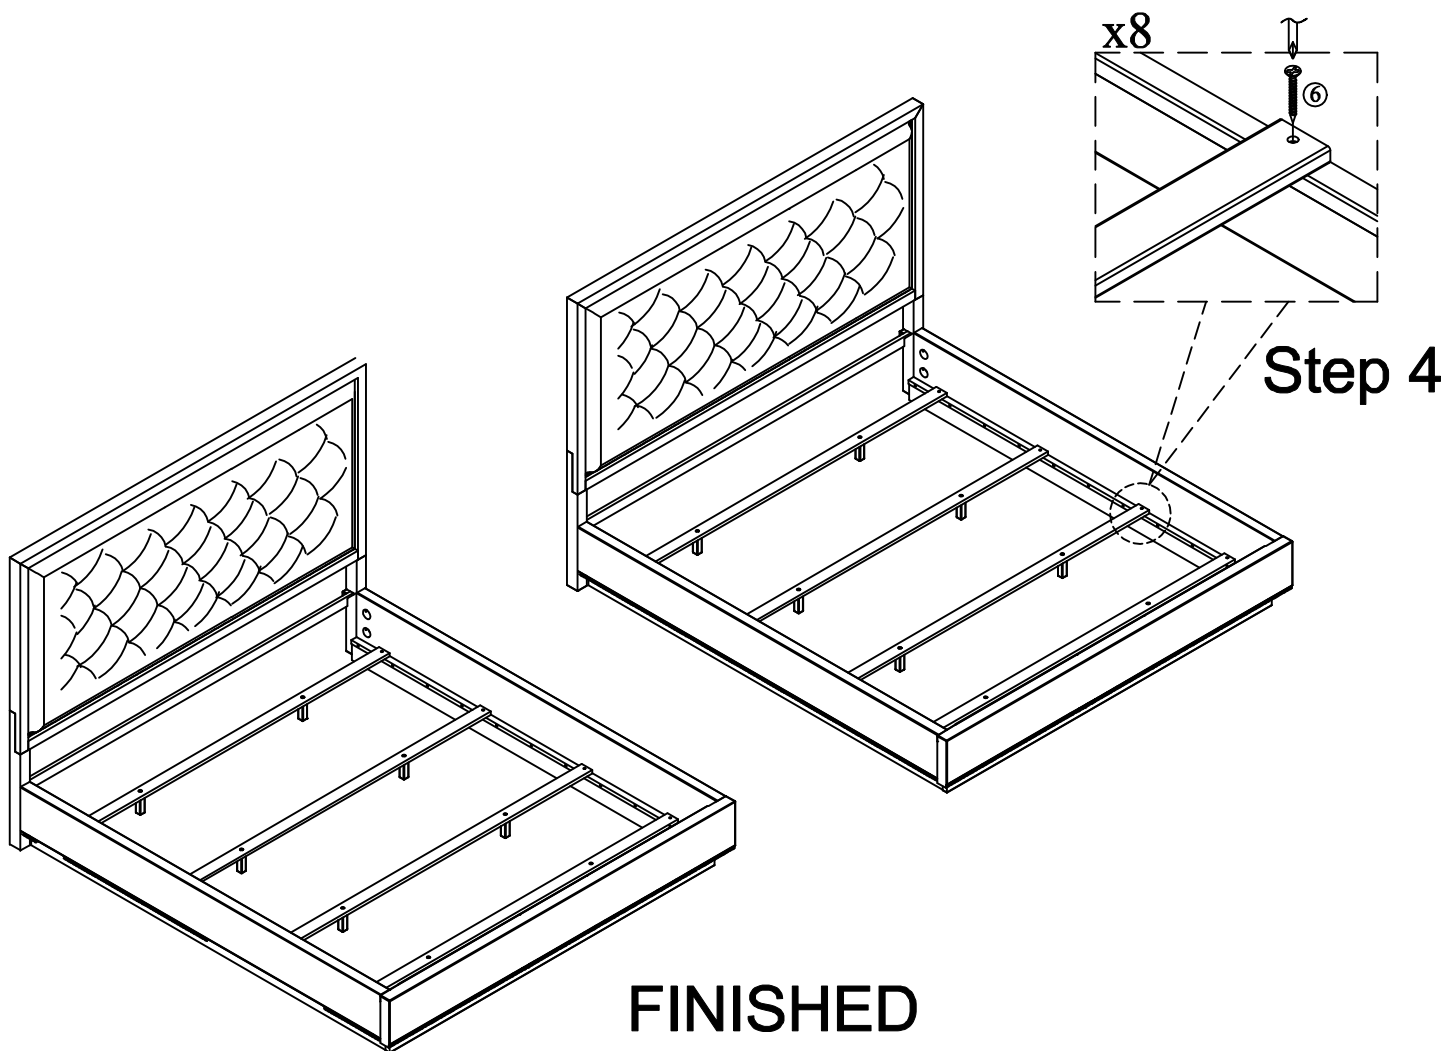

ASSEMBLY INSTRUCTION

It is recommended to install protective pads under all legs and supports to avoid damage or scratches when placing furniture on a wood floor or other hard surface, and to limit indentation and prevent discoloration if placing on carpet.

Il est recommandé de placer des coussins protecteurs sous tous les pieds et toutes les bases des meubles pour éviter d'endommager ou d'égratigner les planchers en bois ou autres surfaces dures, et pour limiter l'empreinte et empêcher la décoloration quand les meubles reposent sur la moquette.