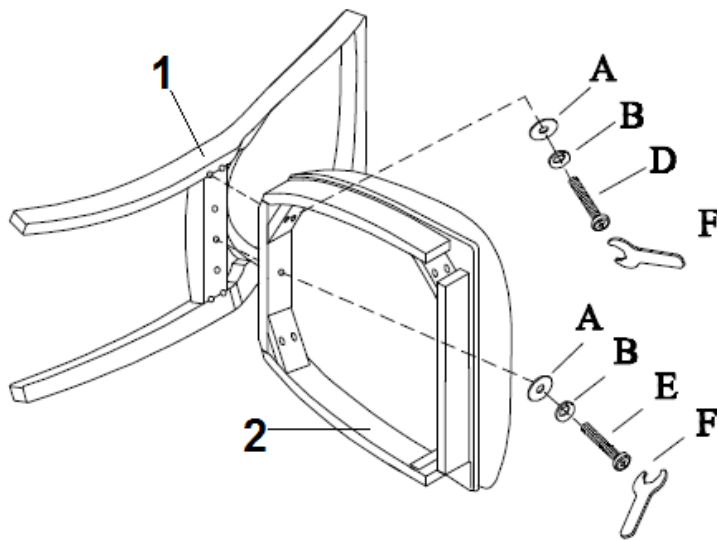

5251S SIDE CHAIR / CHAISE

HAVE A QUESTION? GIVE US A CALL. 1-800-363-0219 VOUS AVEZ UNE QUESTION? APPELEZ-NOUS AU 1-800-363-0219

Thank you for purchasing this product from Mazin Furniture. Please take the time to read and follow the instructions below. Check that you have all parts and hardware before assembly. Parts apparently missing are often found in the packing materials. If you do not have all the parts listed, call us and they will be sent to you immediately. Should parts be damaged during transportation, give us a call and we will replace the damaged part as soon as possible.

Merci d'avoir acheté ce produit de Mazin Furniture. Veuillez lire et suivre les instructions ci-dessous. Vérifiez avant le montage que vous avez toutes les pièces et fixations. Les pièces qui semblent manquer se trouvent souvent dans les matériaux d'emballage. Si vous n'avez pas toutes les pièces de la liste, appelez-nous et nous vous les enverrons immédiatement. Si des pièces soient endommagées pendant le transport, appelez-nous et nous remplacerons aussi tôt que possible la pièce endommagée.

HARDWARE LIST / LIESE DE QUINCAILLERIE				PARTS LIST / LISTE DE PIÈCES				ASSEMBLED / ASSEMBLÉ
A		Flat Washer / Rondelle Plate	9	1		Chairback / Dossier	1	
B		Lock Washer / Rondelle d'Arret	9					
C		Bolt / Boulon	4	2		Seat / Siege	1	
D		Bolt / Boulon	4					
E		Bolt / Boulon	1	3		Legs / Pieds	2	
F		Wrench / Cle'	1					

STEP 1 / ETAPE 1