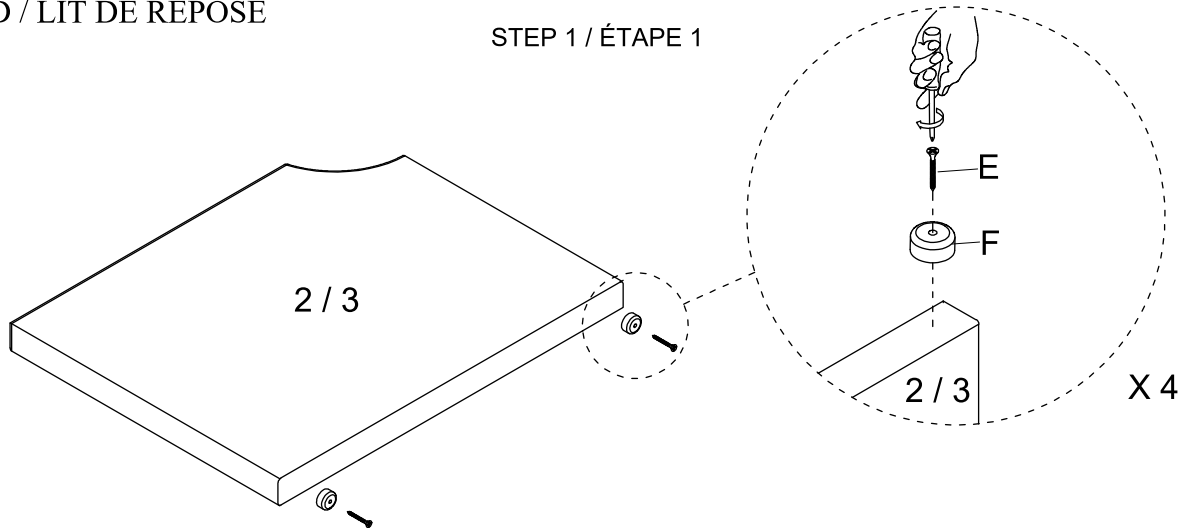

Do not tighten all bolts until completely assembled

Ne pas serrer les boulons jusqu'à ce que le montage soit complètement terminé

DAYBED / LIT DE REPOSE

STEP 1 / ÉTAPE 1