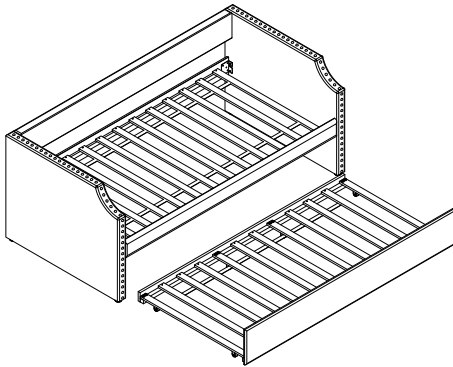

# ASSEMBLY INSTRUCTION INSTRUCTION D' ASSEMBLAGE

ITEM NO : 4988BU / 4988DG / 4988LG Daybed with Trundle / Lit de repos avec lit gigogne

Thank you for purchasing this product. Please take time to read and follow the instructions below. Check that you have all parts and hardware before assembly. Parts apparently missing are often found in the packing materials. If you do not have all the parts listed, have your dealer contact us and they will be sent to you immediately.