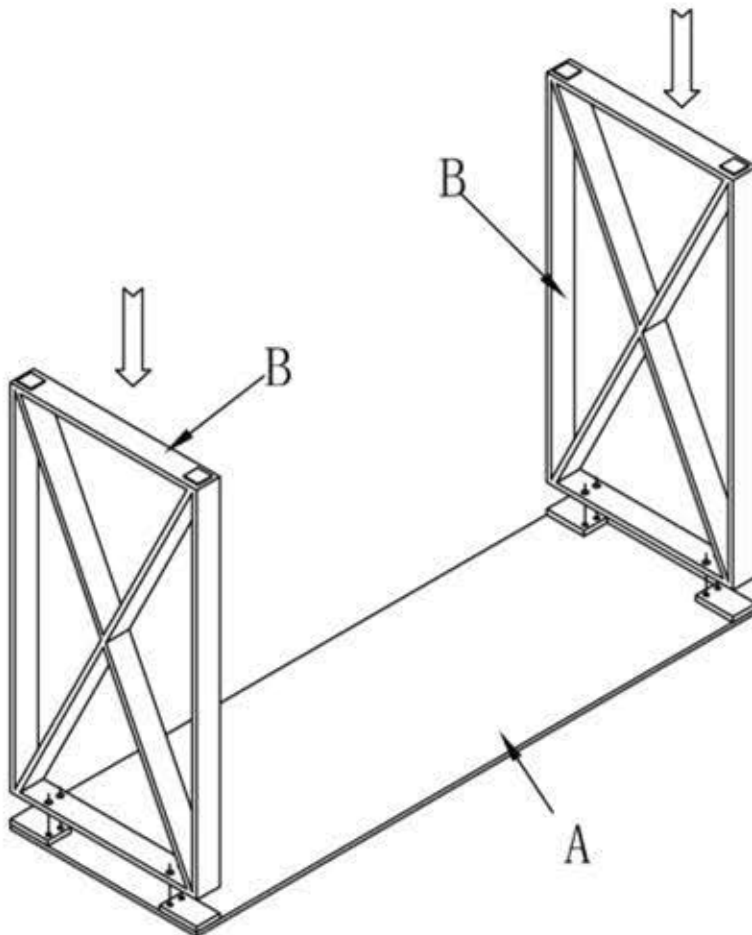

Assembly Instruction

SOFA TABLE

ITEM NO.: 3644-05

NOTE: Do not use power tools for assembly. Power tools increase the risk of over tightening which leads to splitting or cracking the wood.

COMPONENT LIST

NO.	DRAWING	QTY	DESCRIPTION
A		1	Glass Top
B		2	Leg

NO.	DRAWING	QTY	DESCRIPTION
C		8	Allen bolt 8X16MM
D		1	Allen Key
E		8	Washer 10x19mm

STEP#1

STEP#2

For items use on wooden floor, hard surfaces or carpets, it is recommended to Install protective pads under all legs and supports to avoid/prevent from damages/scratches and discoloration.