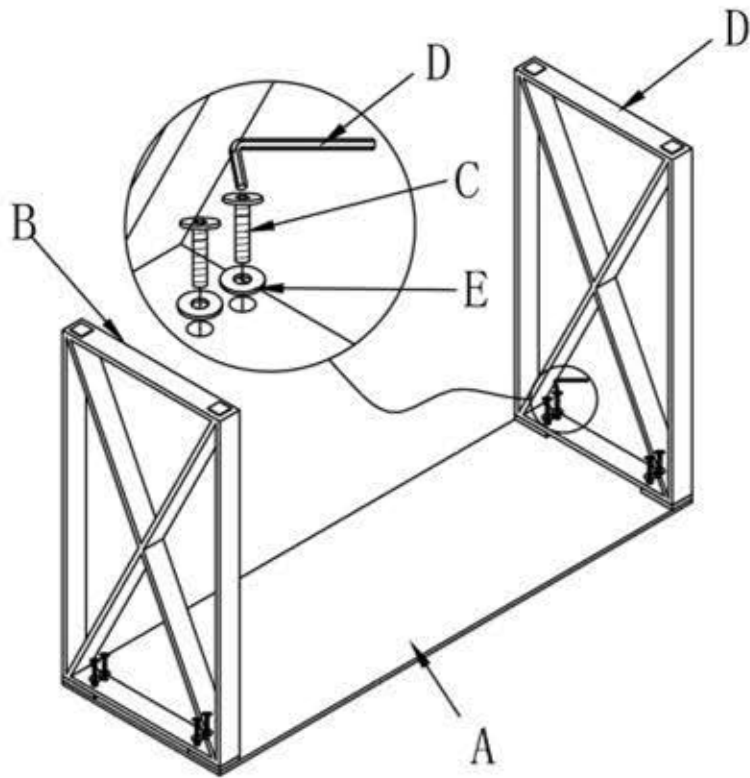

Assembly Instruction

SOFA TABLE

ITEM NO.: 3644-05

NOTE: Do not use power tools for assembly. Power tools increase the risk of over tightening which leads to splitting or cracking the wood.

COMPONENT LIST

NO.	DRAWING	QTY	DESCRIPTION
A		1	Glass Top
B		2	Leg

NO.	DRAWING	QTY	DESCRIPTION
C		8	Allen bolt 8X16MM
D		1	Allen Key
E		8	Washer 10x19mm

STEP#1

STEP#2

For items use on wooden floor, hard surfaces or carpets, it is recommended to Install protective pads under all legs and supports to avoid/prevent from damages/scratches and discoloration.