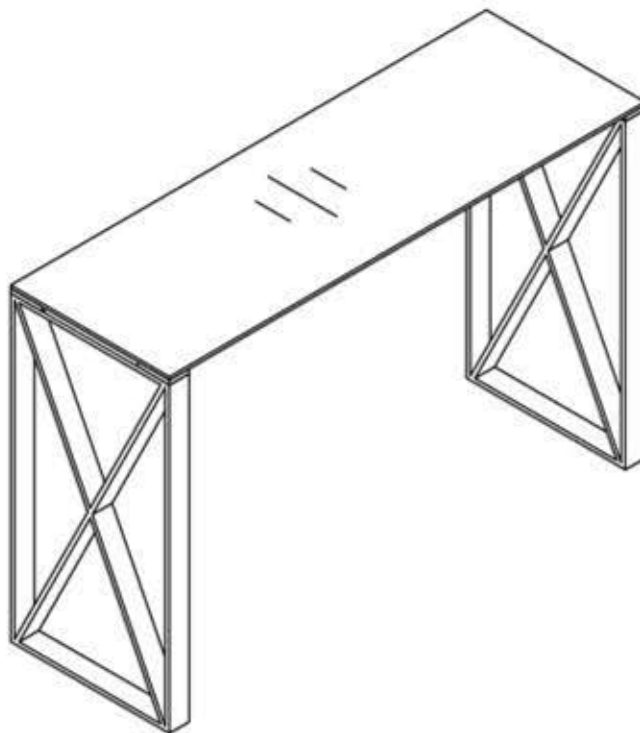

Assembly Instruction

SOFA TABLE

ITEM NO.: 3644-05

NOTE: Do not use power tools for assembly. Power tools increase the risk of over tightening which leads to splitting or cracking the wood.

COMPONENT LIST

NO.	DRAWING	QTY	DESCRIPTION
A		1	Glass Top
B		2	Leg

NO.	DRAWING	QTY	DESCRIPTION
C		8	Allen bolt 8X16MM
D		1	Allen Key
E		8	Washer 10x19mm

STEP#1

STEP#2

For items use on wooden floor, hard surfaces or carpets, it is recommended to Install protective pads under all legs and supports to avoid/prevent from damages/scratches and discoloration.