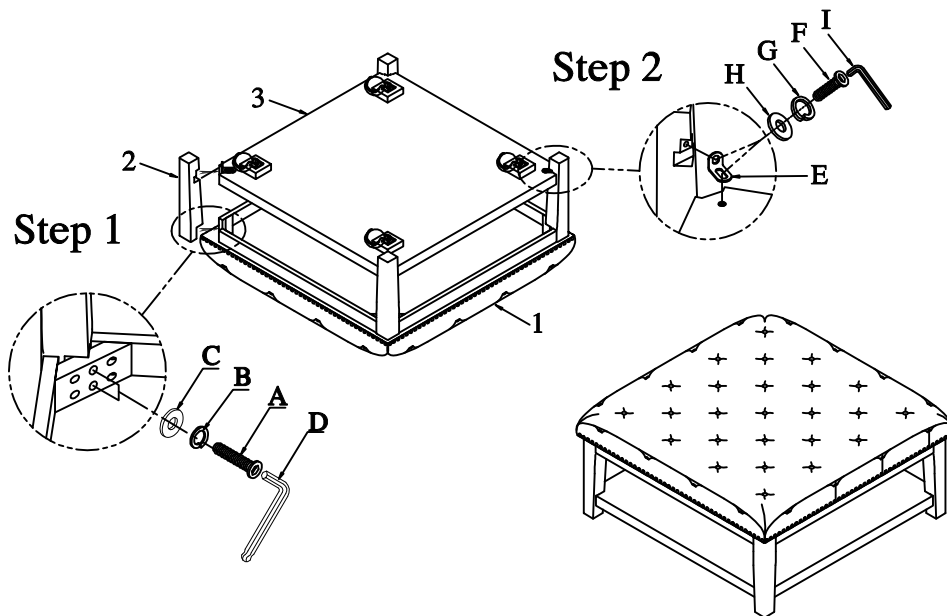

# ITEM: 3630-01 Square Cocktail Ottoman, with shelf & casters

Thank you for purchasing this quality product. Be sure to check all packing material carefully for small parts which may have come loose inside the carton during shipment. Identify and count all parts and compare with the Parts List below.

## HARDWARE LIST

NO	DRAWING	Q'TY	DESCRIPTION
A		8	Φ5/16"*2-1/4" BOLT
B		8	Φ5/16" LOCK WASHER
C		8	Φ5/16"*19*2mm FLAT WASHER
D		1	Φ5/16" ALLEN KEY
E		4	32*20*18
F		8	Φ1/4"*1/2" BOLT
G		8	Φ1/4" LOCK WASHER
H		8	Φ1/4"*16*2mm FLAT WASHER
I		1	Φ1/4" ALLEN KEY

## PARTS LIST

NO	DRAWING	Q' TY	DESCRIPTION
1		1	SEAT FRAME WITH CUSHION
2		4	LEG
3		1	SHELF