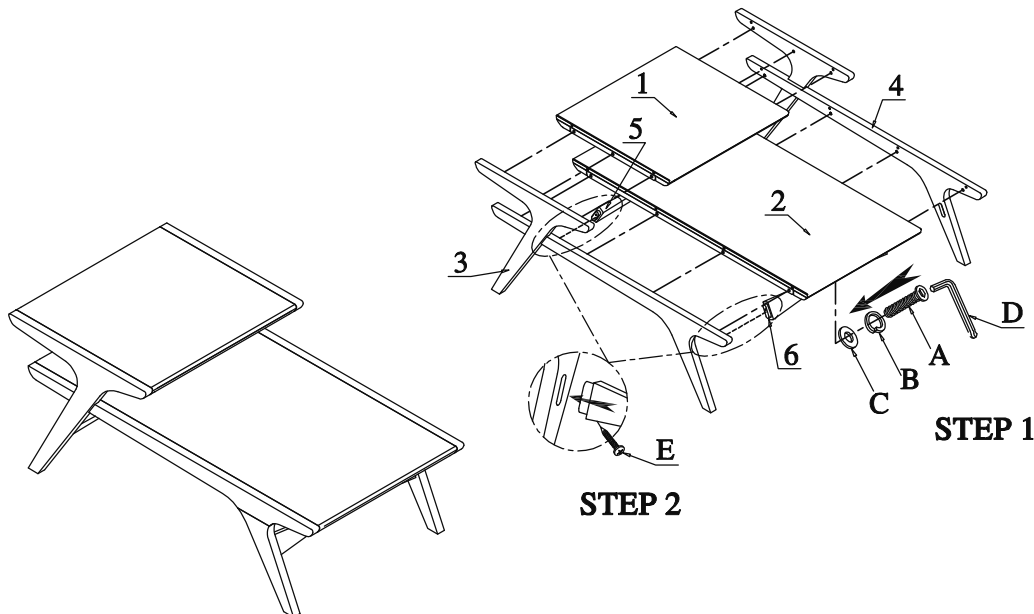

# ITEM: 3602-30 COCKTAIL TABLE

Thank you for purchasing this quality product. Be sure to check all packing material carefully for small parts which may have come loose inside the carton during shipment. Identify and count all parts and compare with the Parts List below.

## PARTS LIST

NO	DRAWING	Q'TY	DESCRIPTION
1		1	TABLE TOP ONE
2		1	TABLE TOP TWO
3		1	LSF LEG
4		1	RSF LEG
5		1	UPPER REAR CROSS BAR
6		1	LOWER REAR CROSS BAR

## HARDWARE LIST

NO	DRAWING	Q'TY	DESCRIPTION
A		14	φ1/4"*20*2"BOLT
B		14	φ1/4" LOCK WASHER
C		14	φ1/4"*19*2mm FLAT WASHER
D		1	φ1/4" ALLEN WRENCH
E		4	#8*1" SCREW

MADE IN VIETNAM