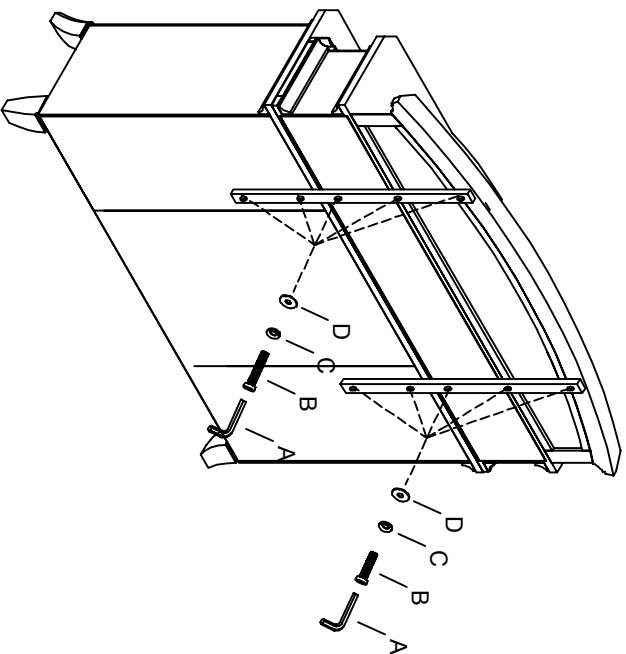

ASSEMBLY INSTRUCTION

2546-40/2546-40M SIDEBOARD TOP WITH MIRROR

PART LIST:

Sideboard Top
1pc

HARDWARE LIST				
A		L-ALLEN KEY	4mm	1 PC
B		Bolt	Ø1/4"x1-1/4"	10 PCS
C		Spring Washer	Ø1/4"	10 PCS
D		Flat Washer	Ø1/4"xØ19mm	10 PCS

STEP 1

COMPLETED