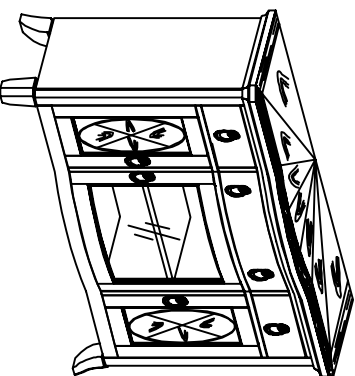

ASSEMBLY INSTRUCTION

2546-40/2546-40M SIDEBOARD TOP WITH MIRROR

PART LIST:

Mirror
1pc

Sideboard Top
1pc

Sideboard
1pc

HARDWARE LIST				
A		L-ALLEN KEY	4mm	1 PC
B		Bolt	Ø1/4"x1-1/4"	10 PCS
C		Spring Washer	Ø1/4"	10 PCS
D		Flat Washer	Ø1/4"xØ19mm	10 PCS