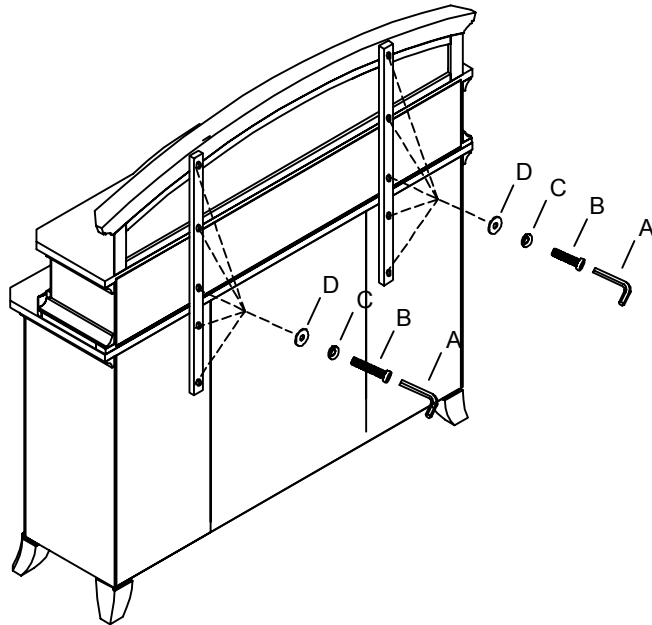

ASSEMBLY INSTRUCTION

2546-40/2546-40M SIDEBOARD TOP WITH MIRROR

PART LIST:

Sideboard Top
1pc

HARDWARE LIST

HARDWARE LIST				
A		L-ALLEN KEY	4mm	1 PC
B		Bolt	Ø1/4"x1-1/4"	10 PCS
C		Spring Washer	Ø1/4"	10 PCS
D		Flat Washer	Ø1/4"xØ19mm	10 PCS

STEP 1

COMPLETED