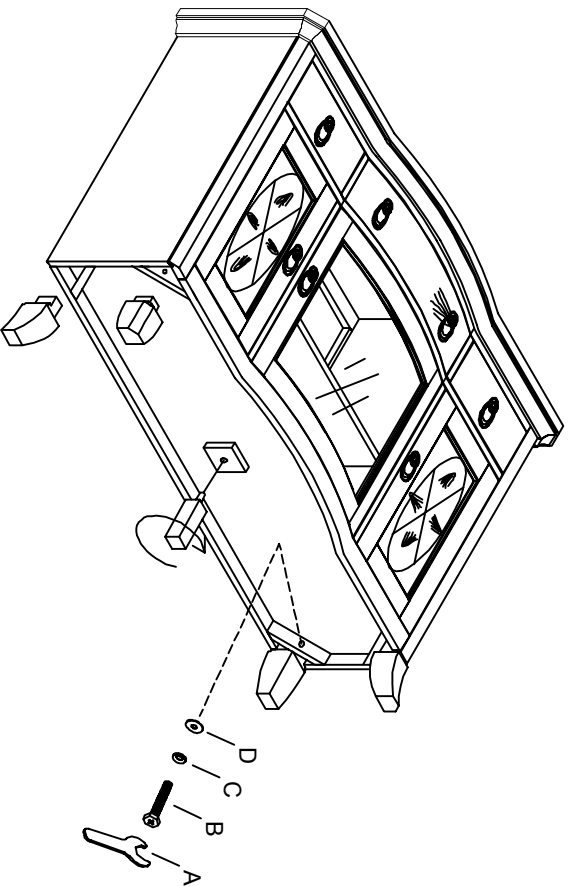

ASSEMBLY INSTRUCTION

2546-40 SIDEBOARD

PART LIST:

Sideboard
1pc

Middle Support Leg
1pc

Bun Feet
4pcs

HARDWARE LIST				
A		L-ALLEN KEY	12mm	1 PC
B		Bolt	Ø5/16"x1-3/4"	4 PCS
C		Spring Washer	Ø5/16"	4 PCS
D		Flat Washer	Ø5/16"xØ23mm	4 PCS

STEP 1

COMPLETED