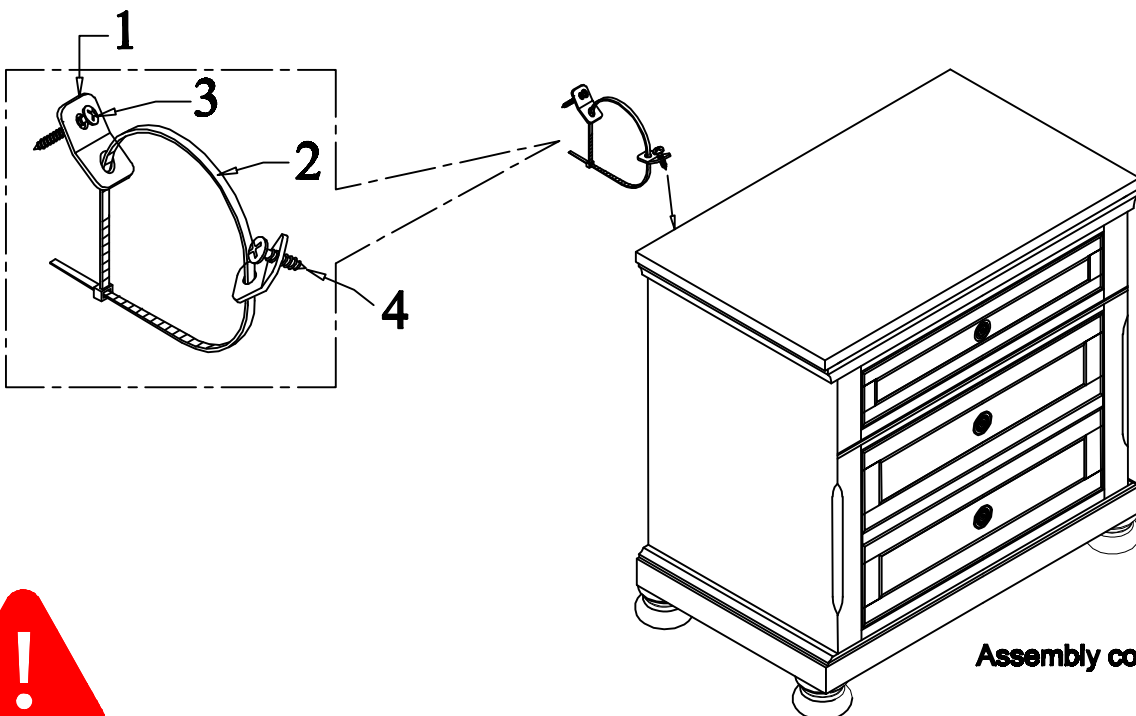

# Assembly Instruction

ITEM: #2159-4 NIGHTSTAND

NO.	Parts list	Q' TY
A	 Cabinet	1PC
B	 Leg	4PCS

NO.	ANTI-TIPPING HARDWARE PACK		Q' TY
1		Bracket	2PCS
2		Tie Wrap	1PC
3		Long Screw	1PC
4		Short Screw	1PC

For items use on wooden floor, hard surfaces or carpets, it is recommended to install protective pads under all legs and supports to avoid/prevent from damages/scratches and discoloration.