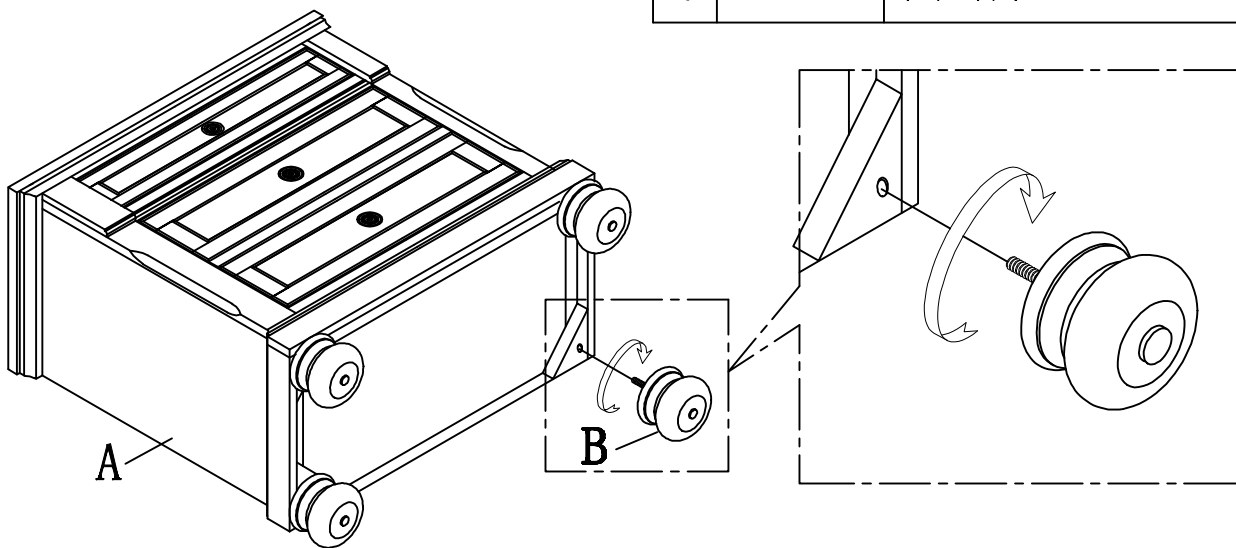

# Assembly Instruction

ITEM: #2159-4 NIGHTSTAND

NO.	Parts list	Q' TY
A	 Cabinet	1PC
B	 Leg	4PCS

NO.	ANTI-TIPPING HARDWARE PACK		Q' TY
1		Bracket	2PCS
2		Tie Wrap	1PC
3		Long Screw	1PC
4		Short Screw	1PC

For items use on wooden floor, hard surfaces or carpets, it is recommended to install protective pads under all legs and supports to avoid/prevent from damages/scratches and discoloration.