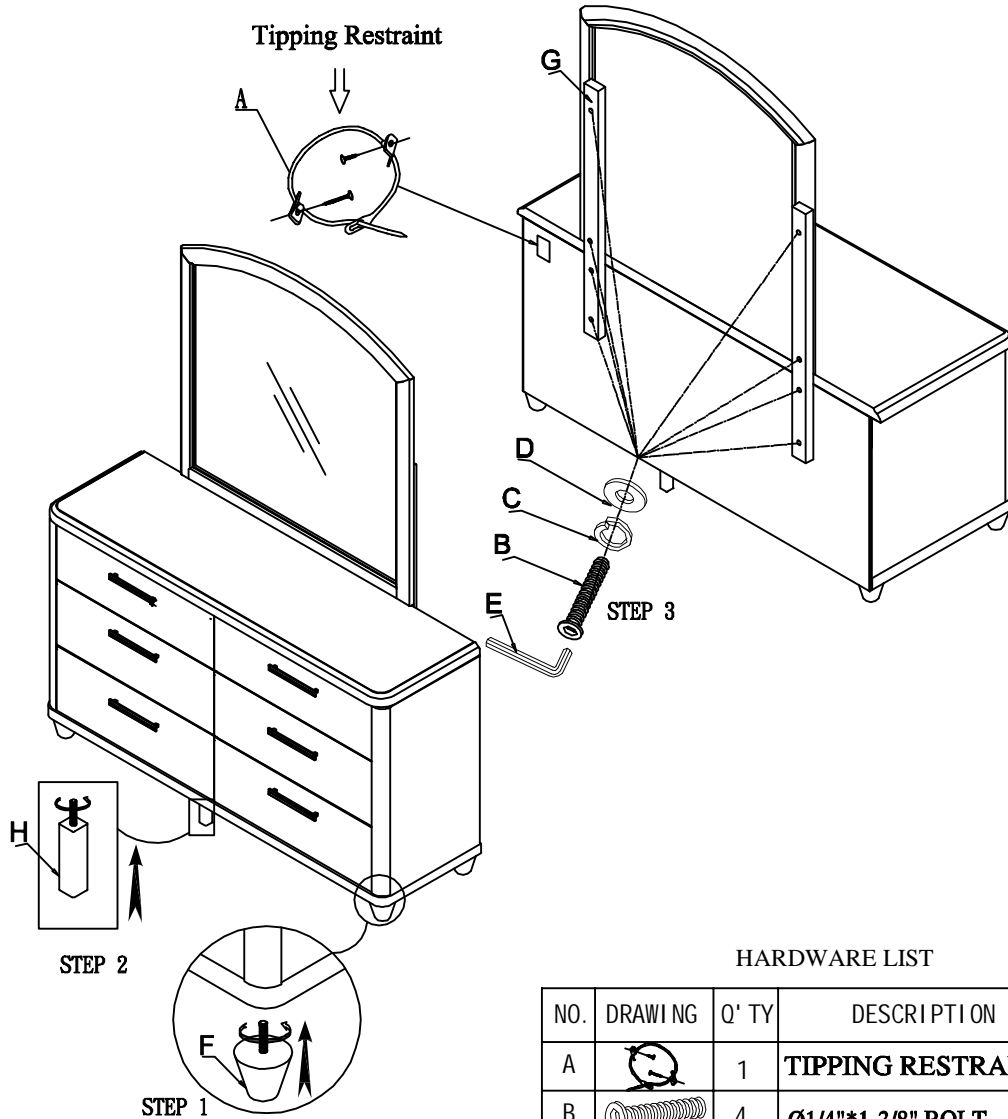

H O M E E L E G A N C E

MODEL: 2111-5, 6 DRESSER&MIRROR

Thank you for purchasing this quality product. Be sure to check all packing material carefully for small parts which may have come loose inside the carton during shipment. Identify and count all parts and compare with the Parts List below.

PARTS LIST

NO.	DRAWING	Q' TY	DESCRIPTION
G		2	MIRROR SUPPORT
H		1	CENTER SUPPORT LEG

HARDWARE LIST

NO.	DRAWING	Q' TY	DESCRIPTION
A		1	TIPPING RESTRAINT
B		4	Ø1/4"*1-3/8" BOLT
C		4	Ø1/4"*19MM LOCK WASHER
D		4	Ø1/4" FLAT WASHER
E		1	Ø1/4" ALLEN WRENCH
F		4	BUN FEET