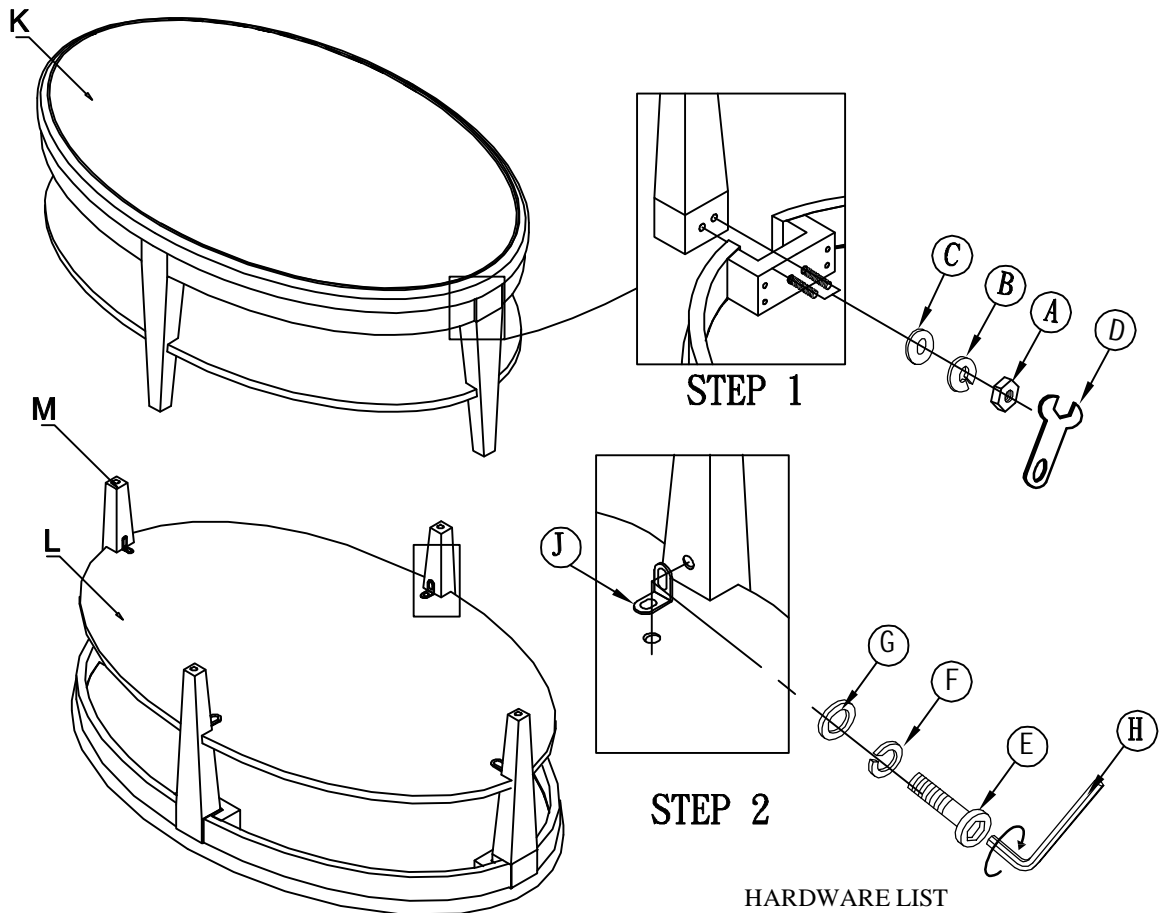

H O M E E L E G A N C E

MODEL:2111-30 COCKTAIL TABLE

Thank you for purchasing this quality product. Be sure to check all packing material carefully for small parts which may have come loose inside the carton during shipment. Identify and count all parts and compare with the Parts List below.

HARDWARE LIST

NO.	DRAWING	Q' TY	DESCRIPTION
A		8	Ø5/16" NUT
B		8	Ø5/16" LOCK WASHER
C		8	Ø5/16" *23mm FLAT WASHER
D		1	Ø5/16" OPEN WRENCH
E		8	Ø1/4" *3/4" BOLT
F		8	Ø1/4" LOCK WASHER
G		8	Ø1/4" *19mm FLAT WASHER
H		1	Ø1/4" ALLEN WRENCH
J		4	L - BRACKET V222503

PARTS LIST

NO.	DRAWING	Q' TY	DESCRIPTION
K	K	1	TABLE TOP
L	L	1	SHELF
M	M	4	TABLE LEG