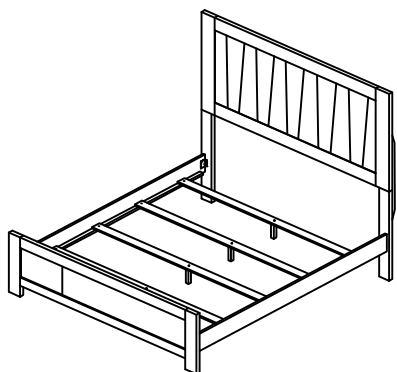

It is recommended to install protective pads under all legs and support to avoid damage or scratches when placing furniture on a wood floor or other hard surface, and to limit indentation and prevent discoloration if placing on carpet.

Il est recommandé de placer des coussins protecteurs sous tous les pieds et toutes les bases des meubles pour éviter d'endommager ou d'égratigner les planchers en bois ou autres surfaces dures, et pour limiter l'empreinte et empêcher la décoloration quand les meubles reposent sur la moquette.

Hardware may loosen over time. Periodically check to make sure all connections are tight. Retighten if necessary.

Le matériel peut se desserrer au fil du temps. Vérifiez périodiquement que toutes les connexions sont serrées. Serrer à nouveau si nécessaire.

Foundation / box spring required, sold separately.

Fondation / sommier tapissier requis, vendu séparément.

PART LIST / LISTE DE PIECE				HARDWARE LIST / LISTE DE QUINCAILLERIE				
No	Sketch	Description	Quantity	No	Description	Size	Sketch	Quantity
A		Headboard / Tête De Lit	1	1	Allen Key / Clè Allen	M4		1
B(L)		LSF Headboard Leg / Pied (Gauche)	1	2	Connection Bolt	M6 x 25mm		8
B(R)		RSF Headboard Leg / Pied (Droite)	1	3	Connection Bolt	M6 x 50mm		8
C		Footboard / Pied De Lit	1	4	Wood Dowel / Goujon en bois	M8 x 30mm		8
D		Side Rail / Longerons	2	5	Screw / Vis	#8 x 28mm		8
E		Slat / Lattes	4	* ABOVE HARDWARE ARE PACKED IN 2059-1 FOR ASSEMBLY				
F		Support Leg / Support pour transverses	4